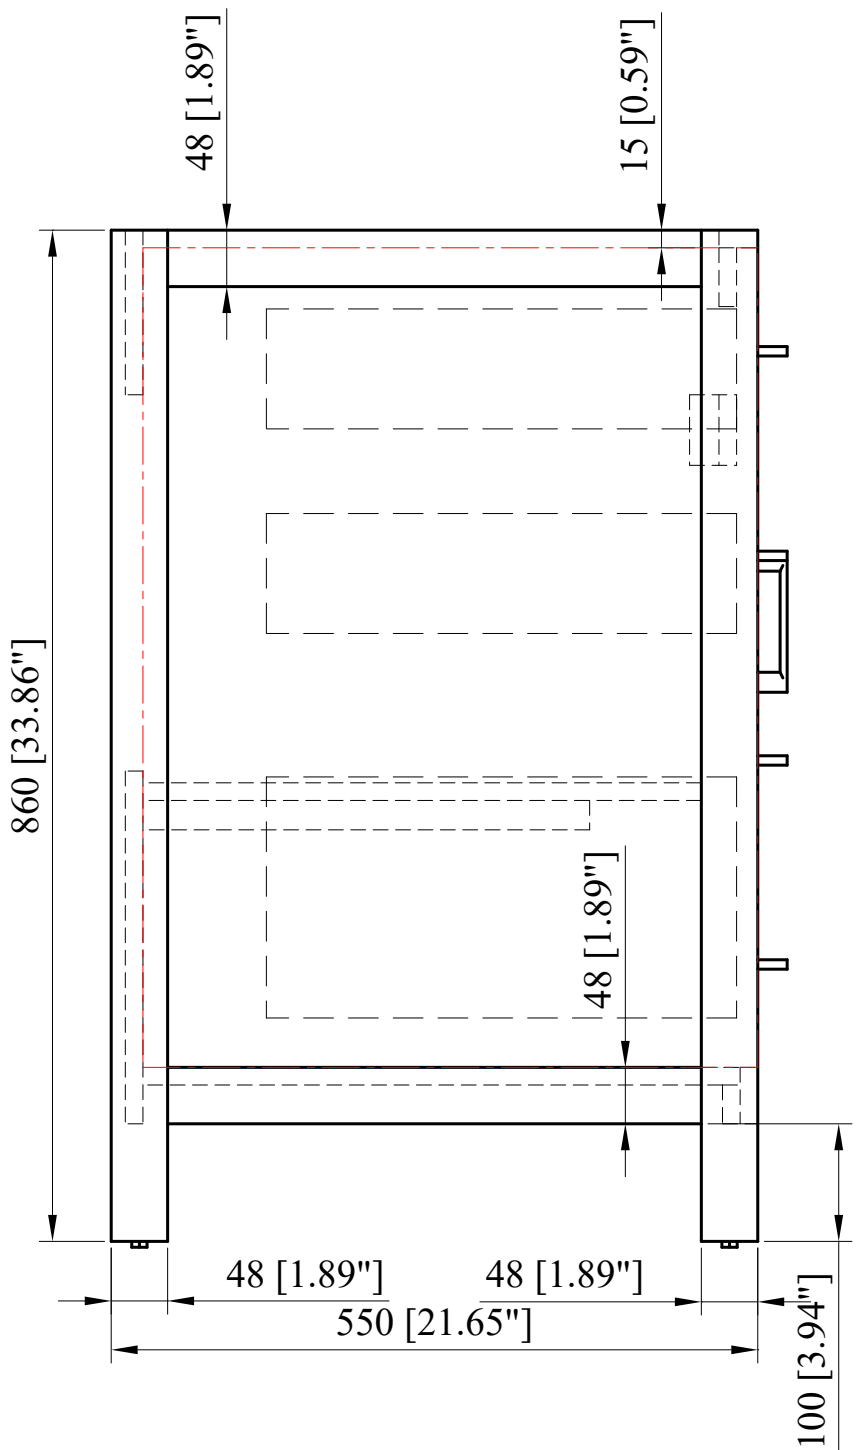

24" Cabinet

CAPE TOWN (开普顿)

30" Cabinet

CAPE TOWN (开普顿)

36" Cabinet

CAPE TOWN (开普顿)

42" Cabinet
CAPE TOWN (开普顿)

48" Cabinet
CAPE TOWN (开普顿)

60" Cabinet
CAPE TOWN (开普顿)

72" Cabinet
 CAPE TOWN (开普顿)