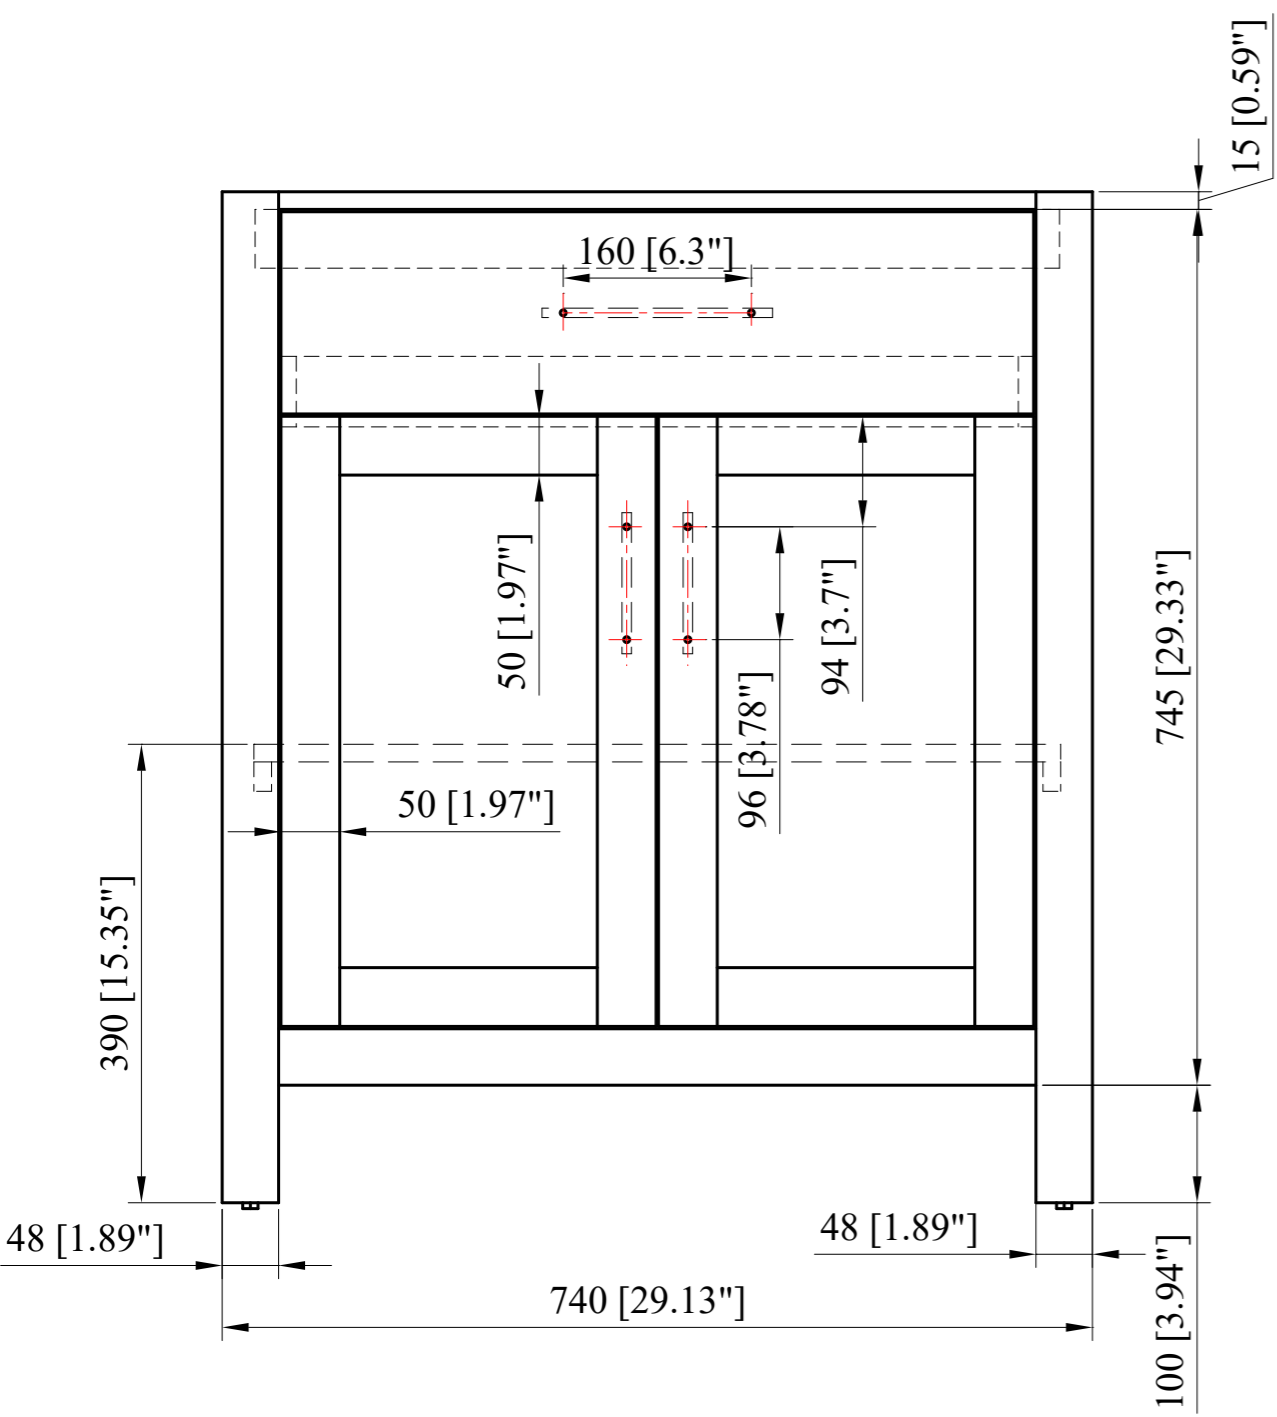

24" Cabinet

CAPE TOWN (开普顿)

30" Cabinet

CAPE TOWN (开普顿)

36" Cabinet

CAPE TOWN (开普顿)

42" Cabinet
CAPE TOWN (开普顿)

48" Cabinet
CAPE TOWN (开普顿)

60" Cabinet
CAPE TOWN (开普顿)

72" Cabinet
 CAPE TOWN (开普顿)