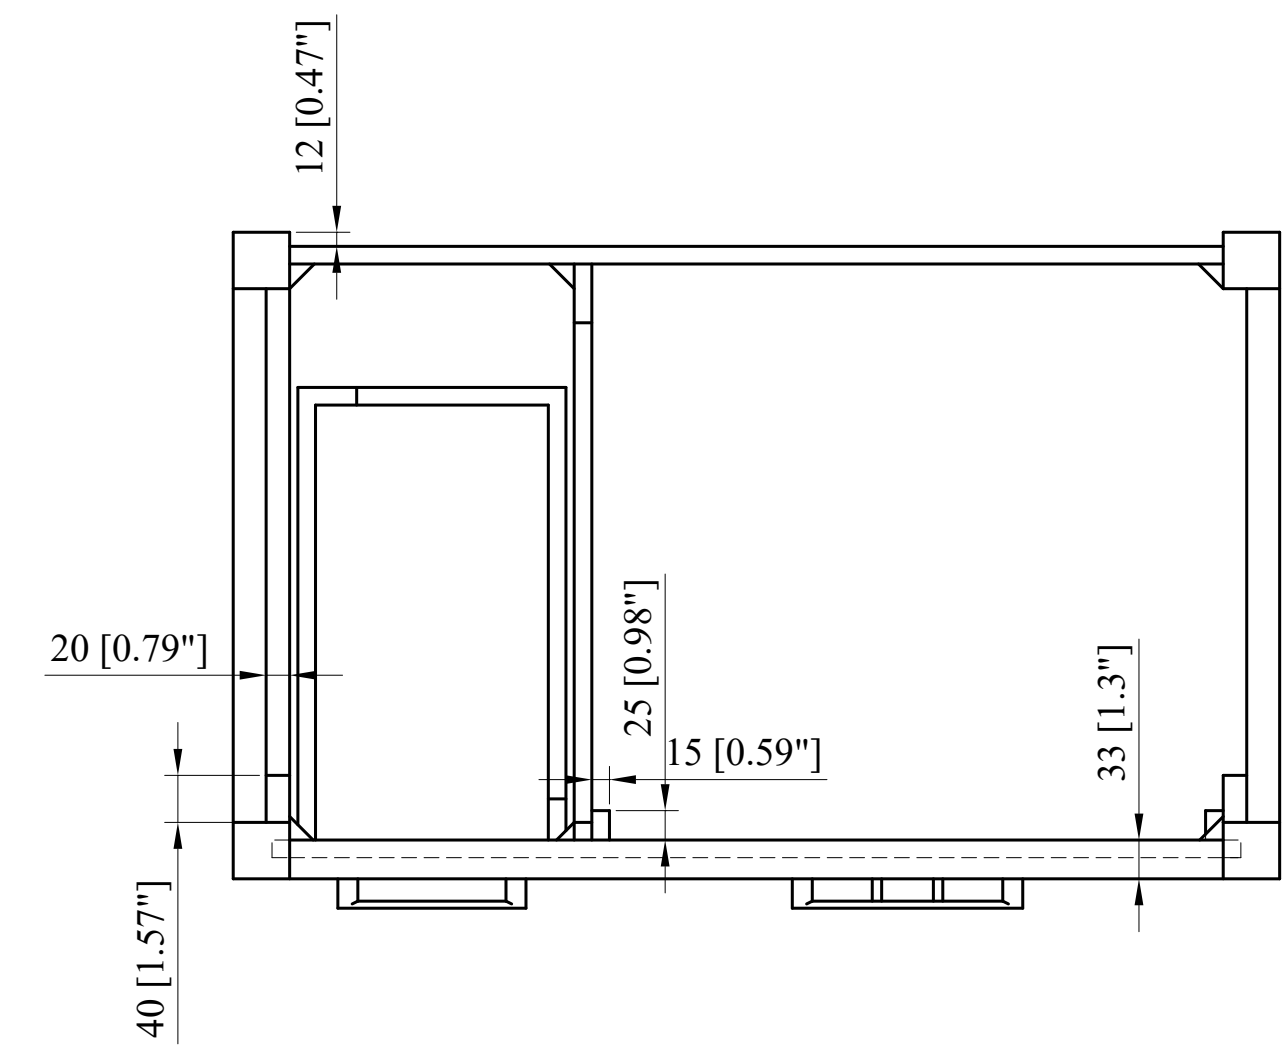

24" Cabinet

CAPE TOWN (开普顿)

30" Cabinet

CAPE TOWN (开普顿)

36" Cabinet

CAPE TOWN (开普顿)

42" Cabinet
CAPE TOWN (开普顿)

48" Cabinet
CAPE TOWN (开普顿)

60" Cabinet
CAPE TOWN (开普顿)

72" Cabinet
 CAPE TOWN (开普顿)