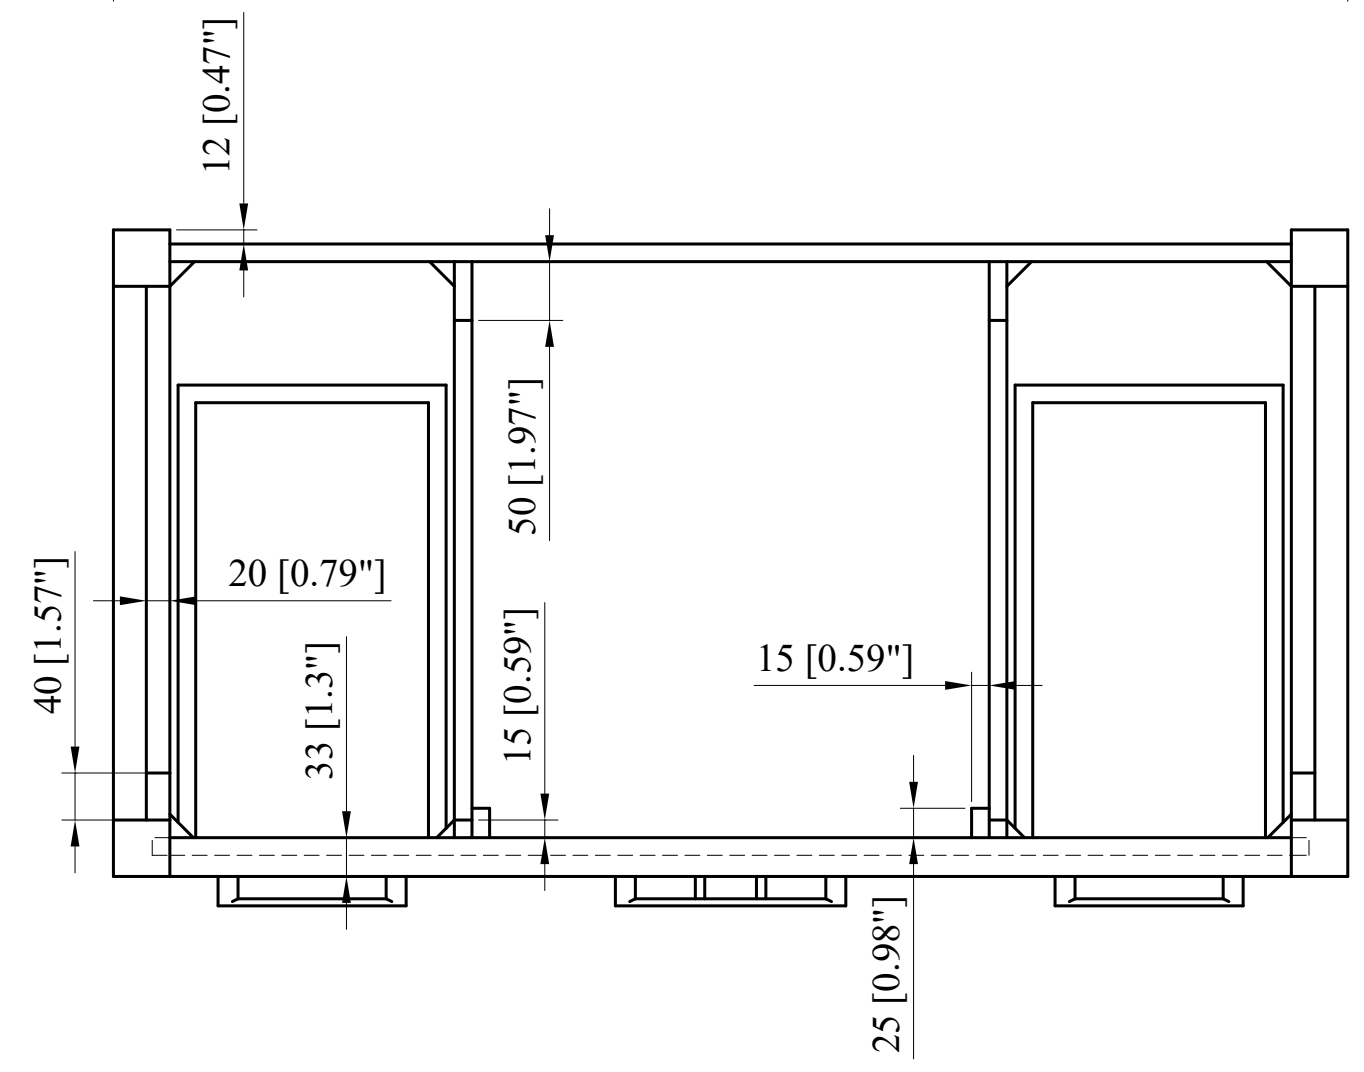

24" Cabinet

CAPE TOWN (开普顿)

30" Cabinet

CAPE TOWN (开普顿)

36" Cabinet

CAPE TOWN (开普顿)

42" Cabinet
CAPE TOWN (开普顿)

48" Cabinet
CAPE TOWN (开普顿)

60" Cabinet
CAPE TOWN (开普顿)

72" Cabinet
 CAPE TOWN (开普顿)