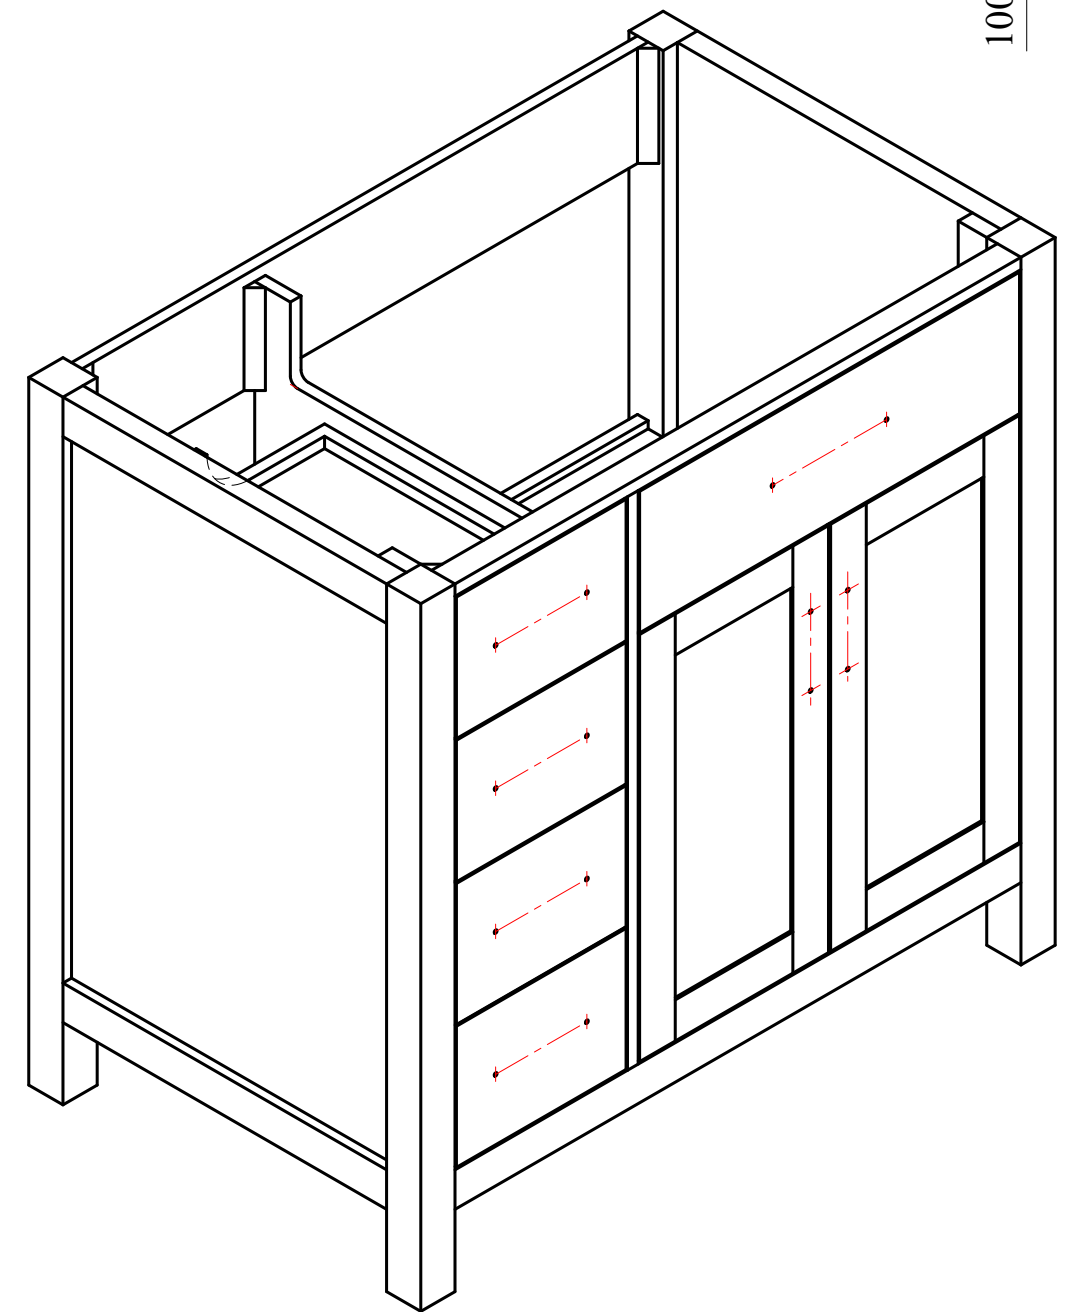

24" Cabinet

CAPE TOWN (开普顿)

30" Cabinet

CAPE TOWN (开普顿)

36" Cabinet

CAPE TOWN (开普顿)

42" Cabinet
CAPE TOWN (开普顿)

48" Cabinet
CAPE TOWN (开普顿)

60" Cabinet
CAPE TOWN (开普顿)

72" Cabinet
 CAPE TOWN (开普顿)