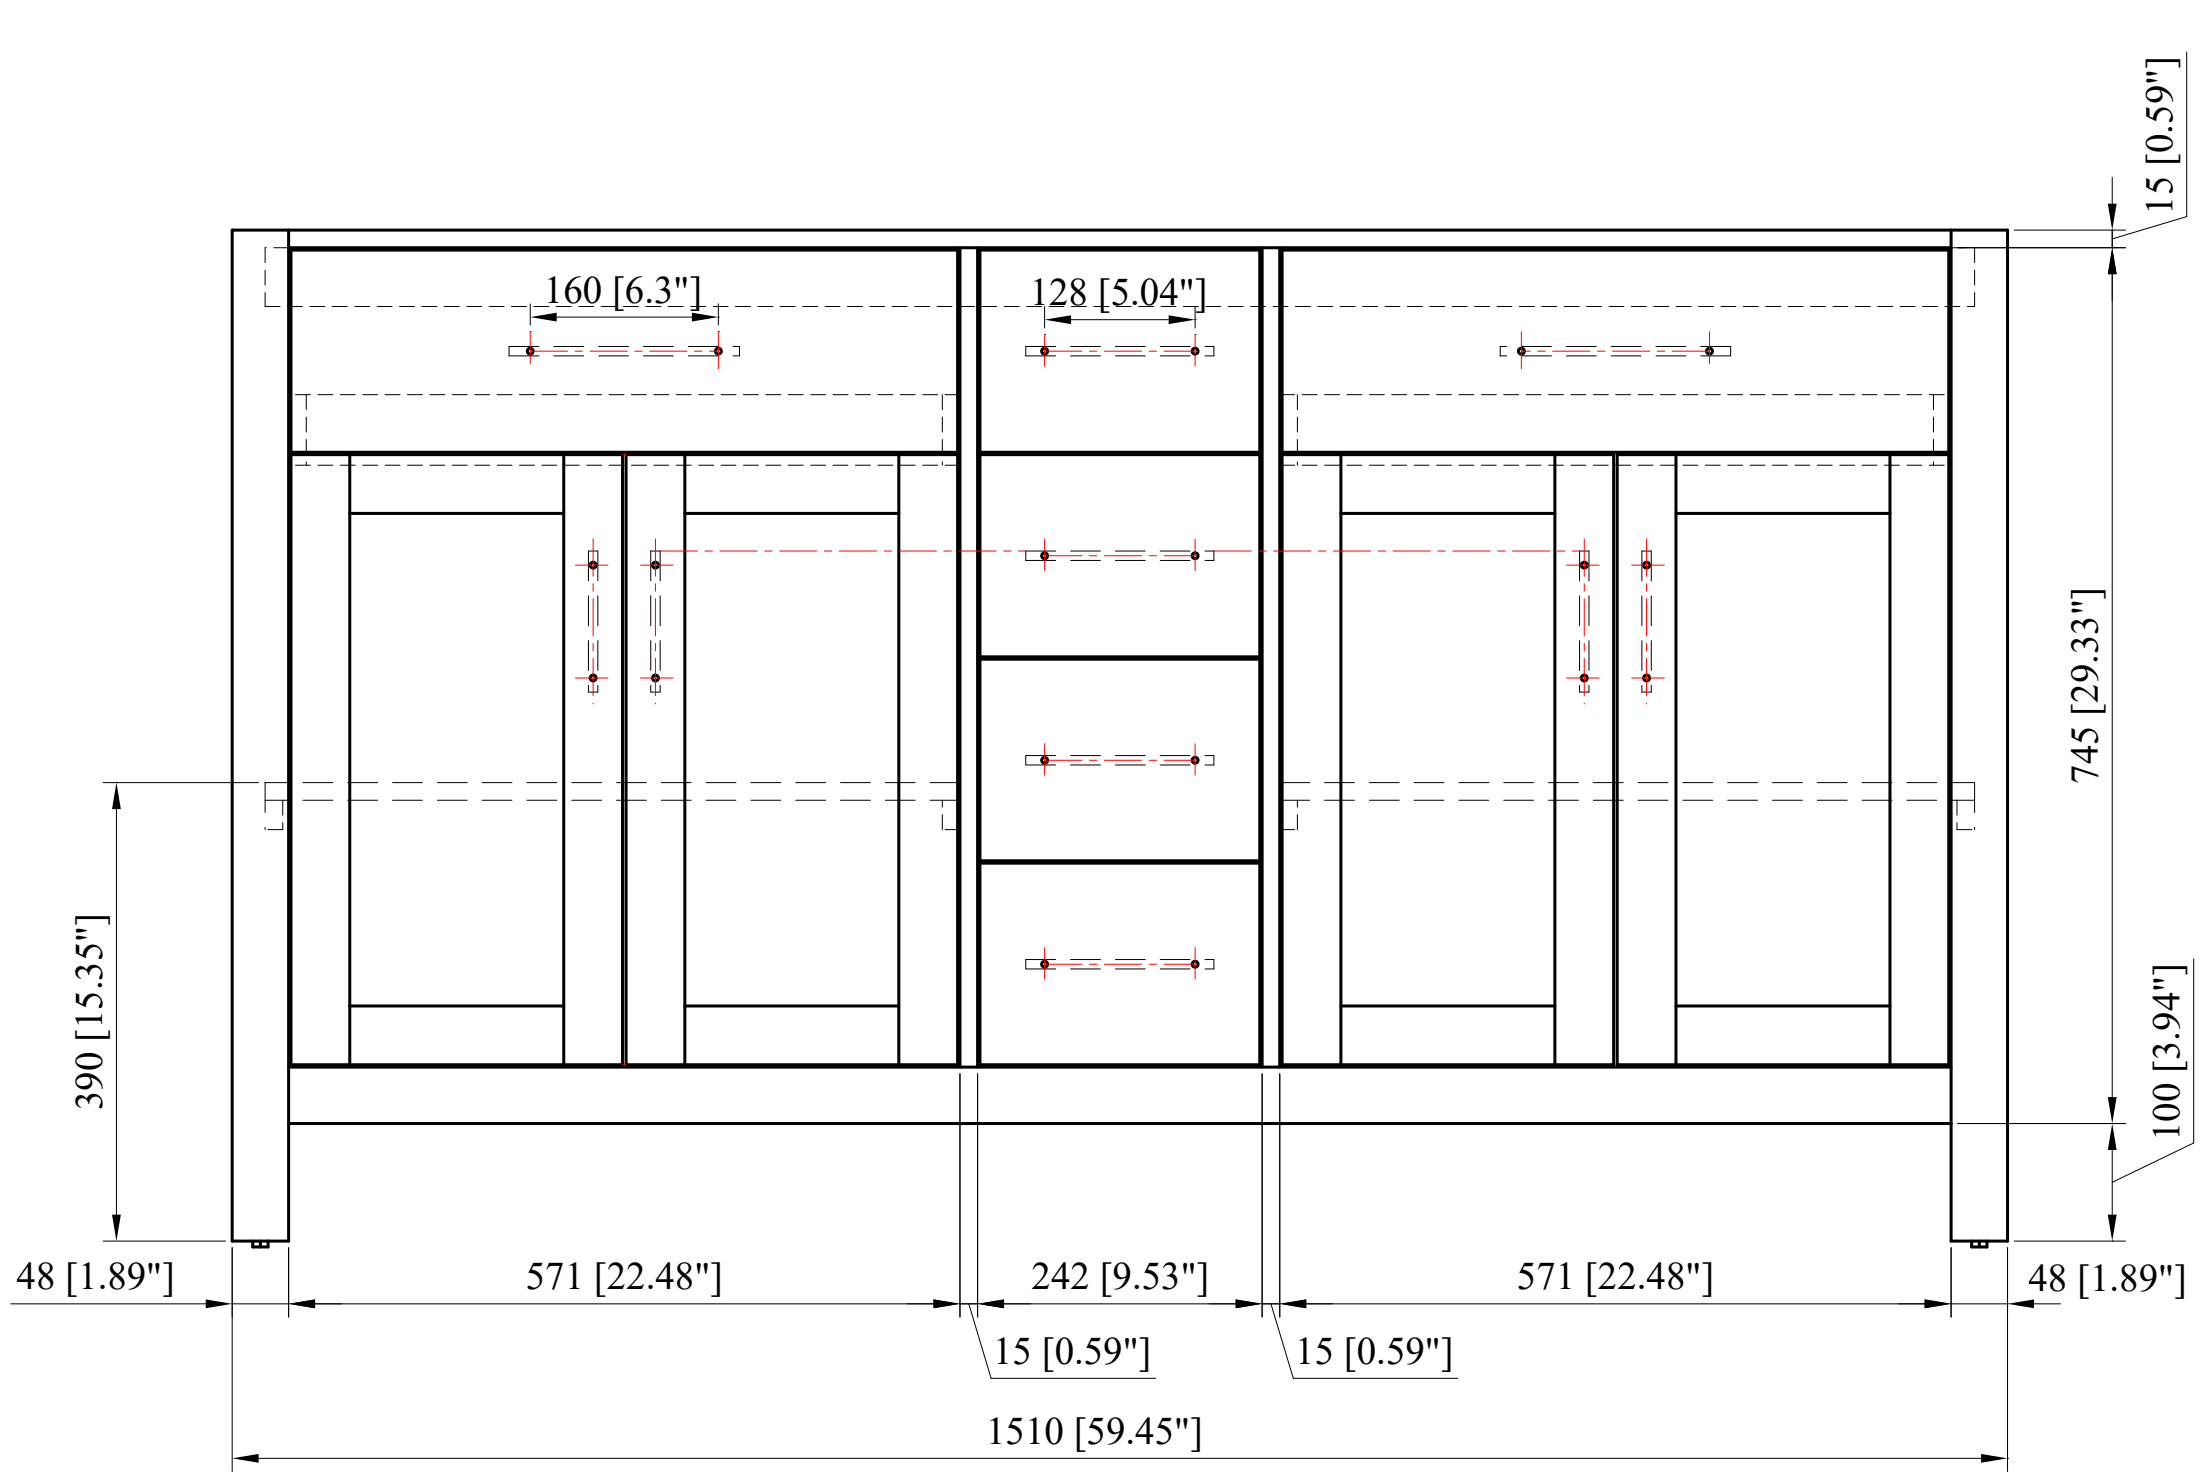

24" Cabinet

CAPE TOWN (开普顿)

30" Cabinet

CAPE TOWN (开普顿)

36" Cabinet

CAPE TOWN (开普顿)

42" Cabinet
CAPE TOWN (开普顿)

48" Cabinet
CAPE TOWN (开普顿)

60" Cabinet
CAPE TOWN (开普顿)

72" Cabinet
 CAPE TOWN (开普顿)