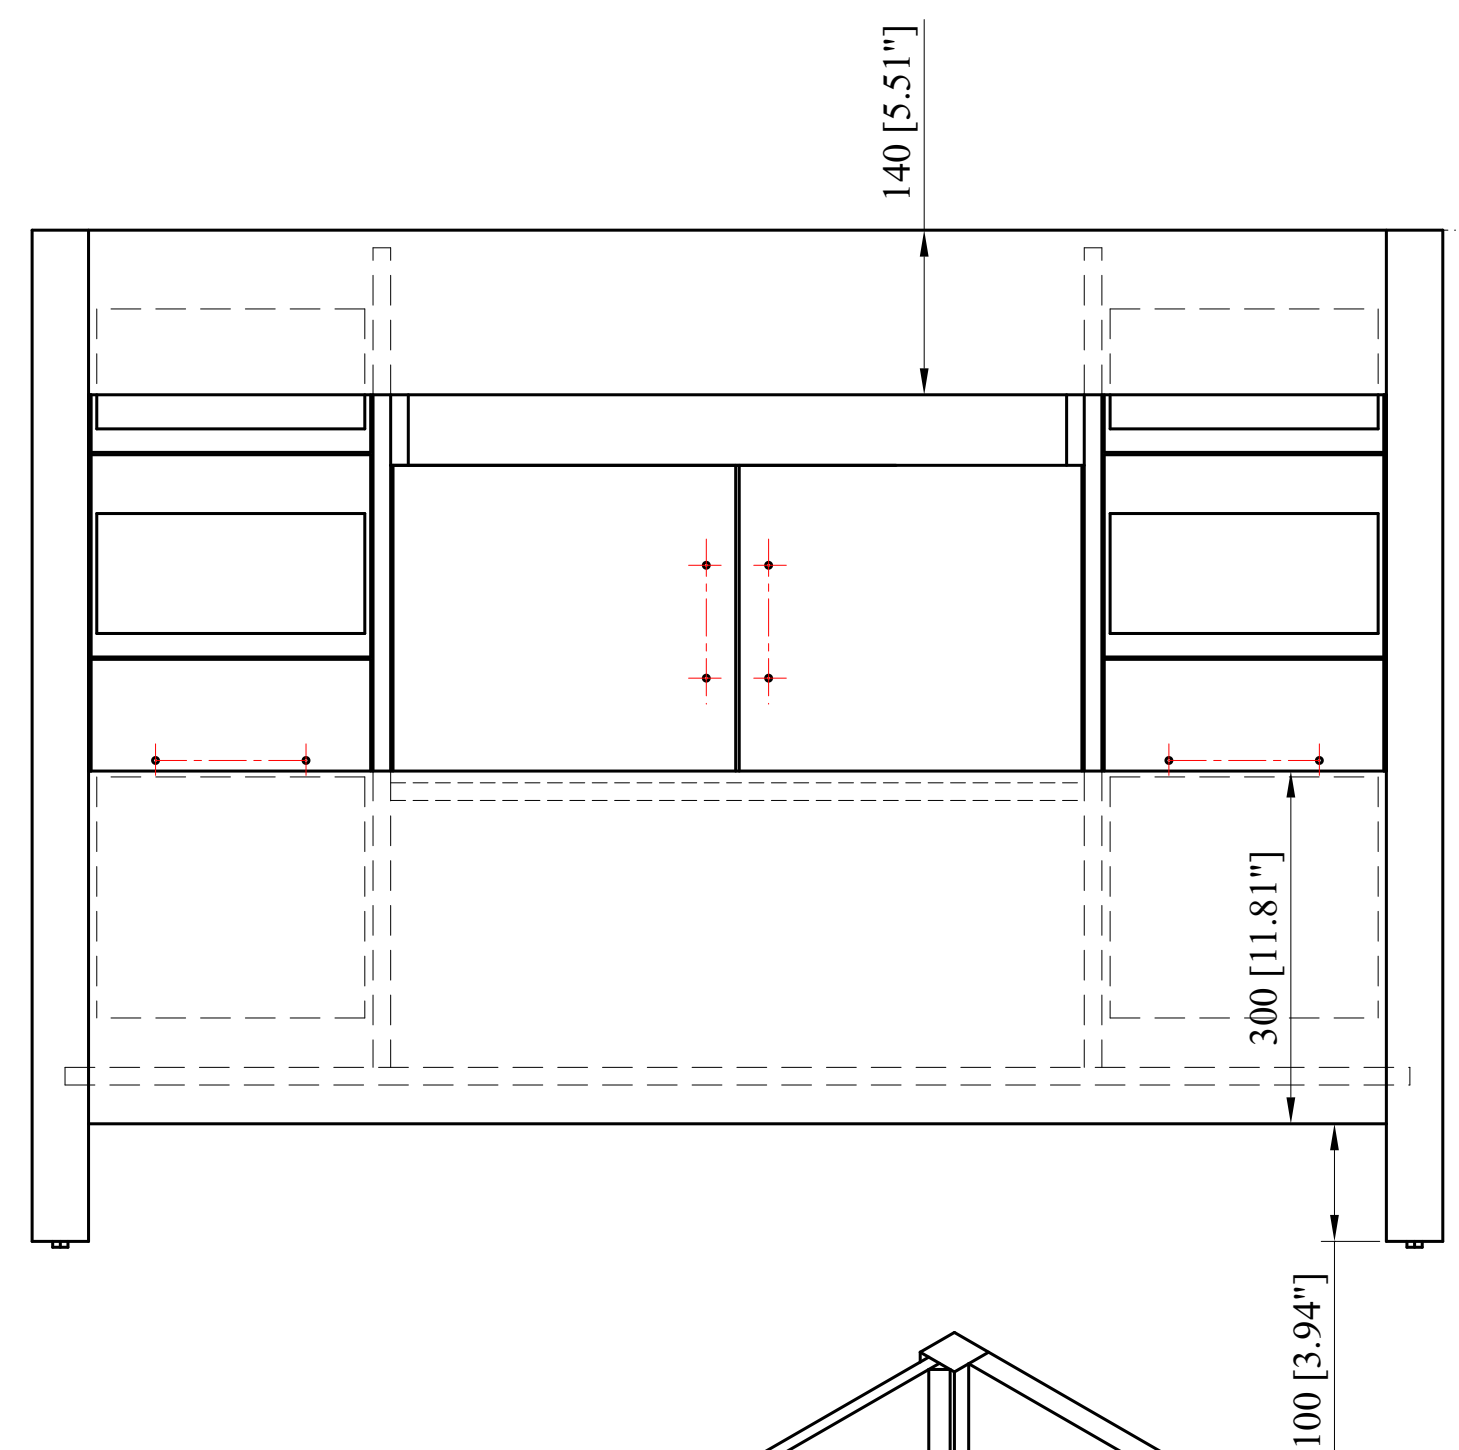

24" Cabinet

CAPE TOWN (开普顿)

30" Cabinet

CAPE TOWN (开普顿)

36" Cabinet

CAPE TOWN (开普顿)

42" Cabinet
CAPE TOWN (开普顿)

48" Cabinet
CAPE TOWN (开普顿)

60" Cabinet
CAPE TOWN (开普顿)

72" Cabinet
 CAPE TOWN (开普顿)