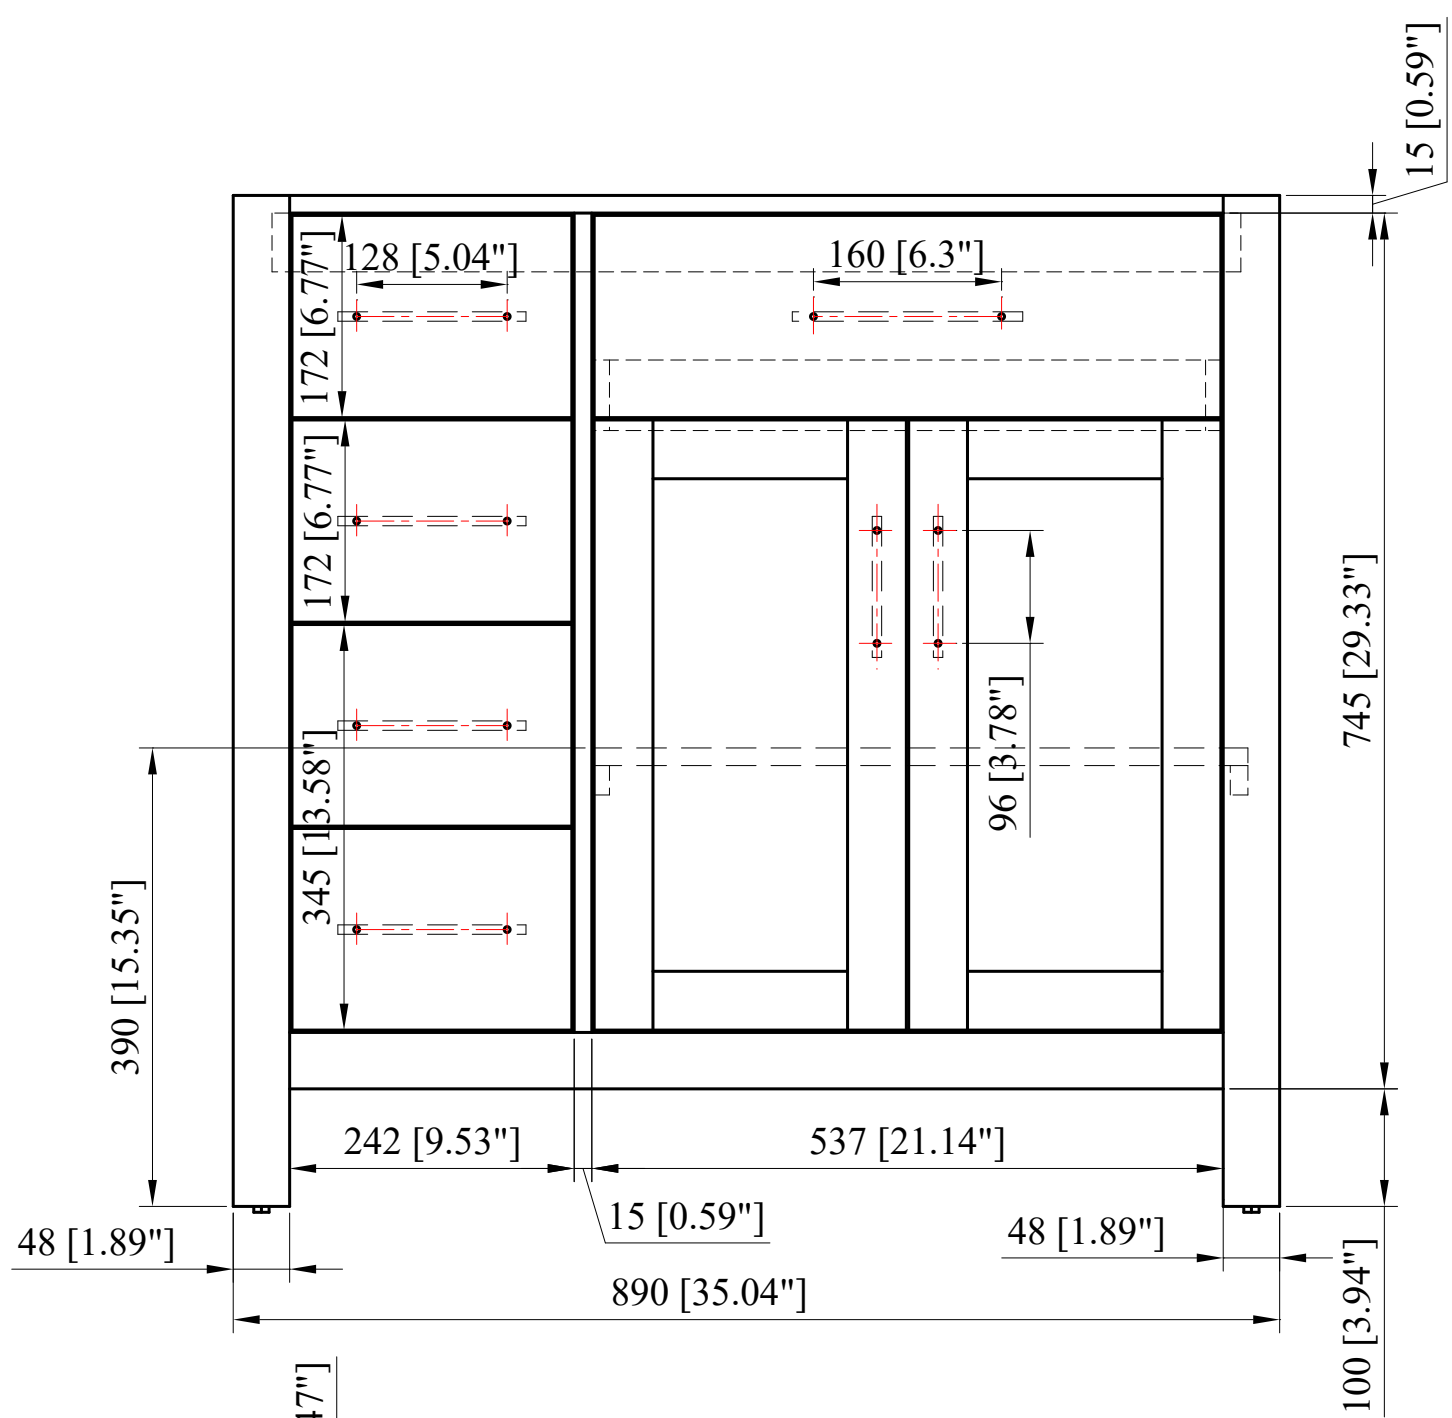

24" Cabinet

CAPE TOWN (开普顿)

30" Cabinet

CAPE TOWN (开普顿)

36" Cabinet

CAPE TOWN (开普顿)

42" Cabinet
CAPE TOWN (开普顿)

48" Cabinet
CAPE TOWN (开普顿)

60" Cabinet
CAPE TOWN (开普顿)

72" Cabinet
 CAPE TOWN (开普顿)