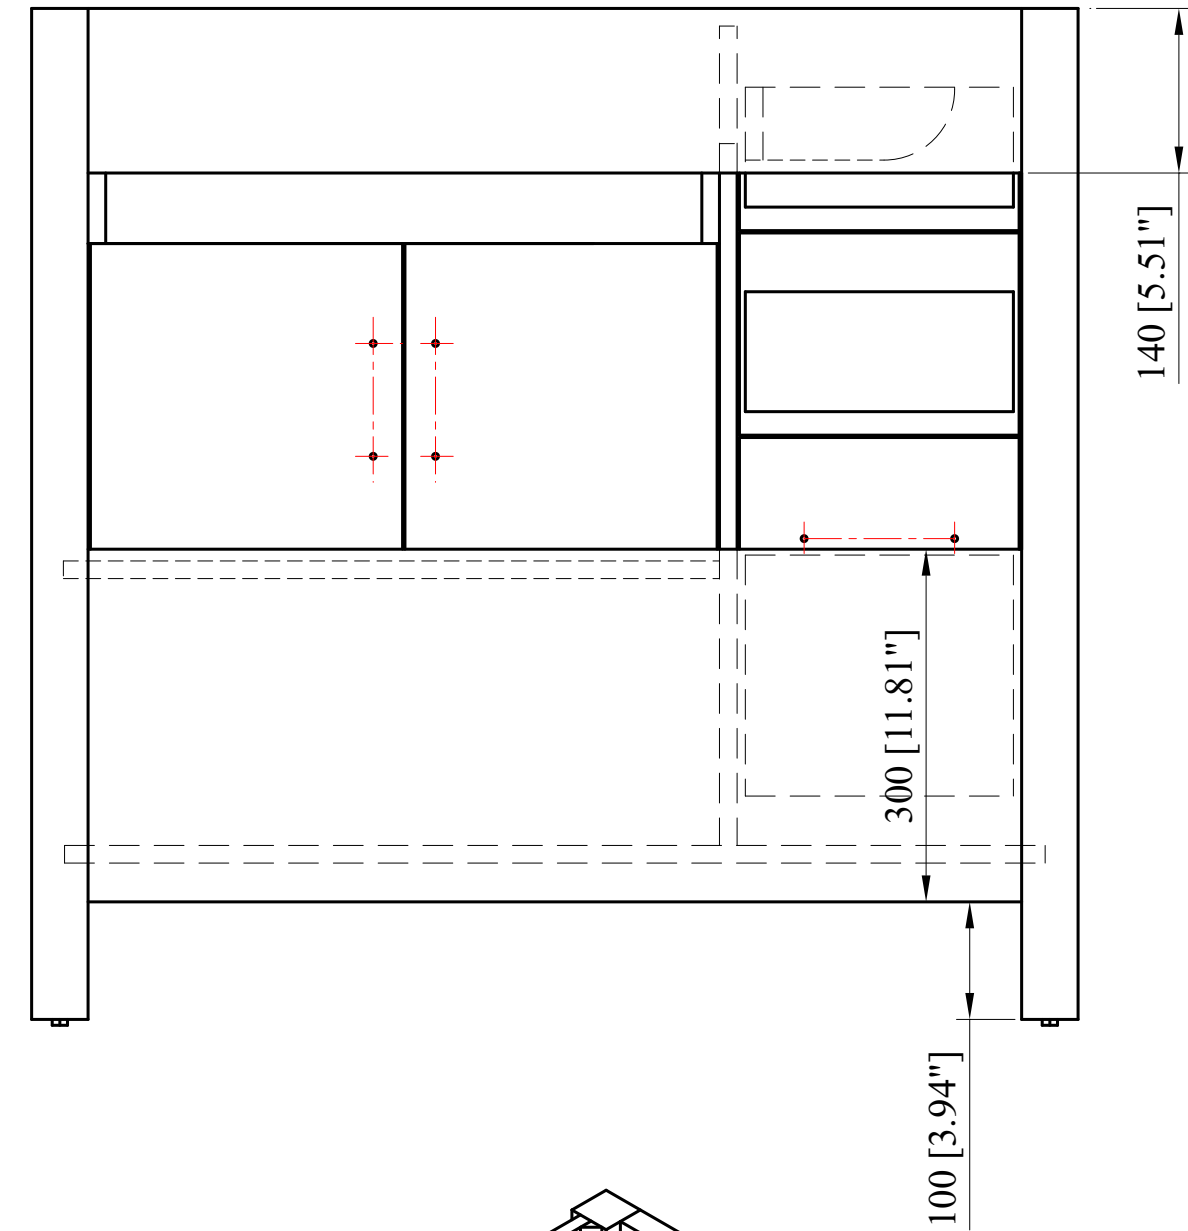

24" Cabinet

CAPE TOWN (开普顿)

30" Cabinet

CAPE TOWN (开普顿)

36" Cabinet

CAPE TOWN (开普顿)

42" Cabinet
CAPE TOWN (开普顿)

48" Cabinet
CAPE TOWN (开普顿)

60" Cabinet
CAPE TOWN (开普顿)

72" Cabinet
 CAPE TOWN (开普顿)