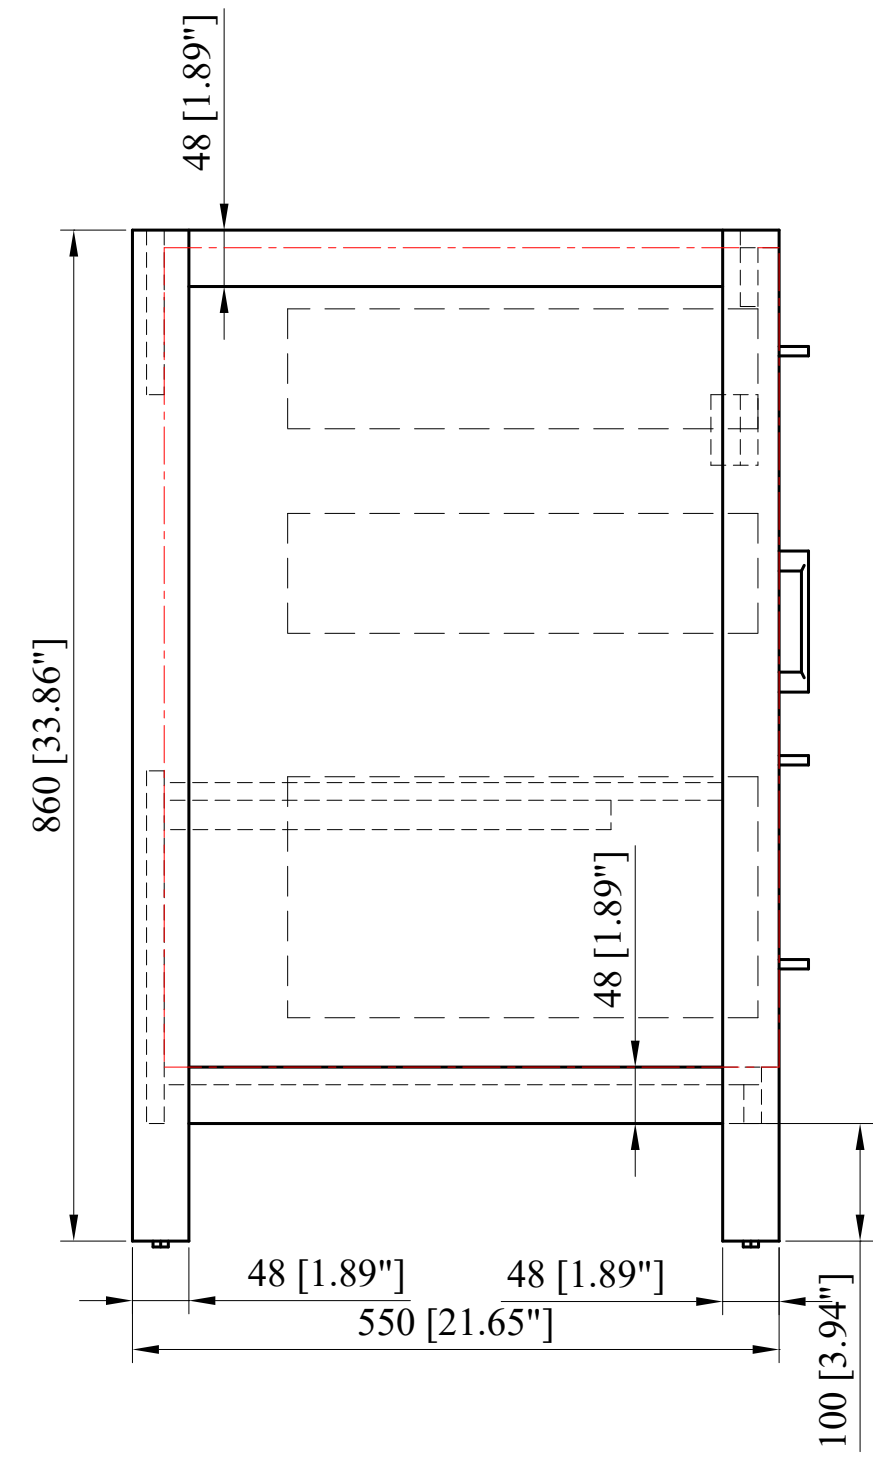

24" Cabinet

CAPE TOWN (开普顿)

30" Cabinet

CAPE TOWN (开普顿)

36" Cabinet

CAPE TOWN (开普顿)

42" Cabinet
CAPE TOWN (开普顿)

48" Cabinet
CAPE TOWN (开普顿)

60" Cabinet
CAPE TOWN (开普顿)

72" Cabinet
 CAPE TOWN (开普顿)