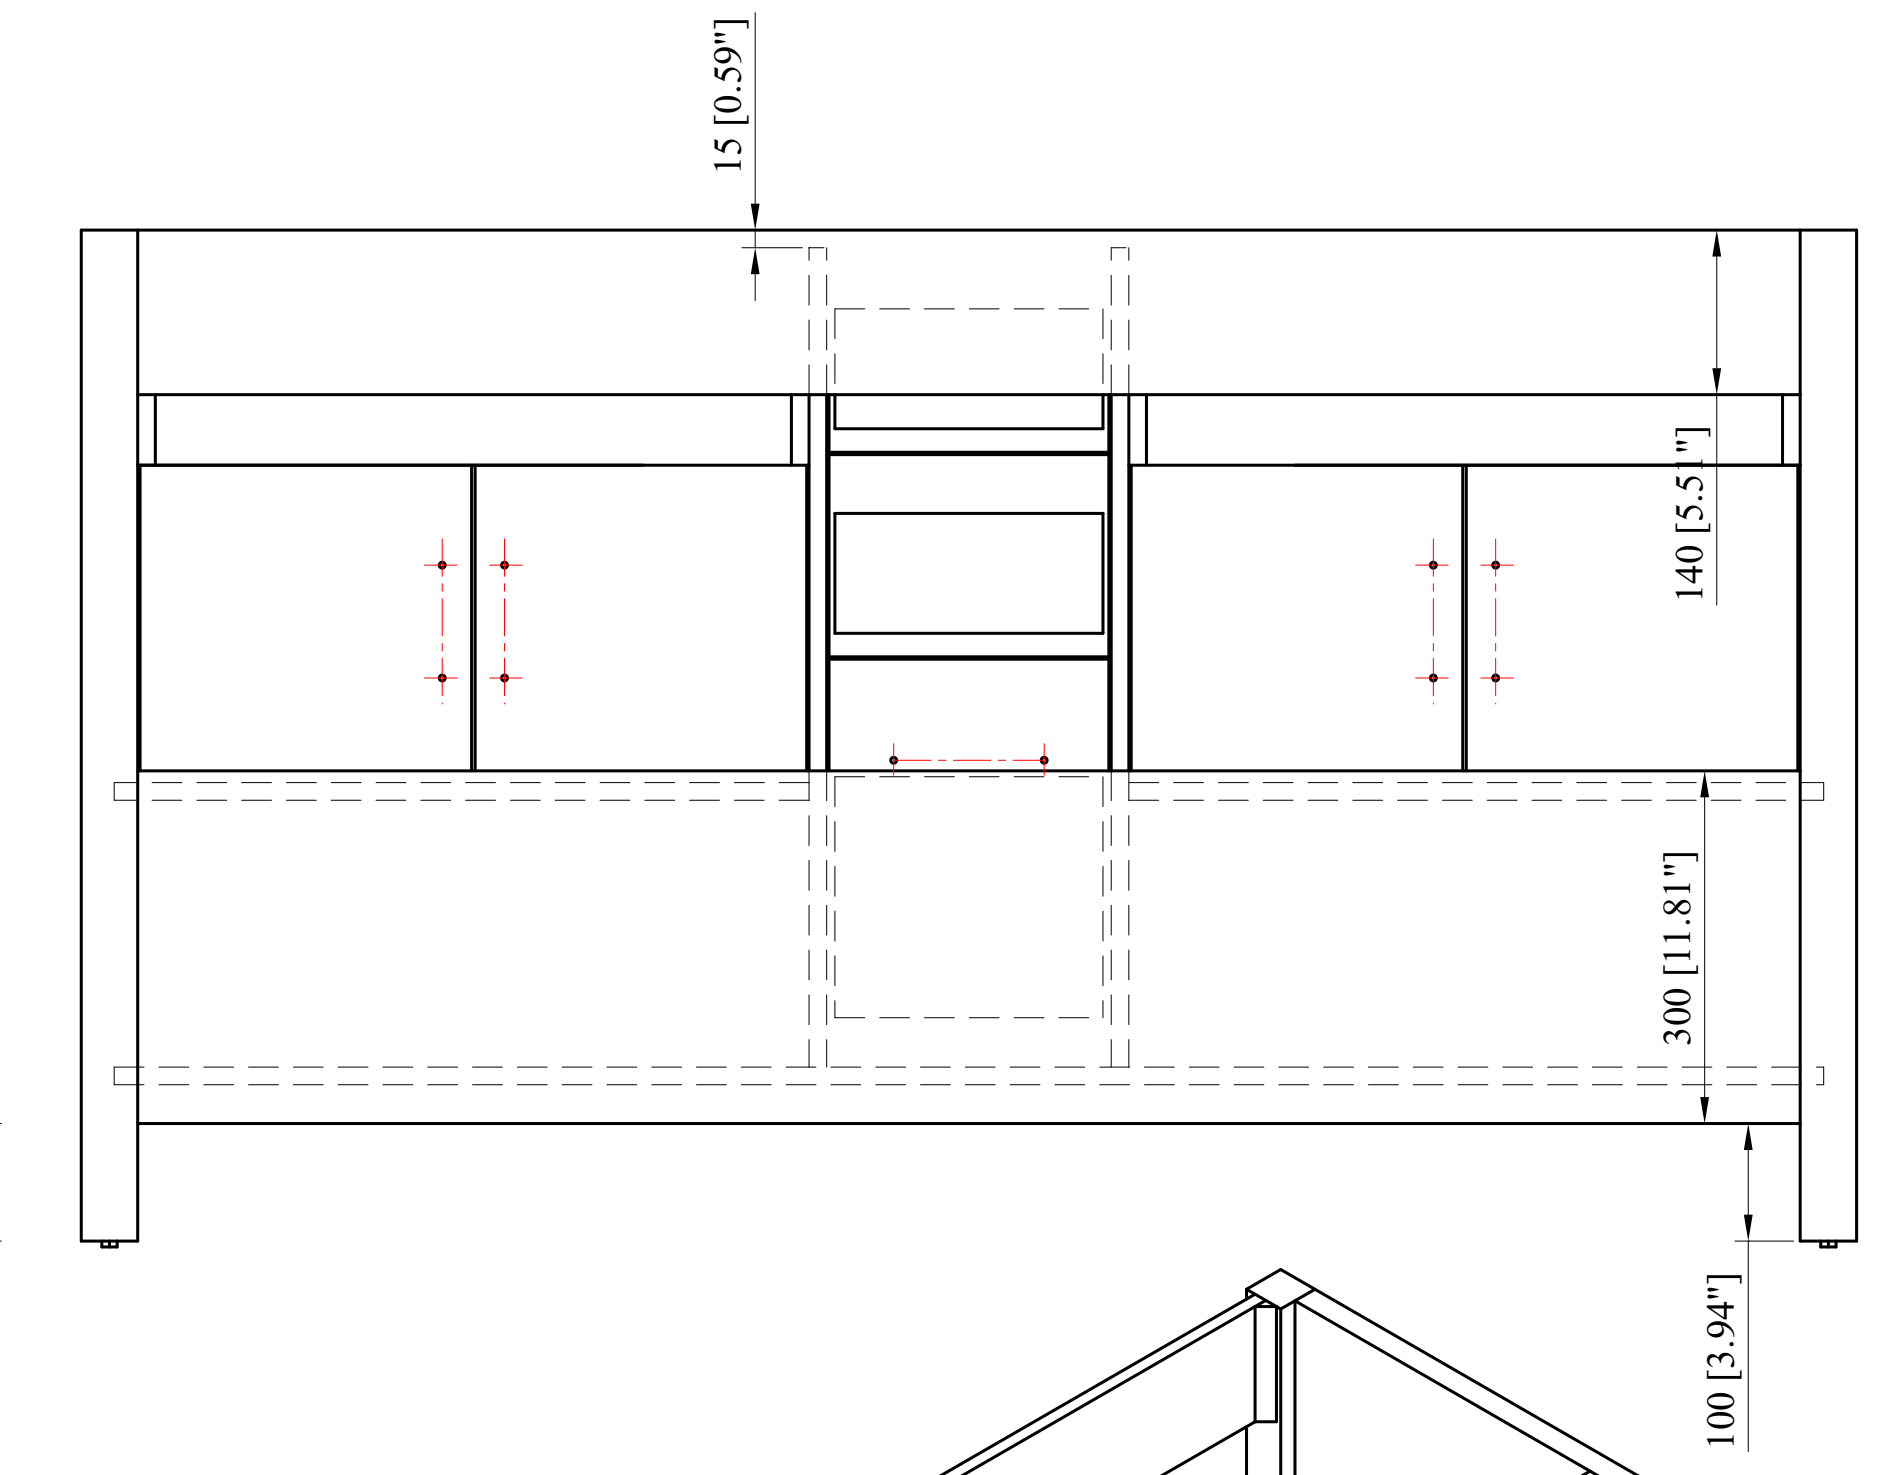

24" Cabinet

CAPE TOWN (开普顿)

30" Cabinet

CAPE TOWN (开普顿)

36" Cabinet

CAPE TOWN (开普顿)

42" Cabinet
CAPE TOWN (开普顿)

48" Cabinet
CAPE TOWN (开普顿)

60" Cabinet
CAPE TOWN (开普顿)

72" Cabinet
 CAPE TOWN (开普顿)