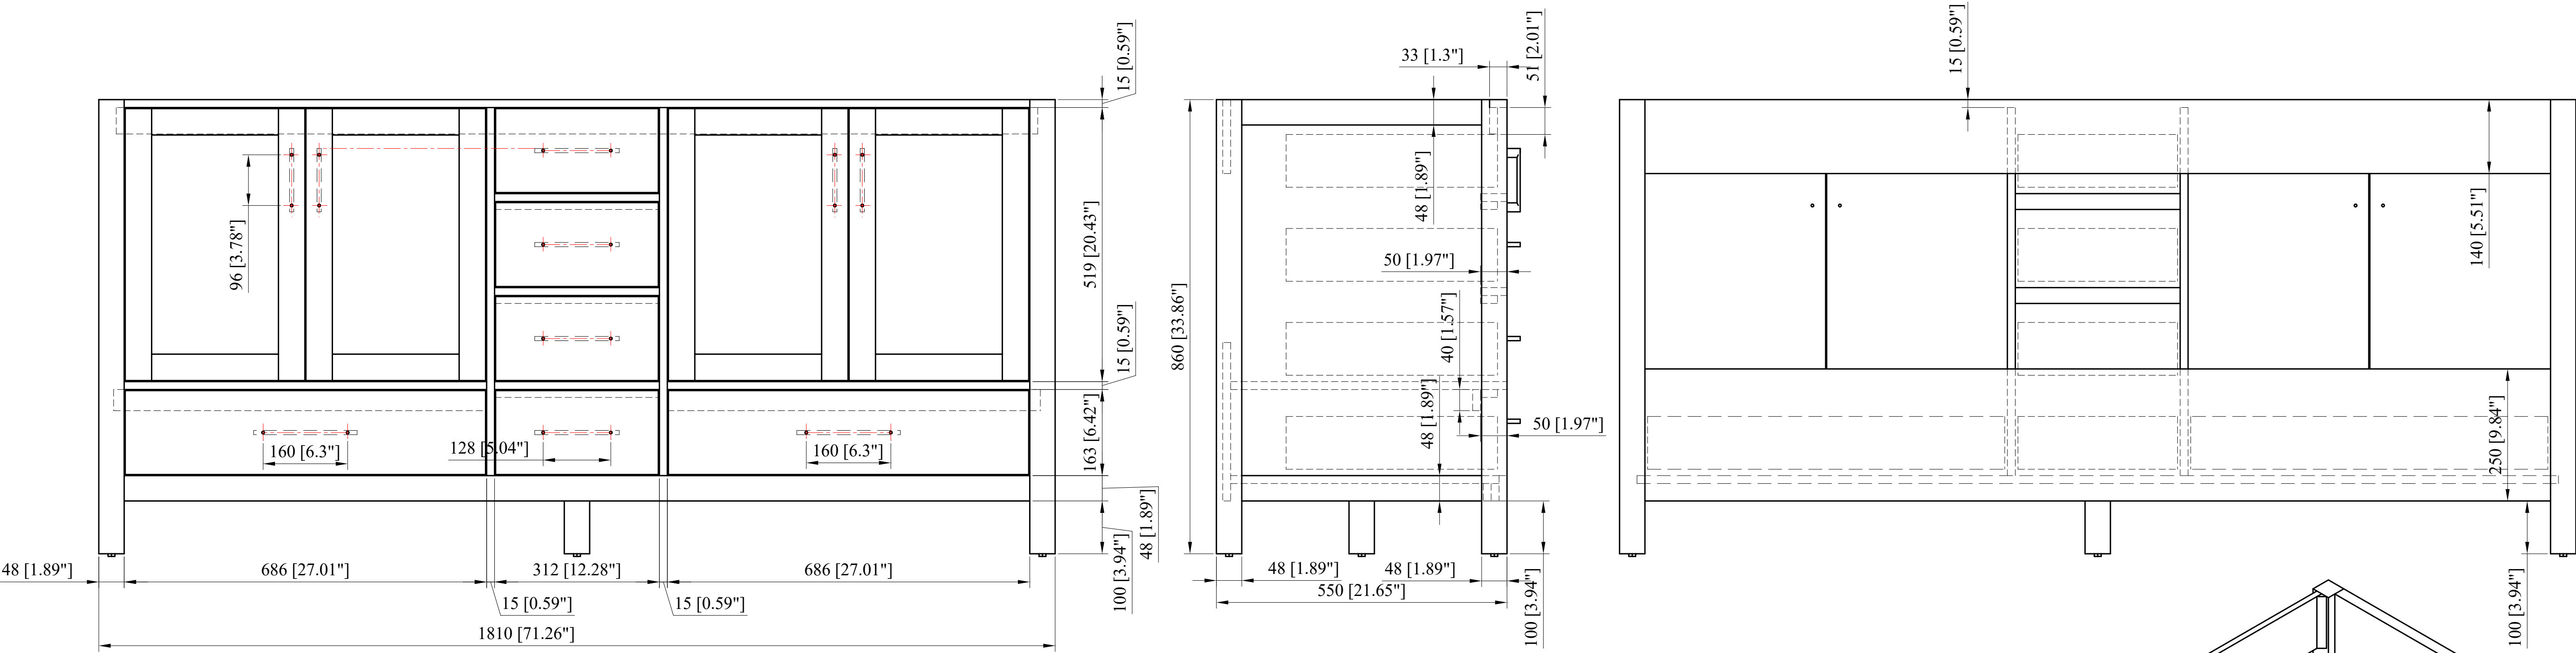

24" Cabinet

CAPE TOWN (开普顿)

30" Cabinet

CAPE TOWN (开普顿)

36" Cabinet

CAPE TOWN (开普顿)

42" Cabinet
CAPE TOWN (开普顿)

48" Cabinet
CAPE TOWN (开普顿)

60" Cabinet
CAPE TOWN (开普顿)

72" Cabinet
 CAPE TOWN (开普顿)