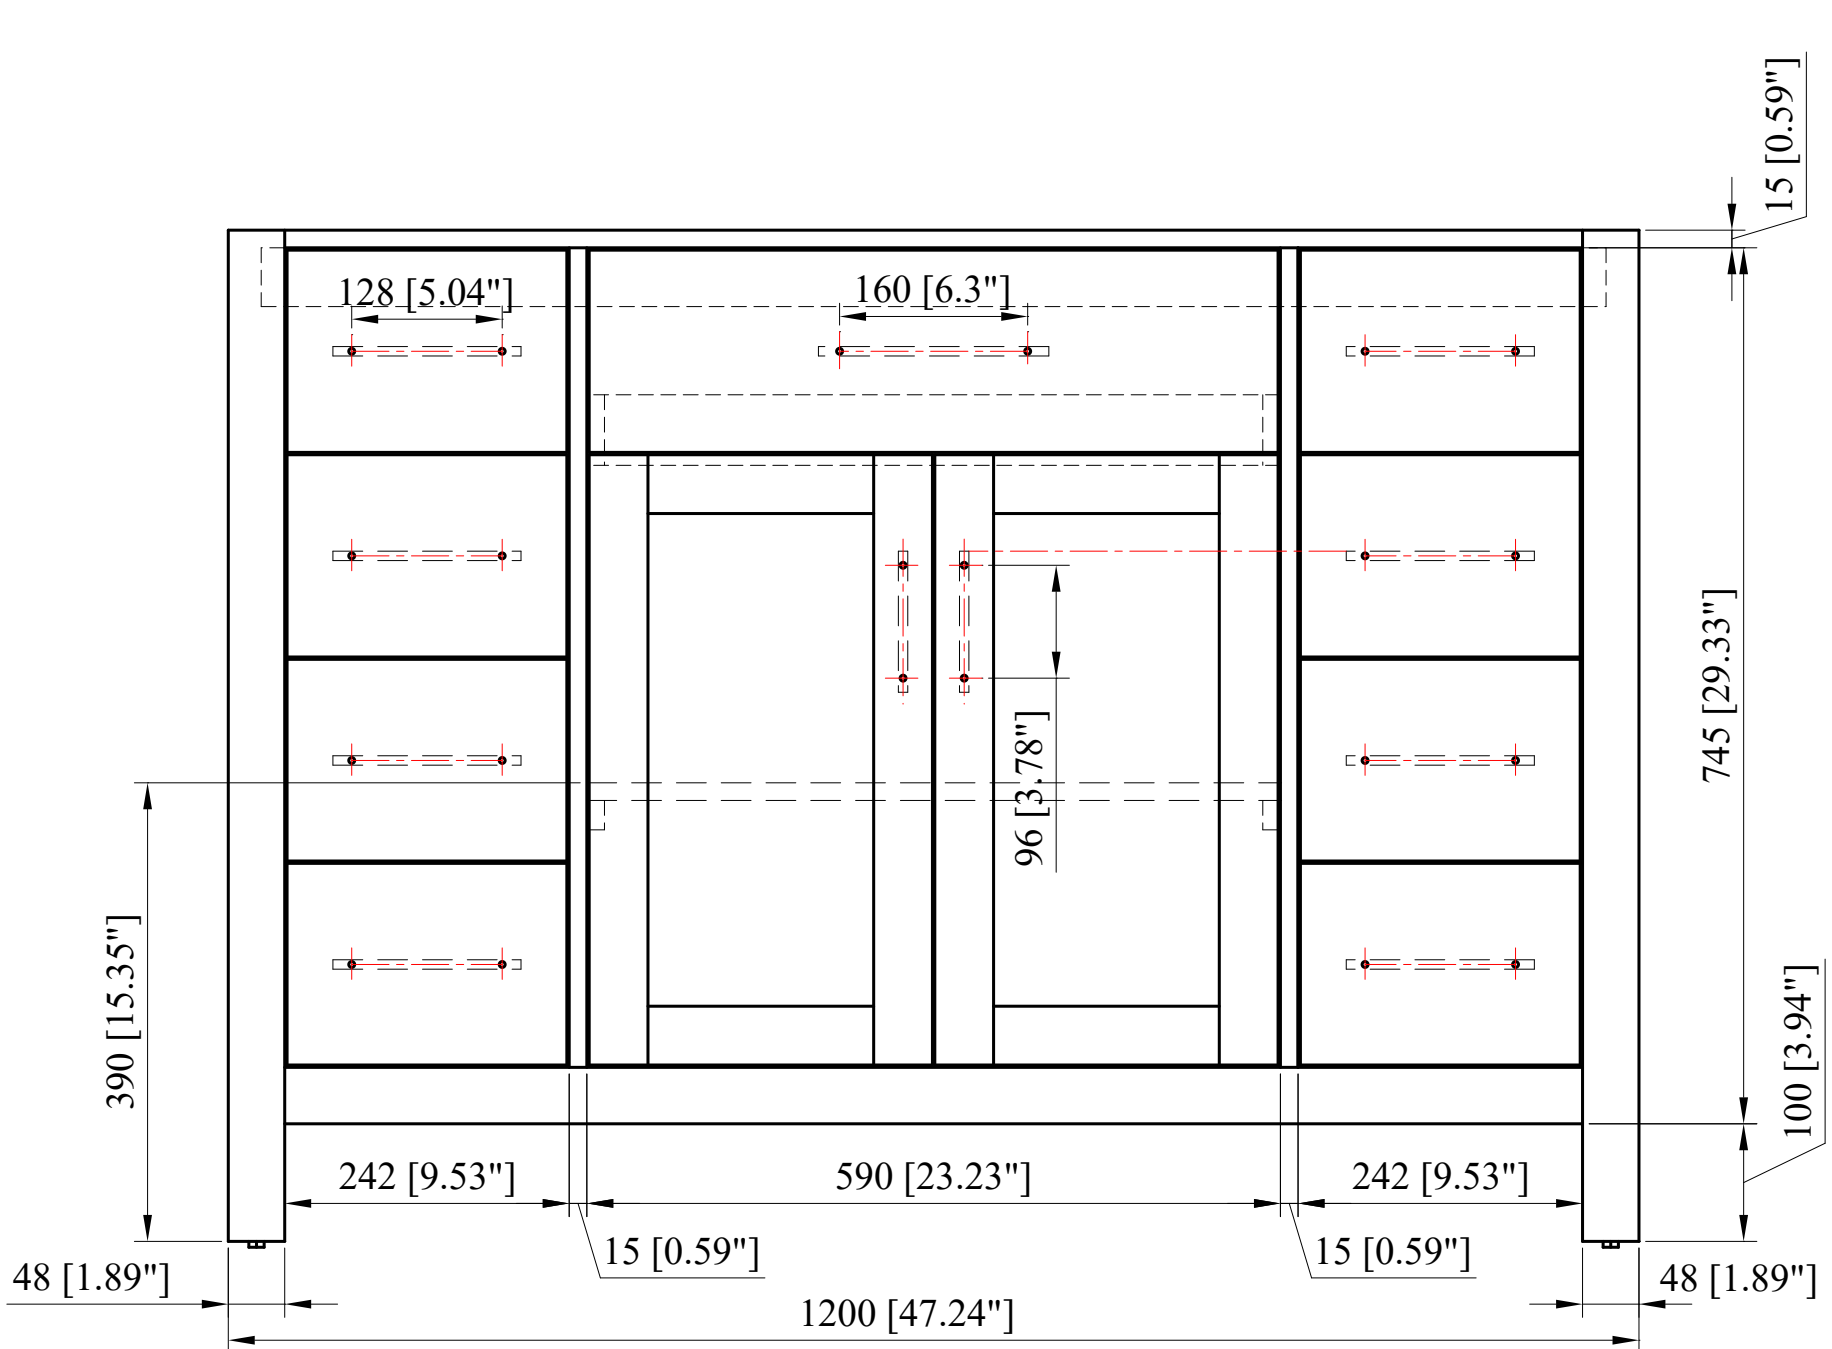

24" Cabinet

CAPE TOWN (开普顿)

30" Cabinet

CAPE TOWN (开普顿)

36" Cabinet

CAPE TOWN (开普顿)

42" Cabinet
CAPE TOWN (开普顿)

48" Cabinet
CAPE TOWN (开普顿)

60" Cabinet
CAPE TOWN (开普顿)

72" Cabinet
 CAPE TOWN (开普顿)