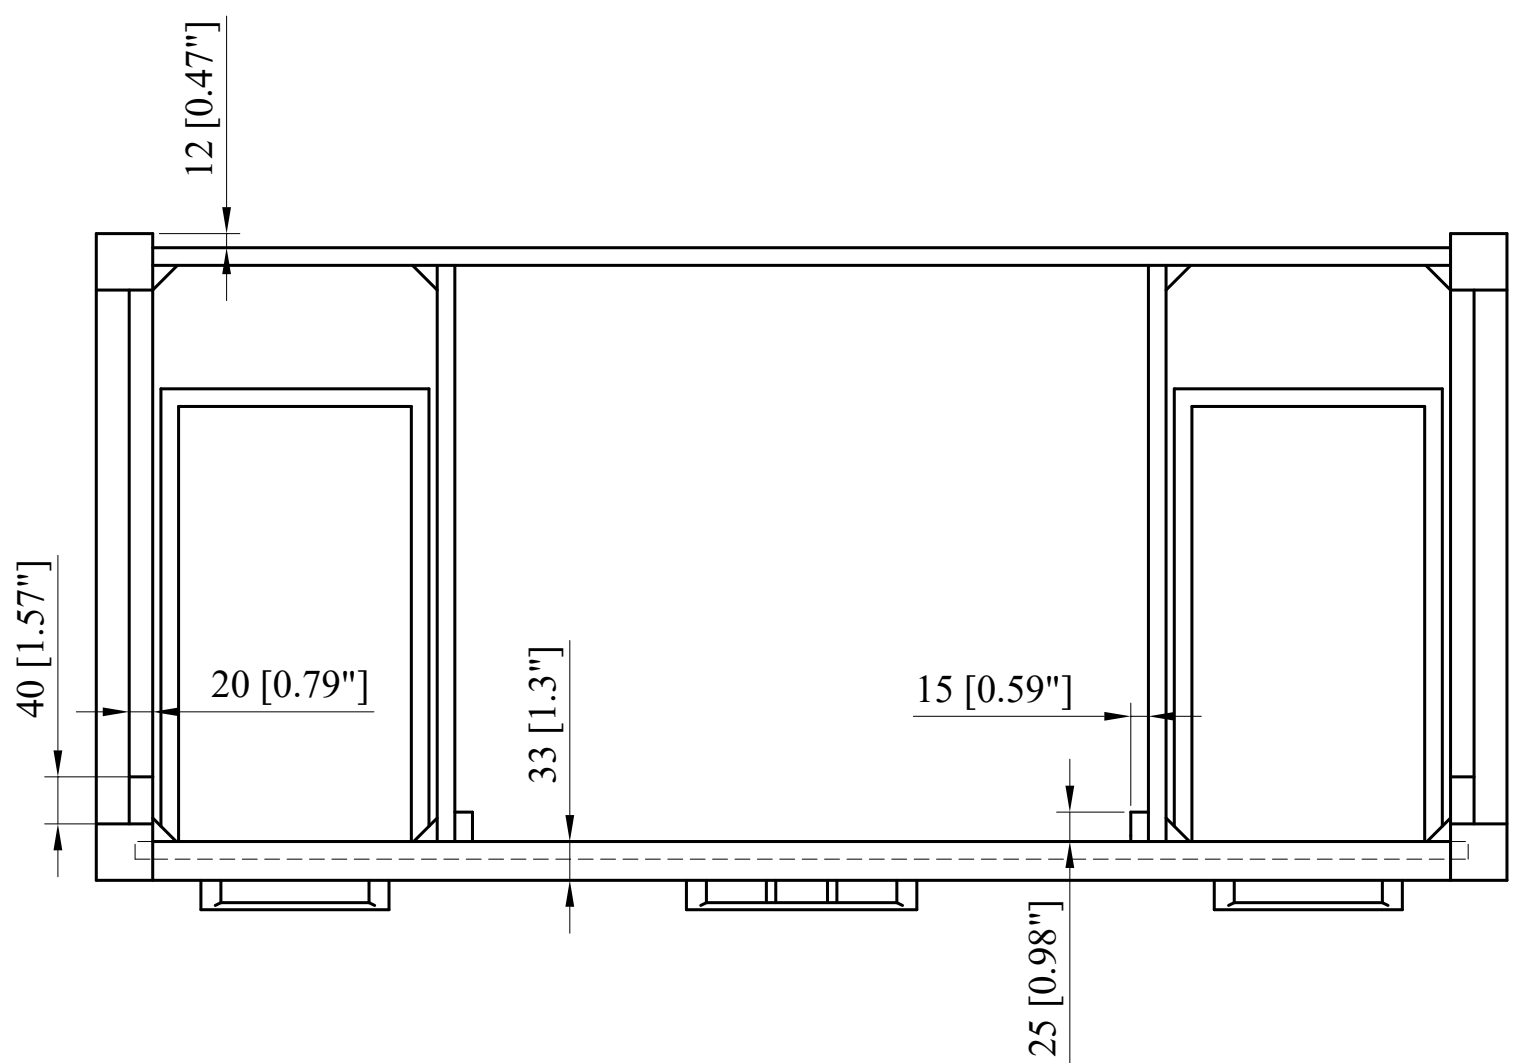

24" Cabinet

CAPE TOWN (开普顿)

30" Cabinet

CAPE TOWN (开普顿)

36" Cabinet

CAPE TOWN (开普顿)

42" Cabinet
CAPE TOWN (开普顿)

48" Cabinet
CAPE TOWN (开普顿)

60" Cabinet
CAPE TOWN (开普顿)

72" Cabinet
 CAPE TOWN (开普顿)