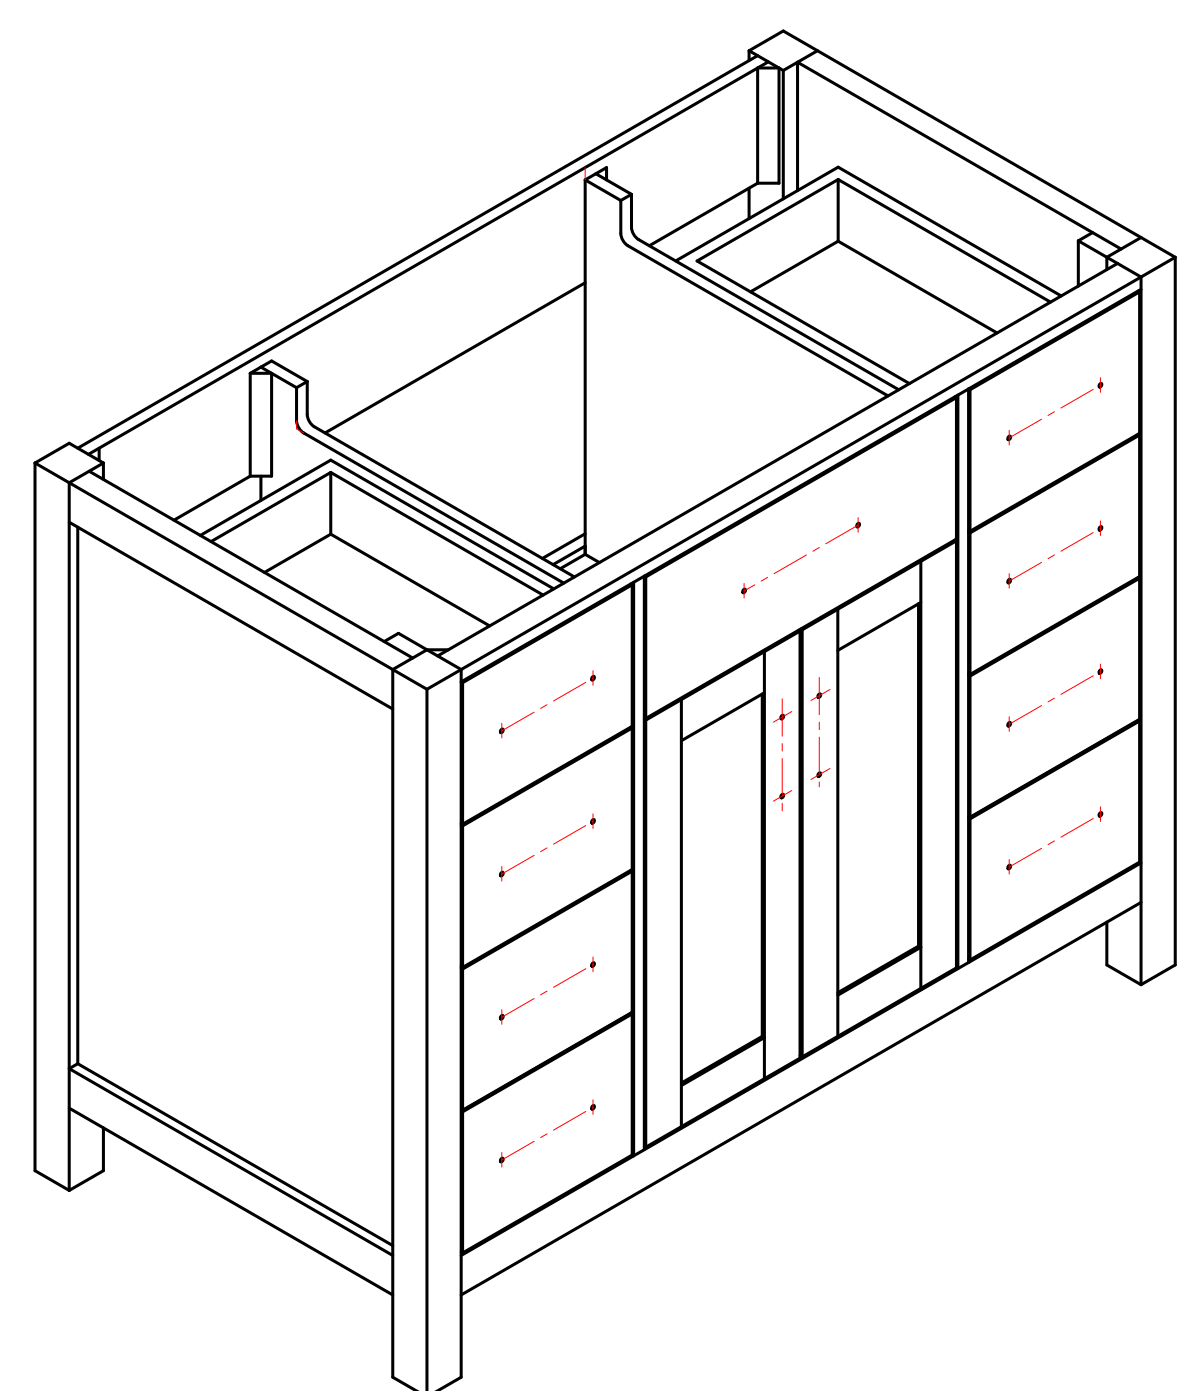

24" Cabinet

CAPE TOWN (开普顿)

30" Cabinet

CAPE TOWN (开普顿)

36" Cabinet

CAPE TOWN (开普顿)

42" Cabinet
CAPE TOWN (开普顿)

48" Cabinet
CAPE TOWN (开普顿)

60" Cabinet
CAPE TOWN (开普顿)

72" Cabinet
 CAPE TOWN (开普顿)