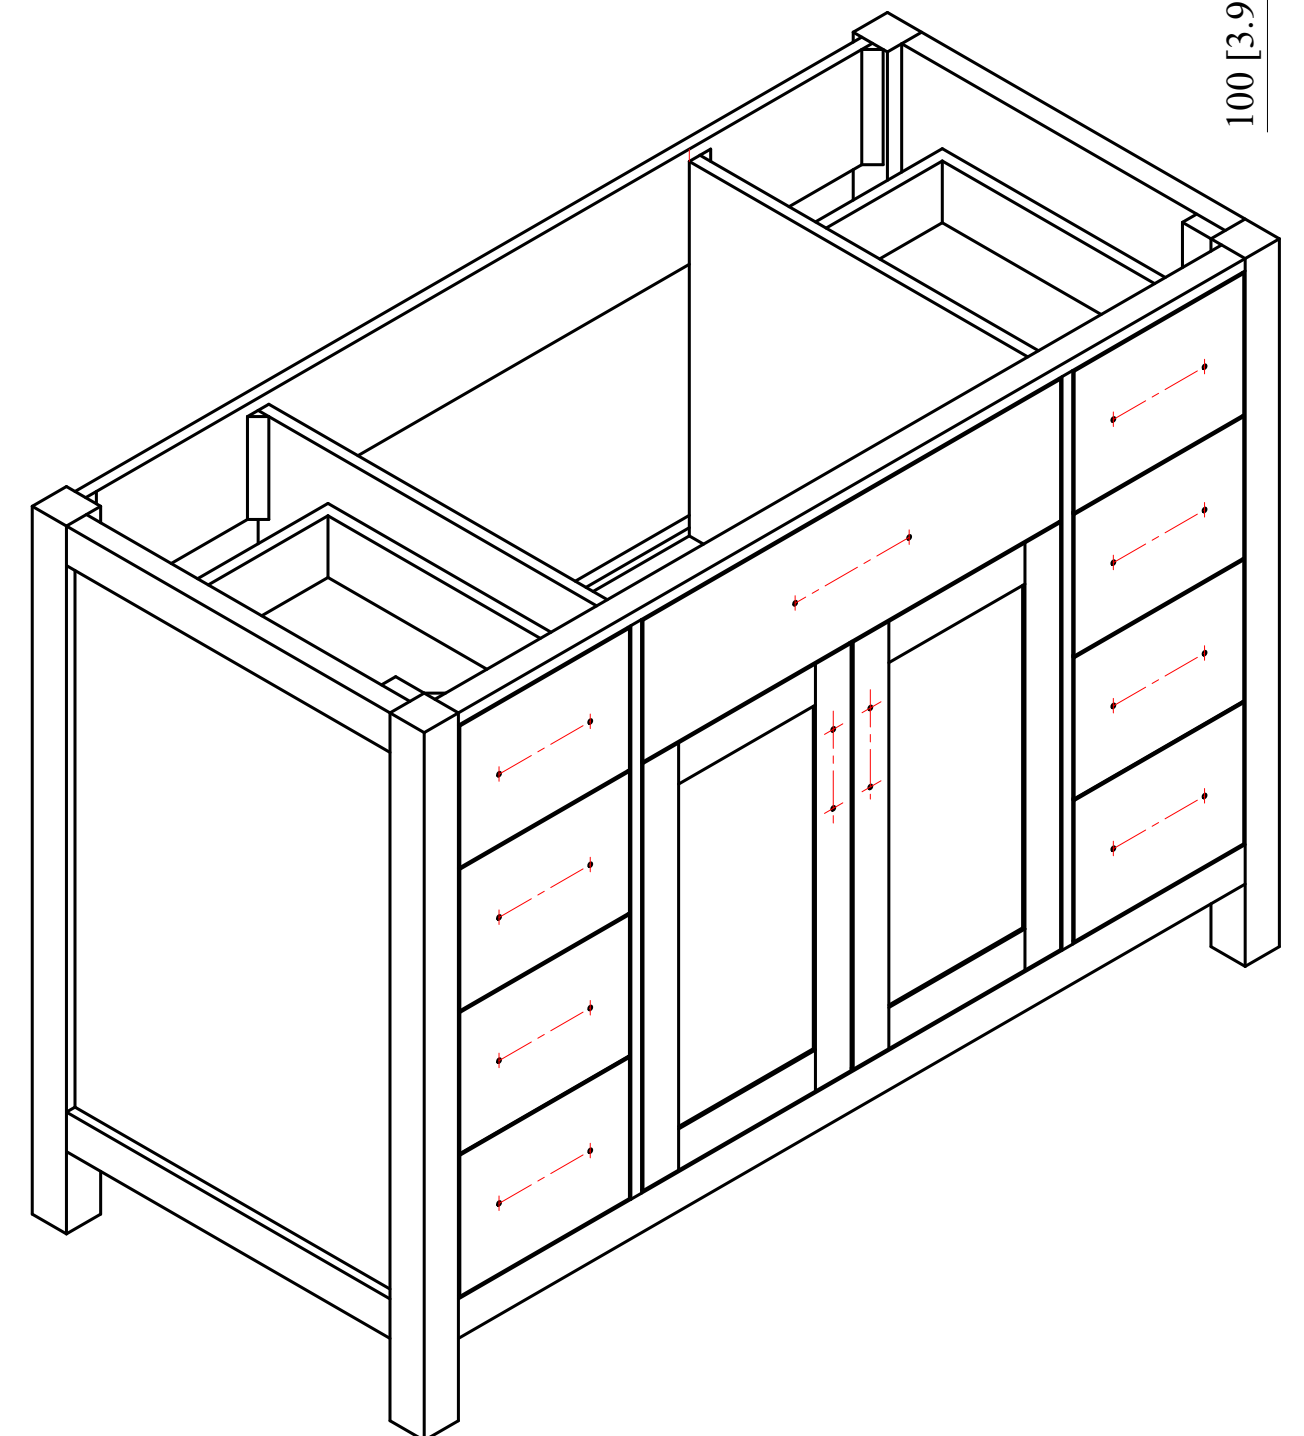

24" Cabinet

CAPE TOWN (开普顿)

30" Cabinet

CAPE TOWN (开普顿)

36" Cabinet

CAPE TOWN (开普顿)

42" Cabinet
CAPE TOWN (开普顿)

48" Cabinet
CAPE TOWN (开普顿)

60" Cabinet
CAPE TOWN (开普顿)

72" Cabinet
 CAPE TOWN (开普顿)