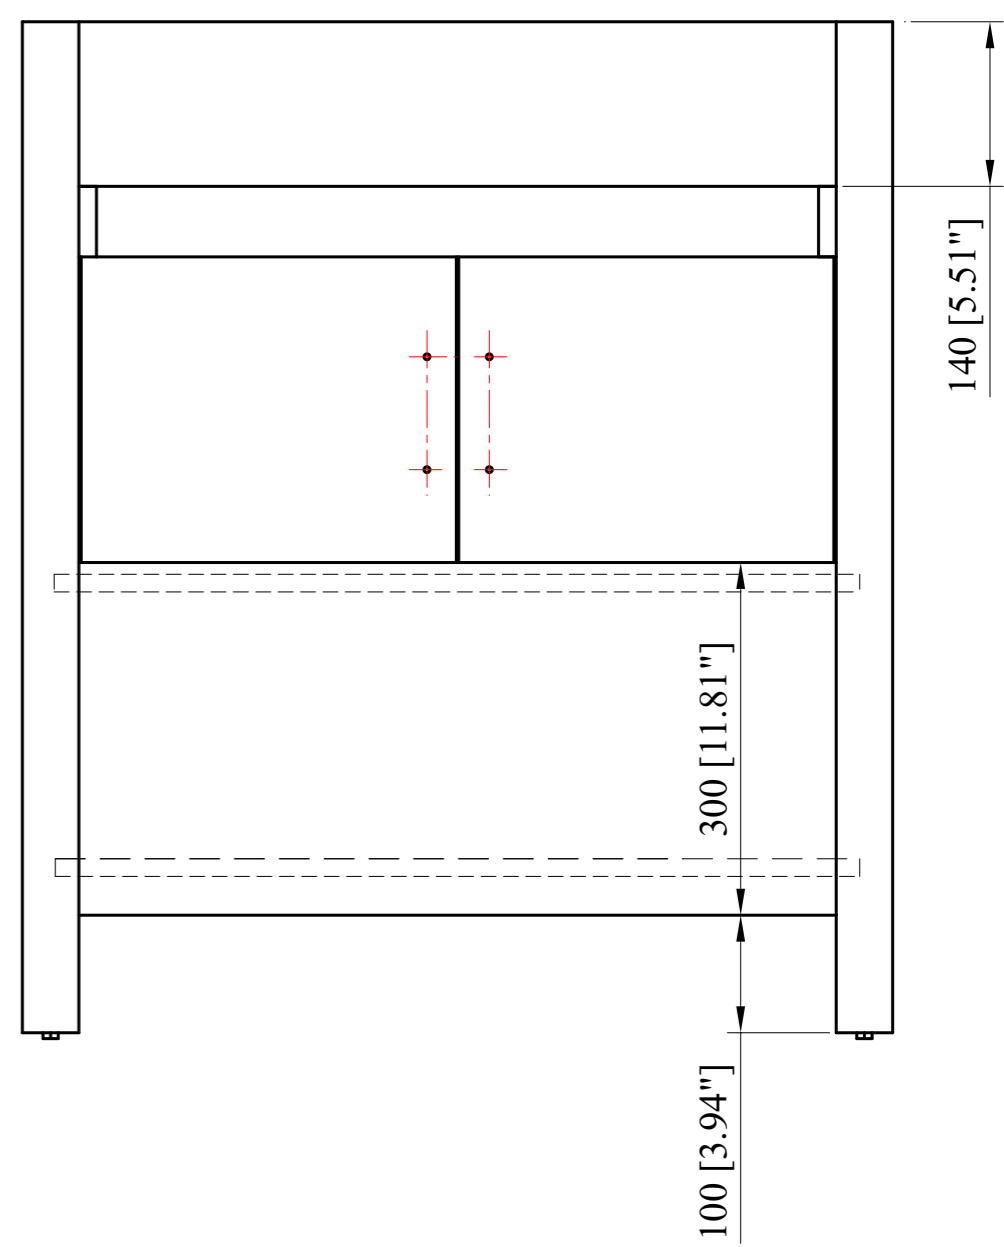

24" Cabinet

CAPE TOWN (开普顿)

30" Cabinet

CAPE TOWN (开普顿)

36" Cabinet

CAPE TOWN (开普顿)

42" Cabinet
CAPE TOWN (开普顿)

48" Cabinet
CAPE TOWN (开普顿)

60" Cabinet
CAPE TOWN (开普顿)

72" Cabinet
 CAPE TOWN (开普顿)