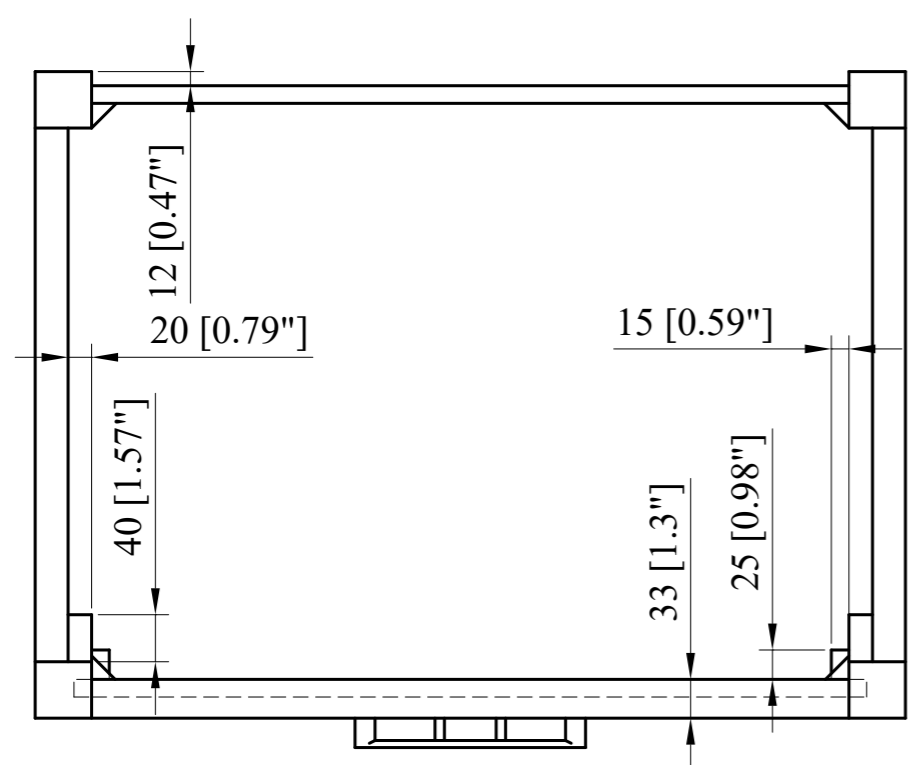

24" Cabinet

CAPE TOWN (开普顿)

30" Cabinet

CAPE TOWN (开普顿)

36" Cabinet

CAPE TOWN (开普顿)

42" Cabinet
CAPE TOWN (开普顿)

48" Cabinet
CAPE TOWN (开普顿)

60" Cabinet
CAPE TOWN (开普顿)

72" Cabinet
 CAPE TOWN (开普顿)