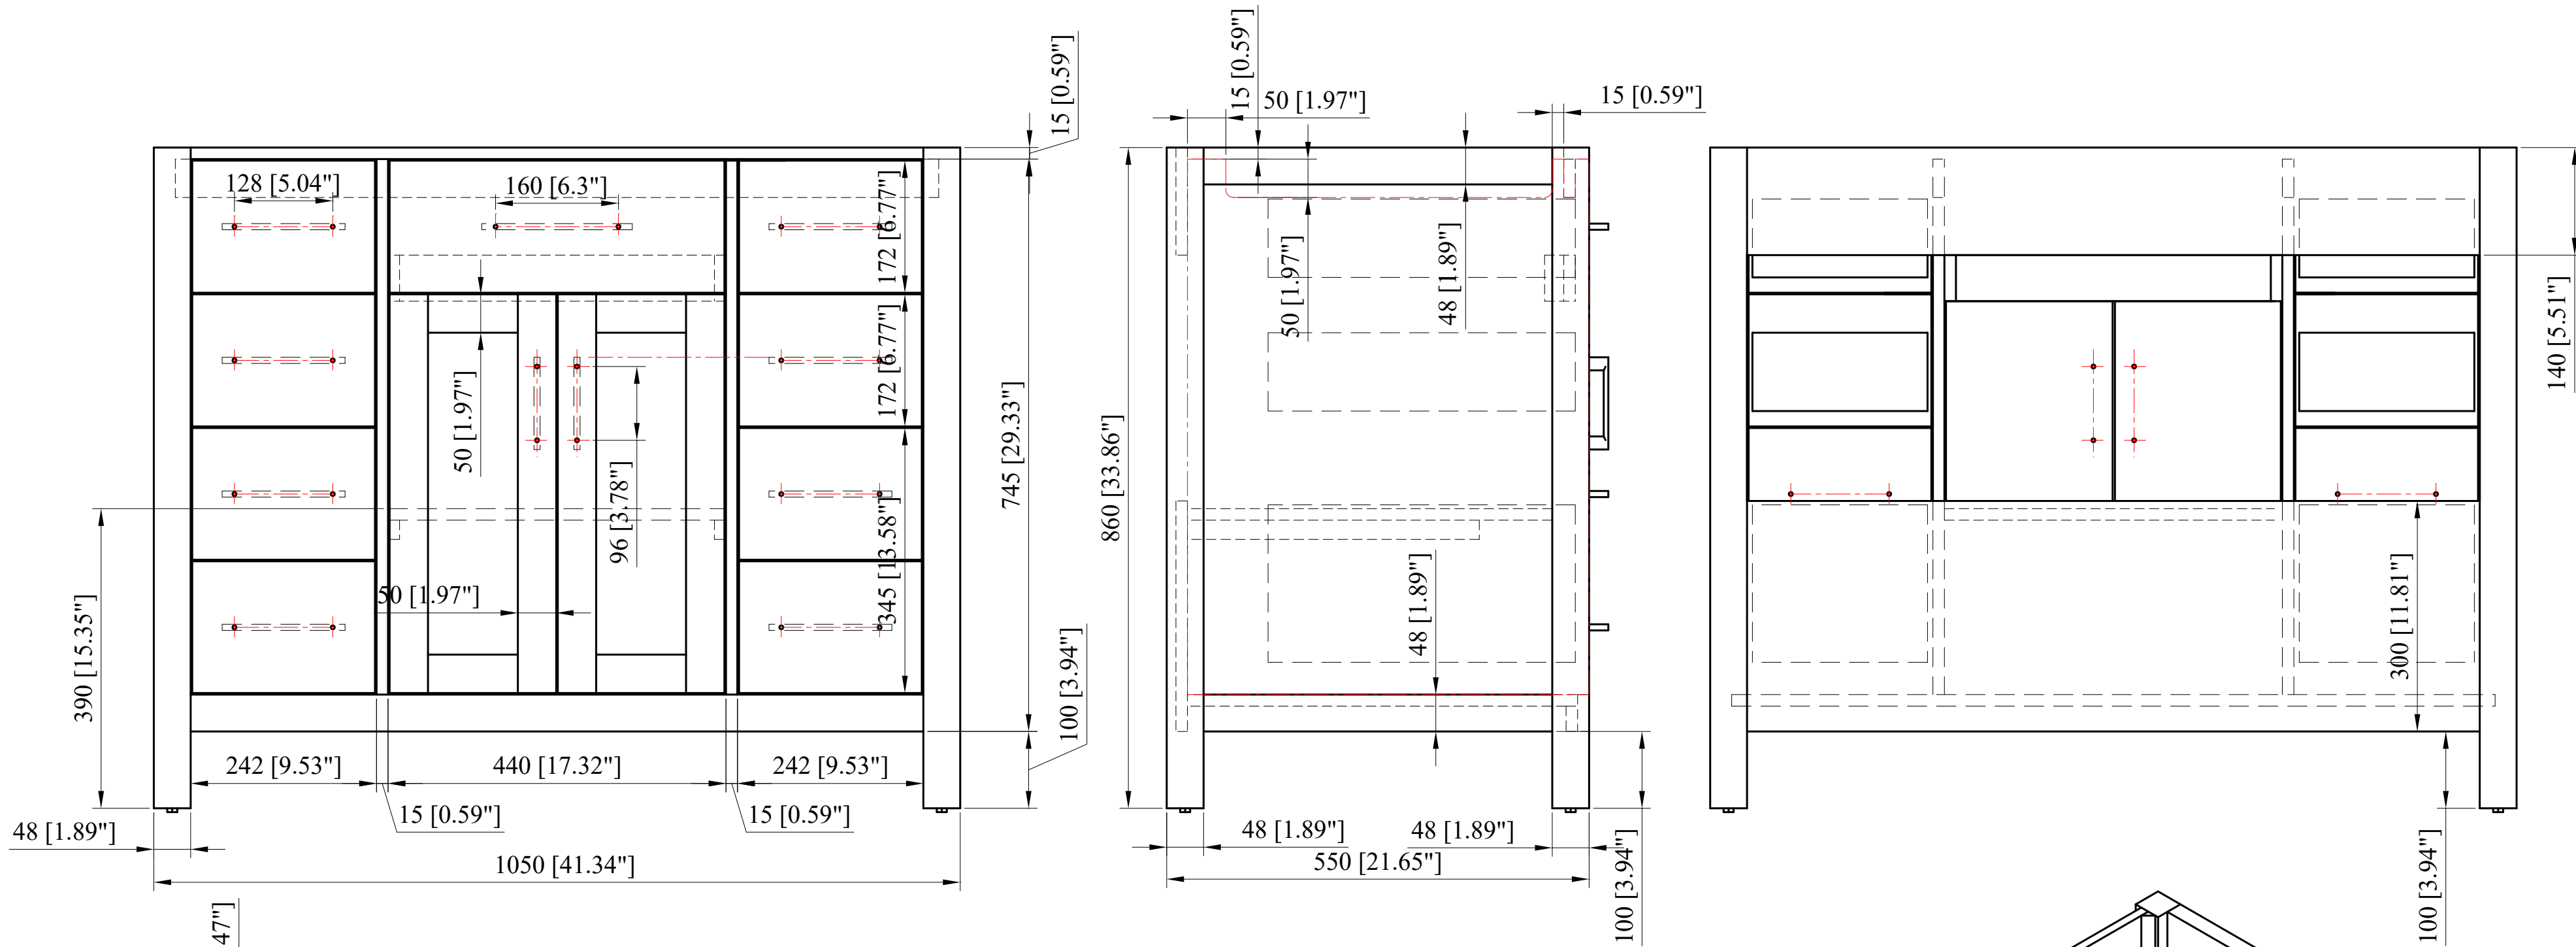

24" Cabinet

CAPE TOWN (开普顿)

30" Cabinet

CAPE TOWN (开普顿)

36" Cabinet

CAPE TOWN (开普顿)

42" Cabinet
CAPE TOWN (开普顿)

48" Cabinet
CAPE TOWN (开普顿)

60" Cabinet
CAPE TOWN (开普顿)

72" Cabinet
 CAPE TOWN (开普顿)