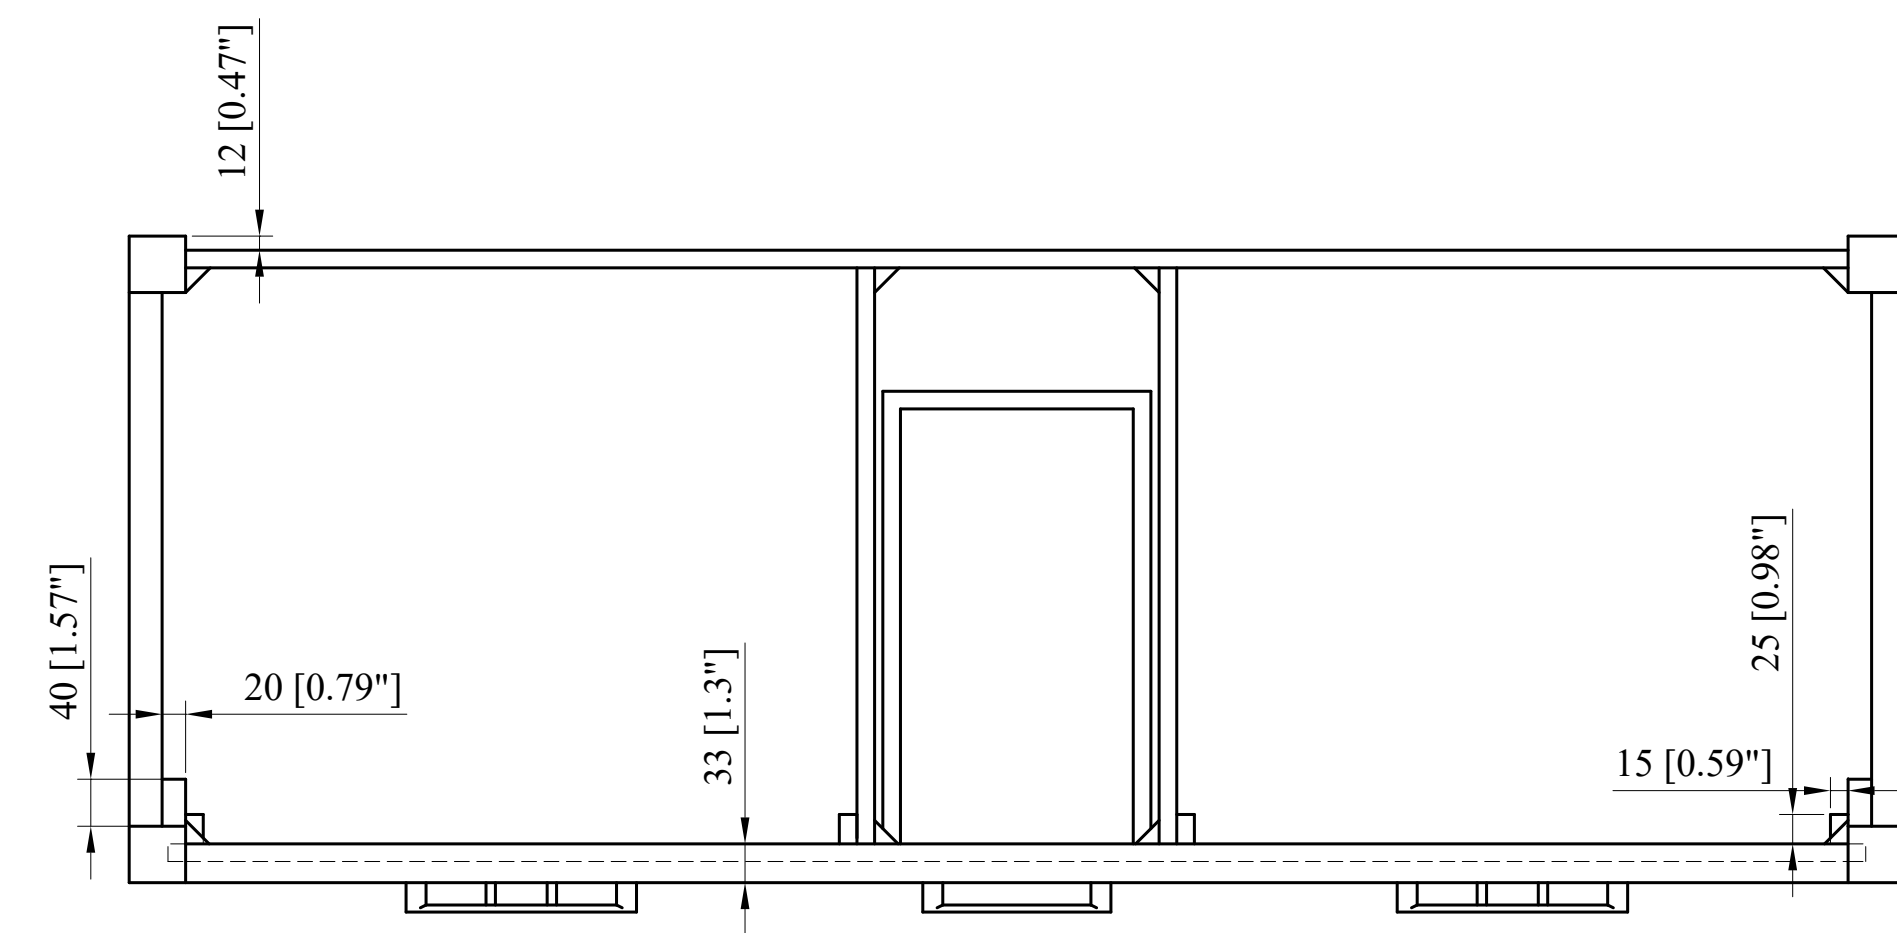

24" Cabinet

CAPE TOWN (开普顿)

30" Cabinet

CAPE TOWN (开普顿)

36" Cabinet

CAPE TOWN (开普顿)

42" Cabinet
CAPE TOWN (开普顿)

48" Cabinet
CAPE TOWN (开普顿)

60" Cabinet
CAPE TOWN (开普顿)

72" Cabinet
 CAPE TOWN (开普顿)