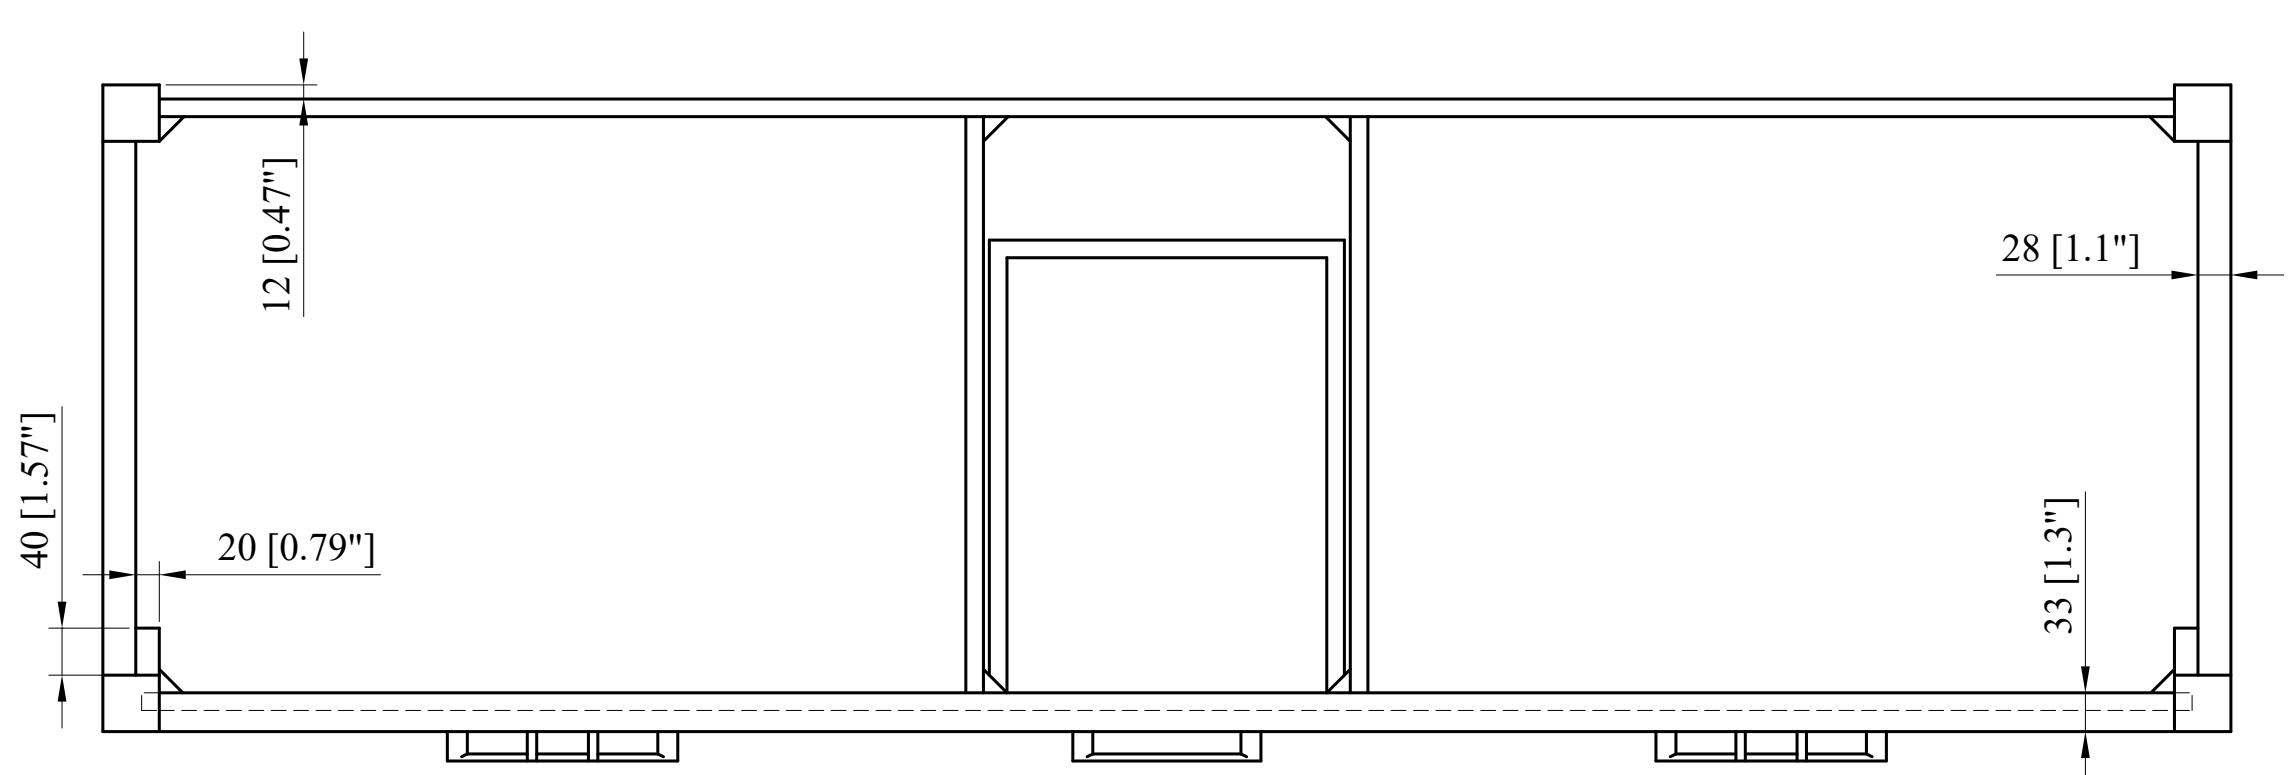

24" Cabinet

CAPE TOWN (开普顿)

30" Cabinet

CAPE TOWN (开普顿)

36" Cabinet

CAPE TOWN (开普顿)

42" Cabinet
CAPE TOWN (开普顿)

48" Cabinet
CAPE TOWN (开普顿)

60" Cabinet
CAPE TOWN (开普顿)

72" Cabinet
 CAPE TOWN (开普顿)