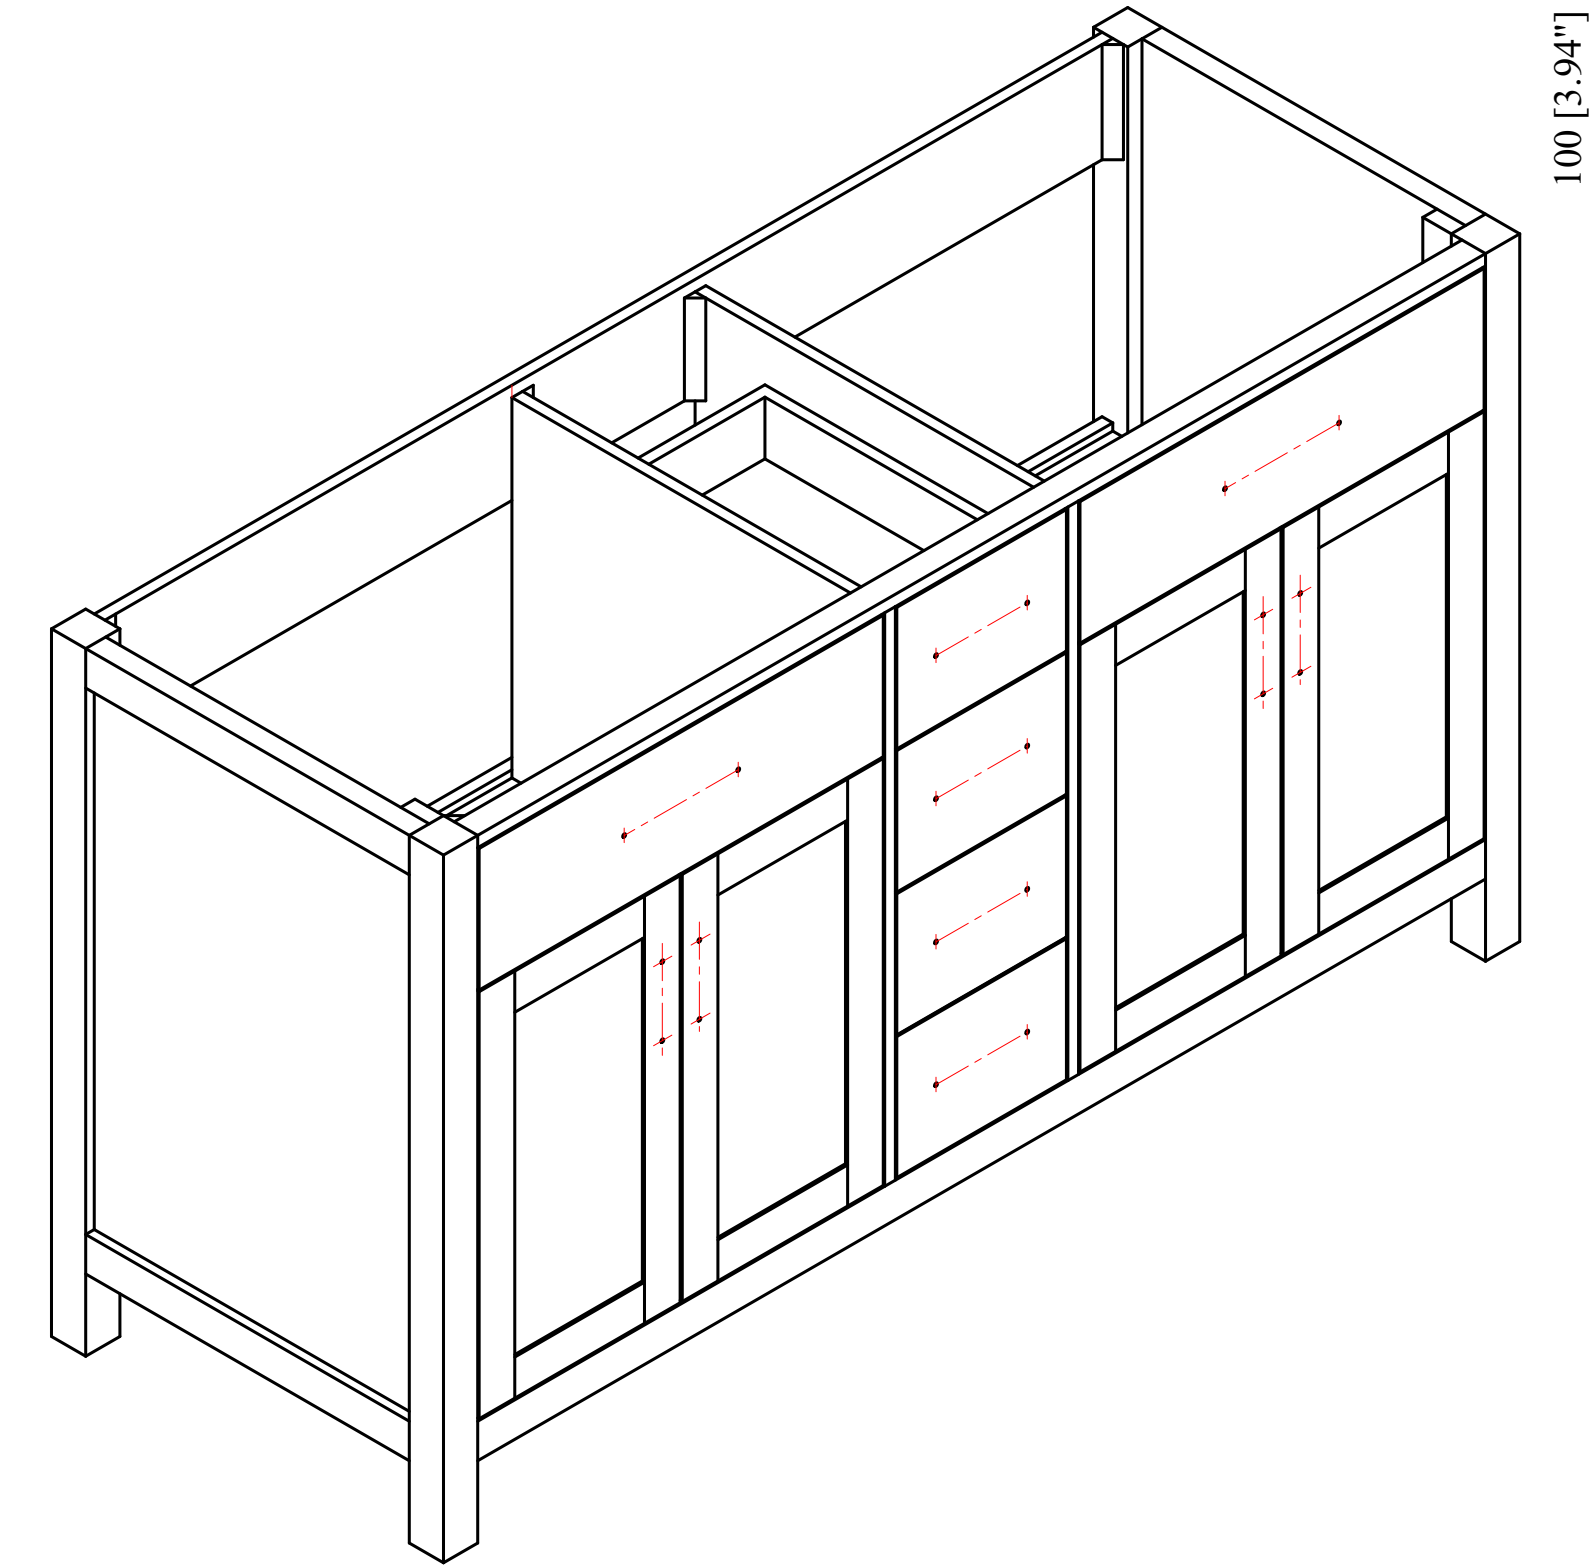

24" Cabinet

CAPE TOWN (开普顿)

30" Cabinet

CAPE TOWN (开普顿)

36" Cabinet

CAPE TOWN (开普顿)

42" Cabinet
CAPE TOWN (开普顿)

48" Cabinet
CAPE TOWN (开普顿)

60" Cabinet
CAPE TOWN (开普顿)

72" Cabinet
 CAPE TOWN (开普顿)