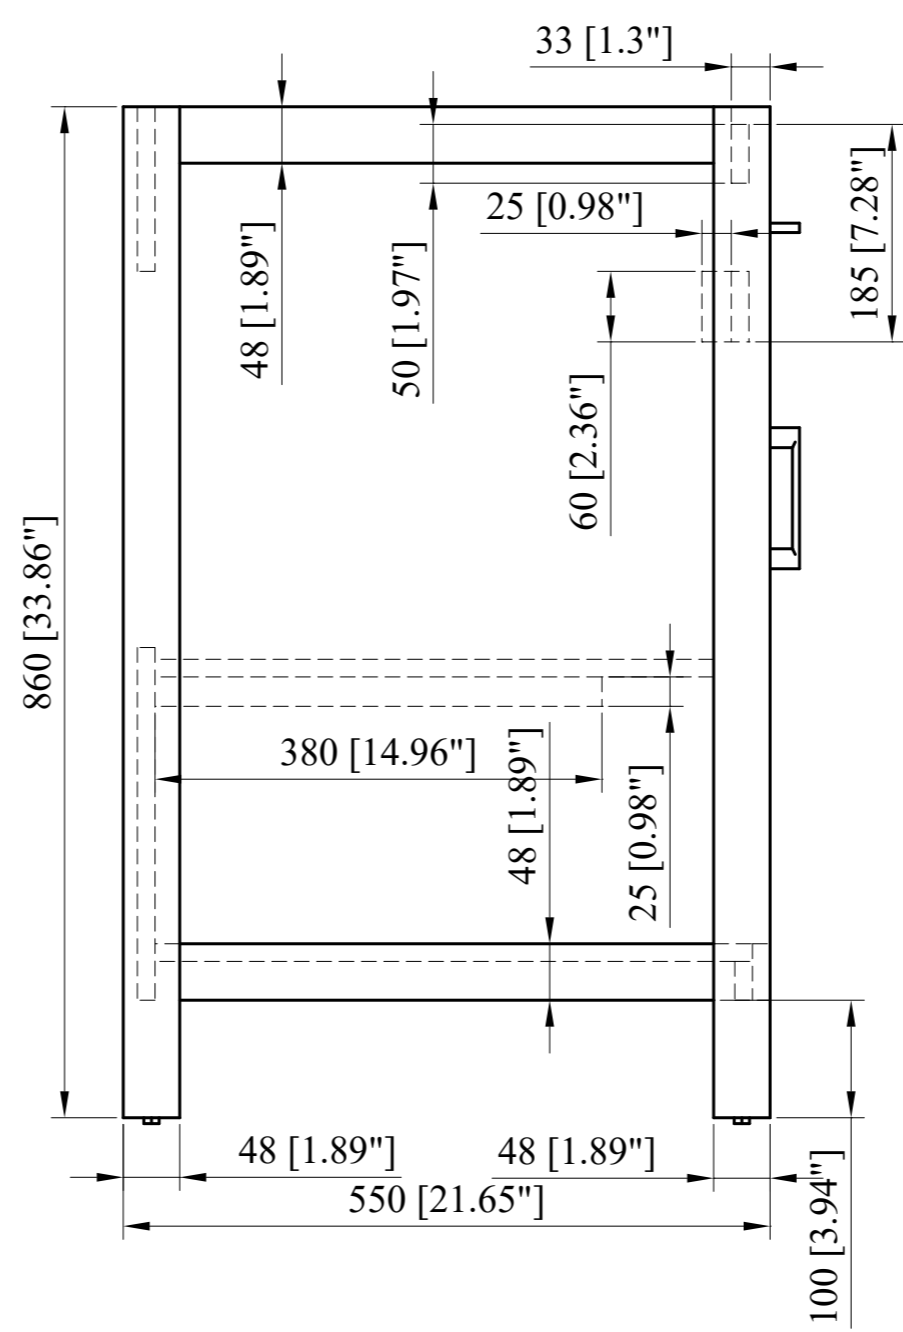

24" Cabinet

CAPE TOWN (开普顿)

30" Cabinet

CAPE TOWN (开普顿)

36" Cabinet

CAPE TOWN (开普顿)

42" Cabinet
CAPE TOWN (开普顿)

48" Cabinet
CAPE TOWN (开普顿)

60" Cabinet
CAPE TOWN (开普顿)

72" Cabinet
 CAPE TOWN (开普顿)