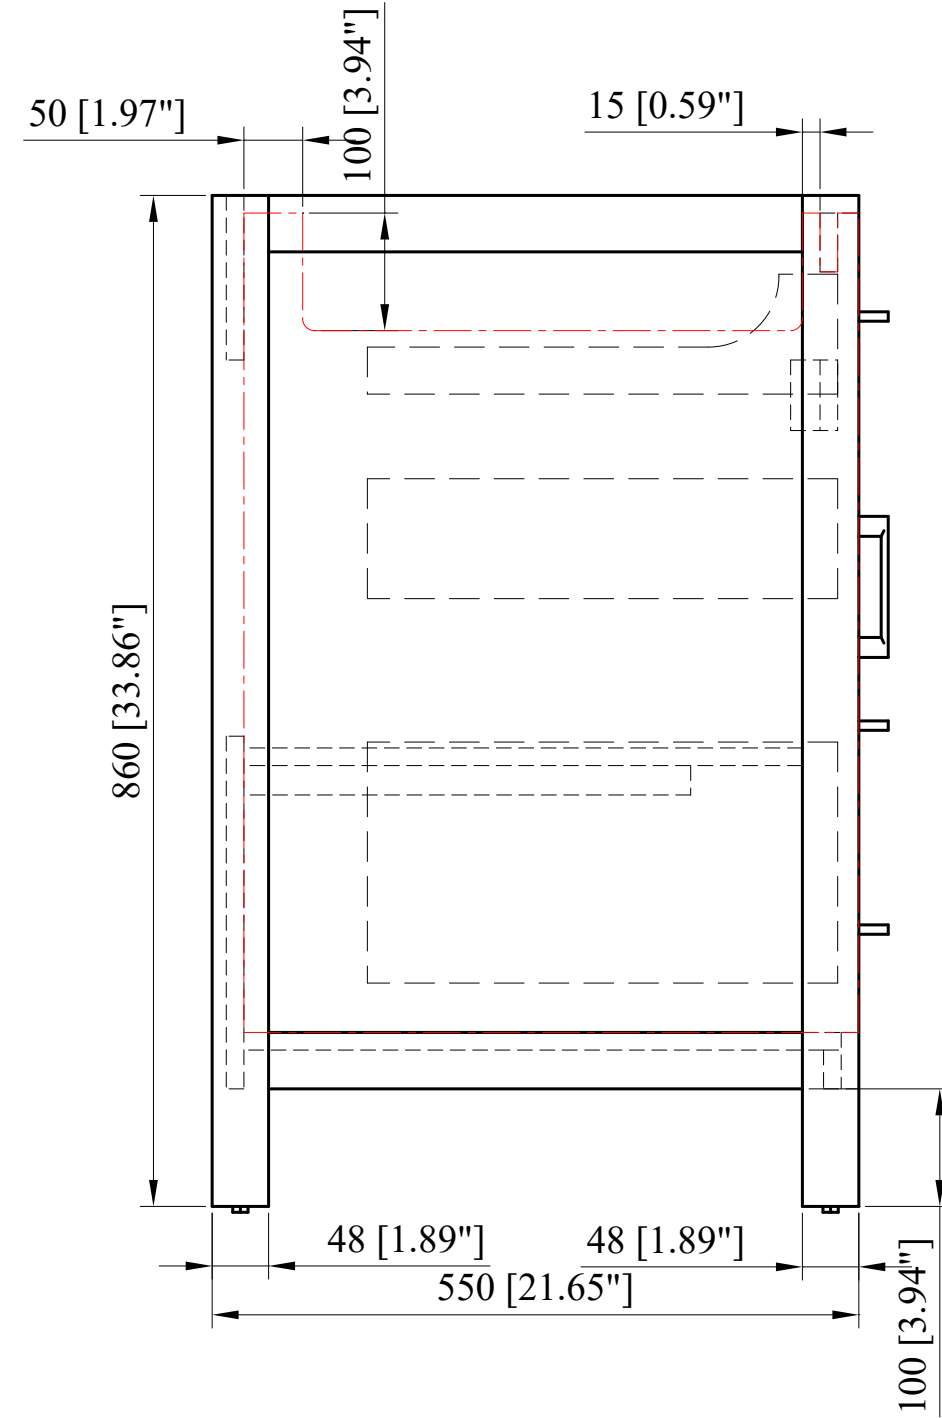

24" Cabinet

CAPE TOWN (开普顿)

30" Cabinet

CAPE TOWN (开普顿)

36" Cabinet

CAPE TOWN (开普顿)

42" Cabinet
CAPE TOWN (开普顿)

48" Cabinet
CAPE TOWN (开普顿)

60" Cabinet
CAPE TOWN (开普顿)

72" Cabinet
 CAPE TOWN (开普顿)