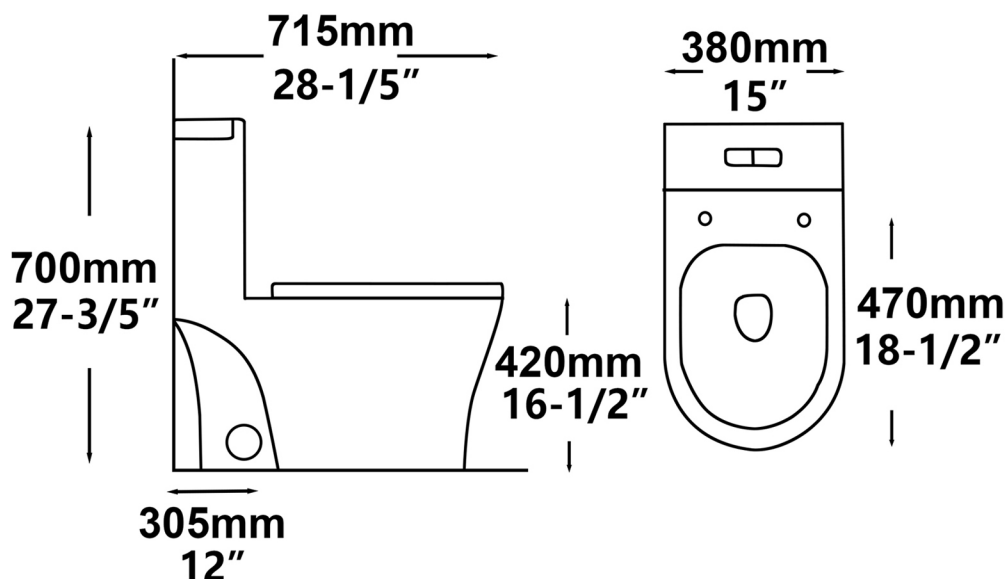

Specification

- Vitreous china
- One piece Siphonic toilet
- Color:Glossy White
- Elongated bowl
- ADA seat height(16-1/2")
- Standard 12"(305mm) rough-in
- High efficiency toilet(4/61pf-1.1/1.6gpf)
- Top dual-flush with chrome flush button(Side single-flush optional)
- CUPC flush mechanism
- PP soft close seat cover(Quick-release system)
- Fully glazed 2" trapway
- Easy cleaning glaze
- Map test:1000g
- 100% factory tested
- CUPC certified

Dimensions:

715 x 380 x 700mm
(28-1/5" x 15" x 27-3/5")

NOTES:

THIS TOILET IS DESIGNED TO ROUGH-IN AT A MINIMUM DIMENSION OF 305MM (12") FROM FINISHED WALL TO C/L OF OUTLET.

SUPPLY NOT INCLUDED WITH FIXTURE AND MUST BE ORDERED SEPARATELY.

* DIMENSION SHOWN FOR LOCATION OF SUPPLY IS SUGGESTED.

IMPORTANT: Dimensions of fixtures are nominal and may vary within the range of tolerances established by ANSI Standard A112.19.2.

These measurements are subject to change or cancellation. No responsibility is assumed for use of superseded or voided pages.