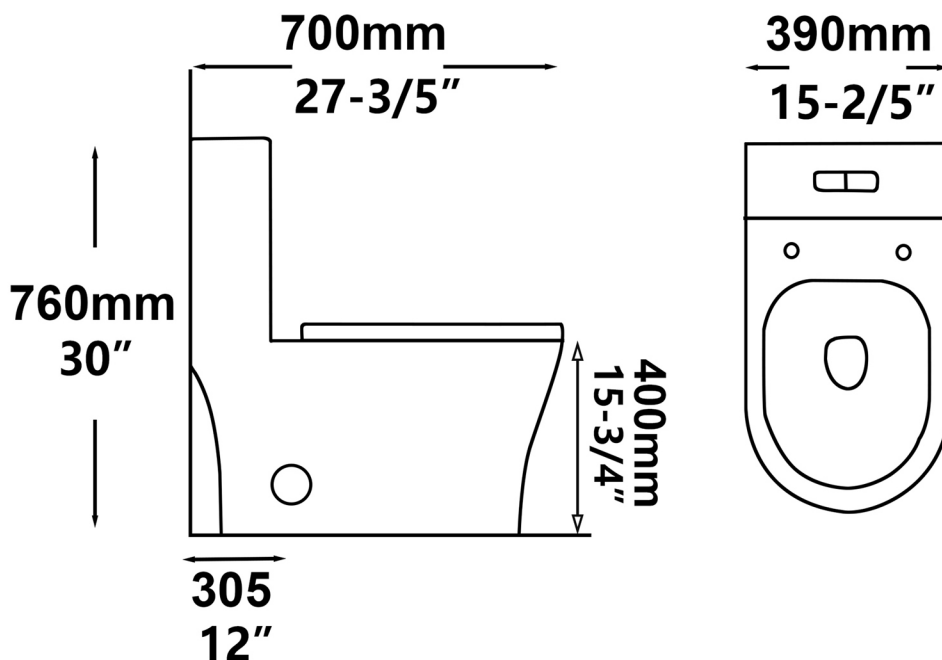

Specification

- Vitreous china
- One piece Siphonic toilet
- Color:Glossy White+Black
- Elongated bowl
- Normal seat height(15-3/4")
- Standard 12"(305mm) rough-in
- High efficiency toilet(4/61pf-1.1/1.6gpf)
- Top dual-flush with chrome flush button
- CUPC flush mechanism
- PP soft close seat cover(Quick-release system)
- Fully glazed 2" trapway
- Easy cleaning glaze
- Map test:1000g
- 100% factory tested
- CUPC certified

Dimensions:

700 x 390 x 760mm
(27-3/5" x 15-2/5" x 30")

NOTES:

THIS TOILET IS DESIGNED TO ROUGH-IN AT A MINIMUM DIMENSION OF 305MM (12") FROM FINISHED WALL TO C/L OF OUTLET.

SUPPLY NOT INCLUDED WITH FIXTURE AND MUST BE ORDERED SEPARATELY.

* DIMENSION SHOWN FOR LOCATION OF SUPPLY IS SUGGESTED.

IMPORTANT: Dimensions of fixtures are nominal and may vary within the range of tolerances established by ANSI Standard A112.19.2.

These measurements are subject to change or cancellation. No responsibility is assumed for use of superseded or voided pages.