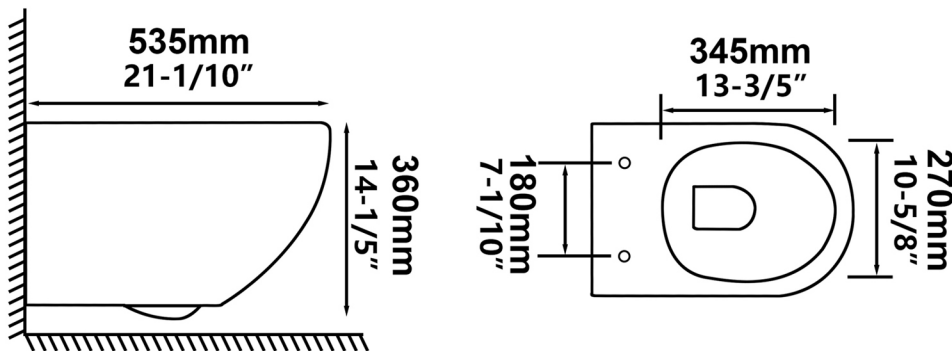

## Specification

- Features
- Wall-hung design (full glazed trapway)
- Soft close UF seat cover (easy fixing)
- Easy installation
- P-trap: 180mm rough-in
- Match with R&T concealed water tank
- CUPC approved
- Color option: white/matte black

## Dimensions:

535 x 360 x 360mm  
(21-1/10" x 14-1/5" x 14-1/5")

unit: mm

### NOTES:

SUPPLY NOT INCLUDED WITH FIXTURE AND MUST BE ORDERED SEPARATELY.

\* DIMENSION SHOWN FOR LOCATION OF SUPPLY IS SUGGESTED.

**IMPORTANT:** Dimensions of fixtures are nominal and may vary within the range of tolerances established by ANSI Standard A112.19.2.

These measurements are subject to change or cancellation. No responsibility is assumed for use of superseded or voided pages.