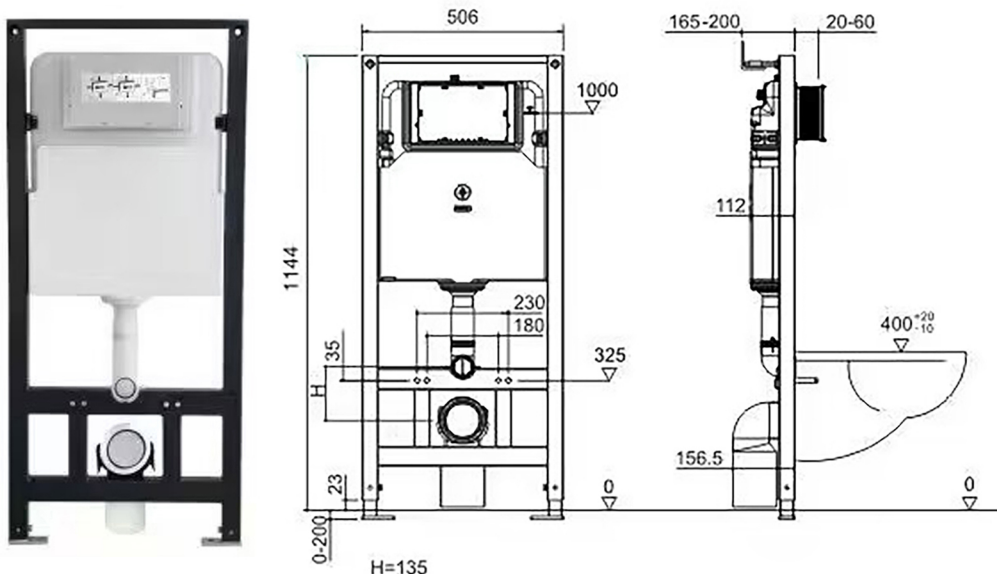

## Specification

- Features
- Wall-hung design (full glazed trapway)
- Soft close UF seat cover (easy fixing)
- Easy installation
- P-trap: 180mm rough-in
- Match with R&T concealed water tank
- CUPC approved
- Color option: white/matte black

## Dimensions:

535 x 360 x 360mm  
(21-1/10" x 14-1/5" x 14-1/5")

unit: mm

### NOTES:

SUPPLY NOT INCLUDED WITH FIXTURE AND MUST BE ORDERED SEPARATELY.

\* DIMENSION SHOWN FOR LOCATION OF SUPPLY IS SUGGESTED.

**IMPORTANT:** Dimensions of fixtures are nominal and may vary within the range of tolerances established by ANSI Standard A112.19.2.