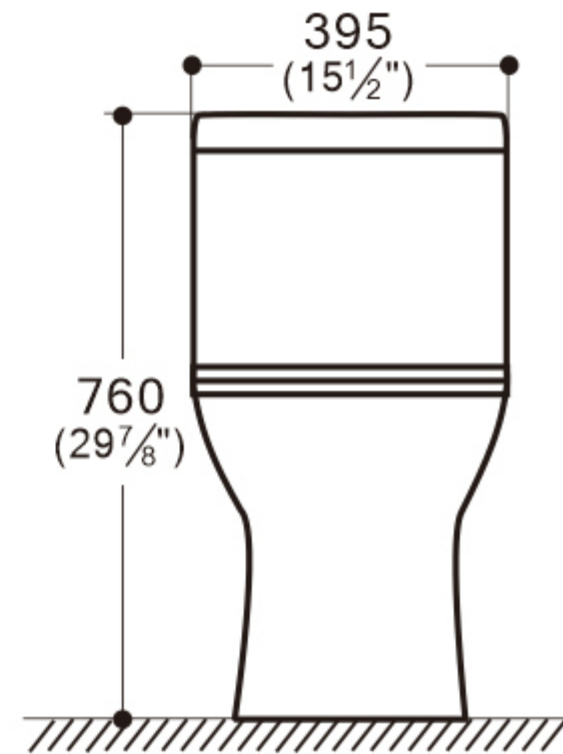

TT-0359DF

ONE PIECE TOILET	
Model No.	TT-0359DF
Size	655X395X760mm
Material	Vitreous China
Unit	mm
Tolerance	± 5%, < 200mm; ± 3%, ≥ 200mm