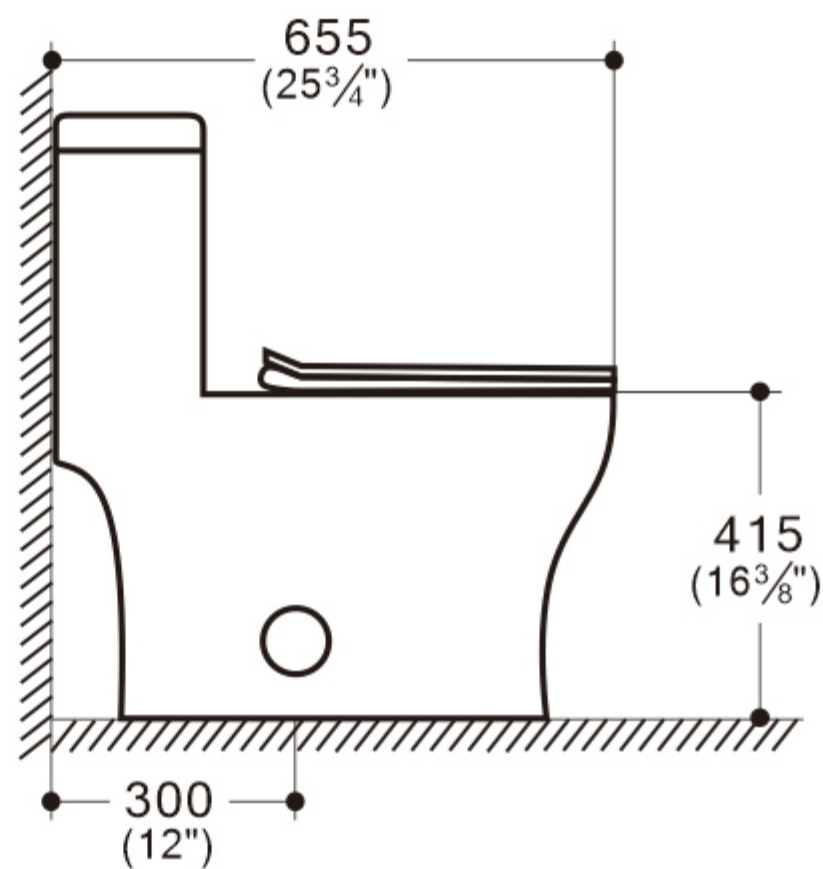

TT-0359DF

ONE PIECE TOILET	
Model No.	TT-0359DF
Size	655X395X760mm
Material	Vitreous China
Unit	mm
Tolerance	± 5%, < 200mm; ± 3%, ≥ 200mm