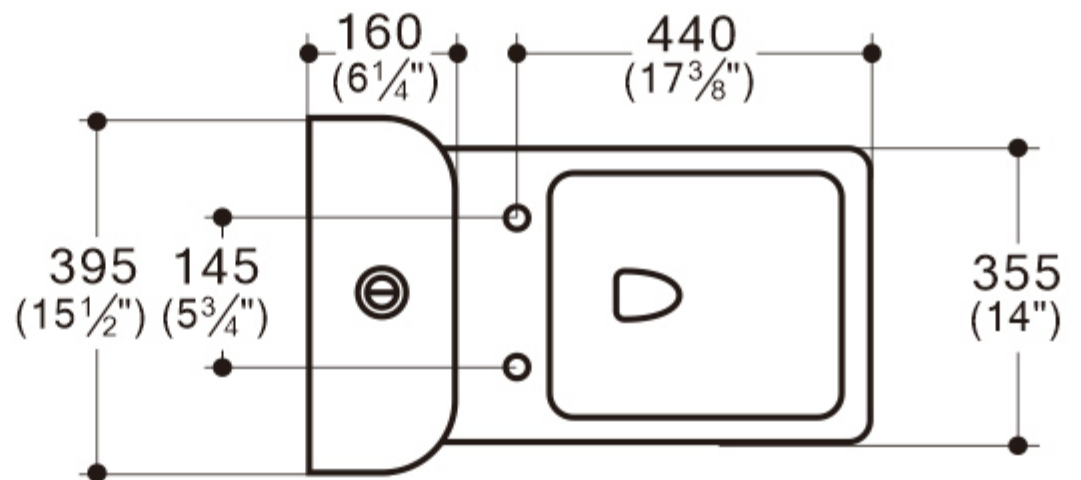

TT-0359DF

ONE PIECE TOILET	
Model No.	TT-0359DF
Size	655X395X760mm
Material	Vitreous China
Unit	mm
Tolerance	± 5%, < 200mm; ± 3%, ≥ 200mm