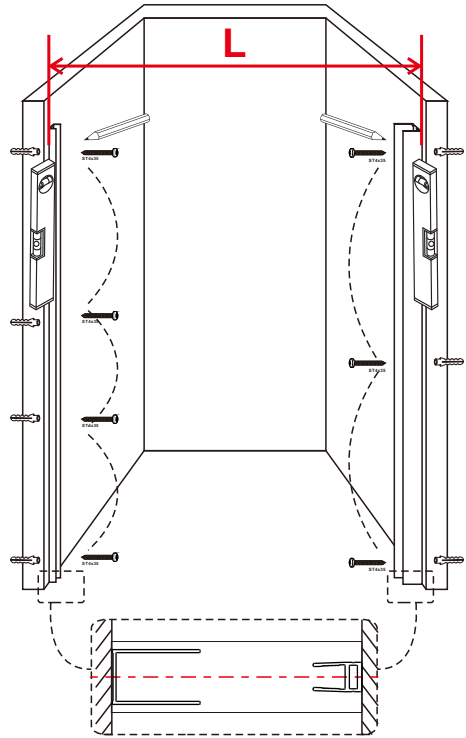

INSTALLATION INSTRUCTIONS

TIPD-3679

V1.0-2025-7-10

WARNING

When the glass is placed upright, something soft should be placed on the bottom of the Tempered Glass. Please don't hit the corners and the surrounding, otherwise the glass will burst.

Part list

[01] x1

[02] x1

[03] x1

[04] x1

[05] x1

[06] x1

[07] x1

[08] x1

[09] x1

[10] x1

[11] x9

[12] x9

[13] x4

[14] x4

01

Size mm	L	
	Min	Max
914	904	924

02

03

04

05

06

07