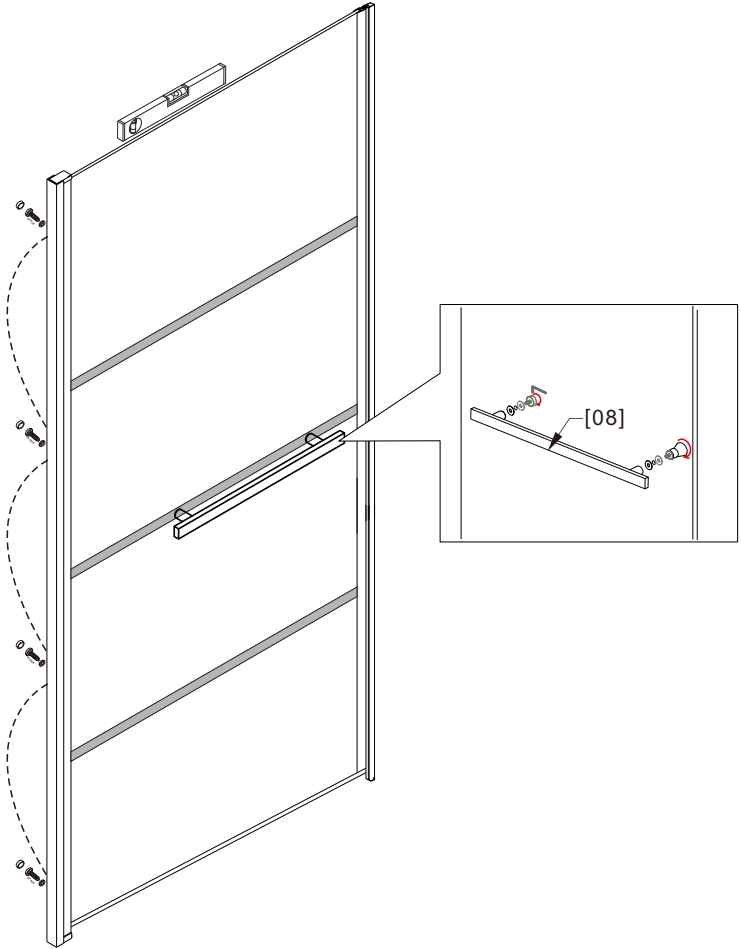

INSTALLATION INSTRUCTIONS

TIPD-3679

V1.0-2025-7-10

WARNING

When the glass is placed upright, something soft should be placed on the bottom of the Tempered Glass. Please don't hit the corners and the surrounding, otherwise the glass will burst.

Part list

[01] x1

[02] x1

[03] x1

[04] x1

[05] x1

[06] x1

[07] x1

Size mm	L	
	Min	Max
914	904	924

02

03

04

05

06

07