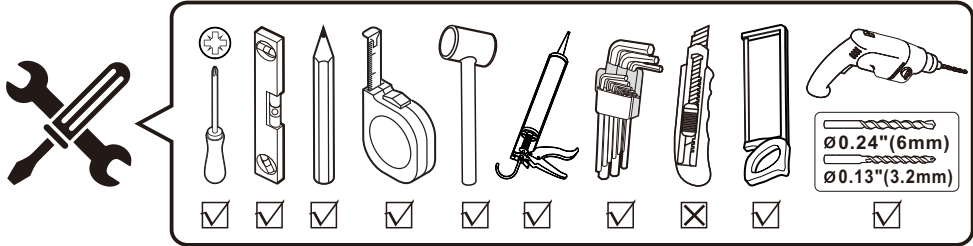

INSTALLATION INSTRUCTIONS

TIPD-3679

V1.0-2025-7-10

WARNING

When the glass is placed upright, something soft should be placed on the bottom of the Tempered Glass. Please don't hit the corners and the surrounding, otherwise the glass will burst.

Part list

[01] x1

[02] x1

[03] x1

[04] x1

[05] x1

[06] x1

[07] x1