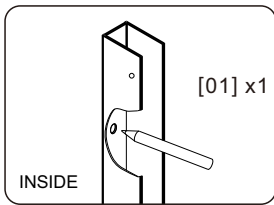

INSTALLATION INSTRUCTIONS

TIPD-3679

V1.0-2025-7-10

WARNING

When the glass is placed upright, something soft should be placed on the bottom of the Tempered Glass. Please don't hit the corners and the surrounding, otherwise the glass will burst.

[08] x1

[09] x1

[10] x1

[11] x9

[12] x9

[13] x4

[14] x4

01

Size mm	L	
	Min	Max
914	904	924

02

03

04

05

06

07