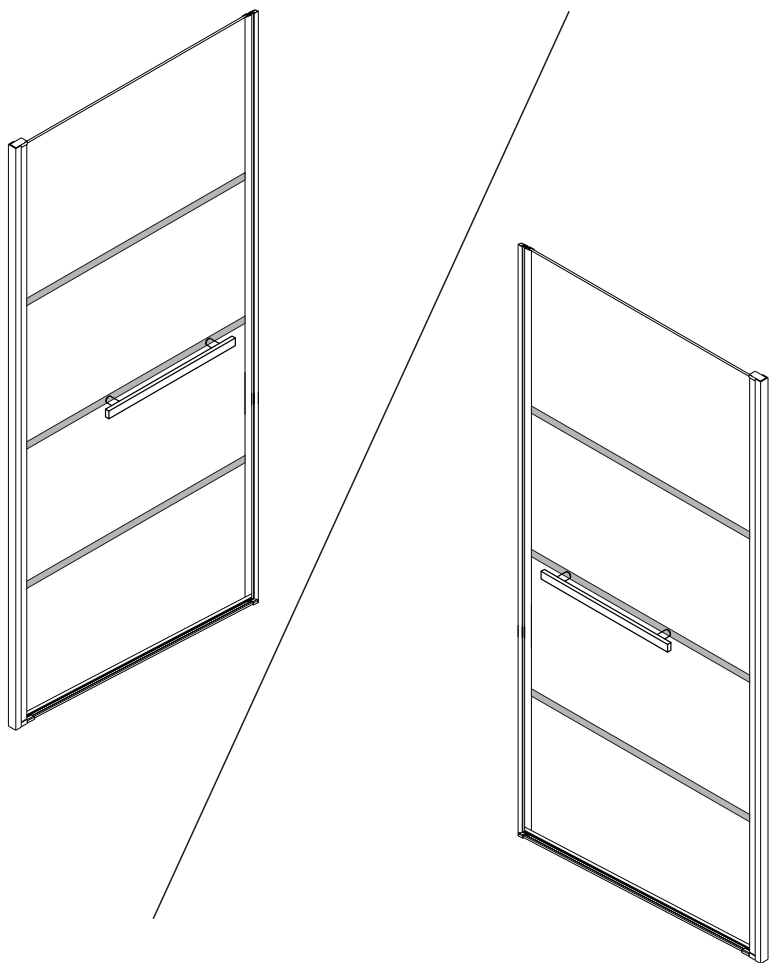

INSTALLATION INSTRUCTIONS

TIPD-3679

V1.0-2025-7-10

WARNING

When the glass is placed upright, something soft should be placed on the bottom of the Tempered Glass. Please don't hit the corners and the surrounding, otherwise the glass will burst.

Part list

[01] x1

[02] x1

[03] x1

[04] x1

[05] x1

[06] x1

[07] x1

[08] x1

[09] x1

[10] x1

[11] x9

[12] x9

[13] x4

[14] x4

01

Size mm	L	
	Min	Max
914	904	924

02

03

04

05

06

07