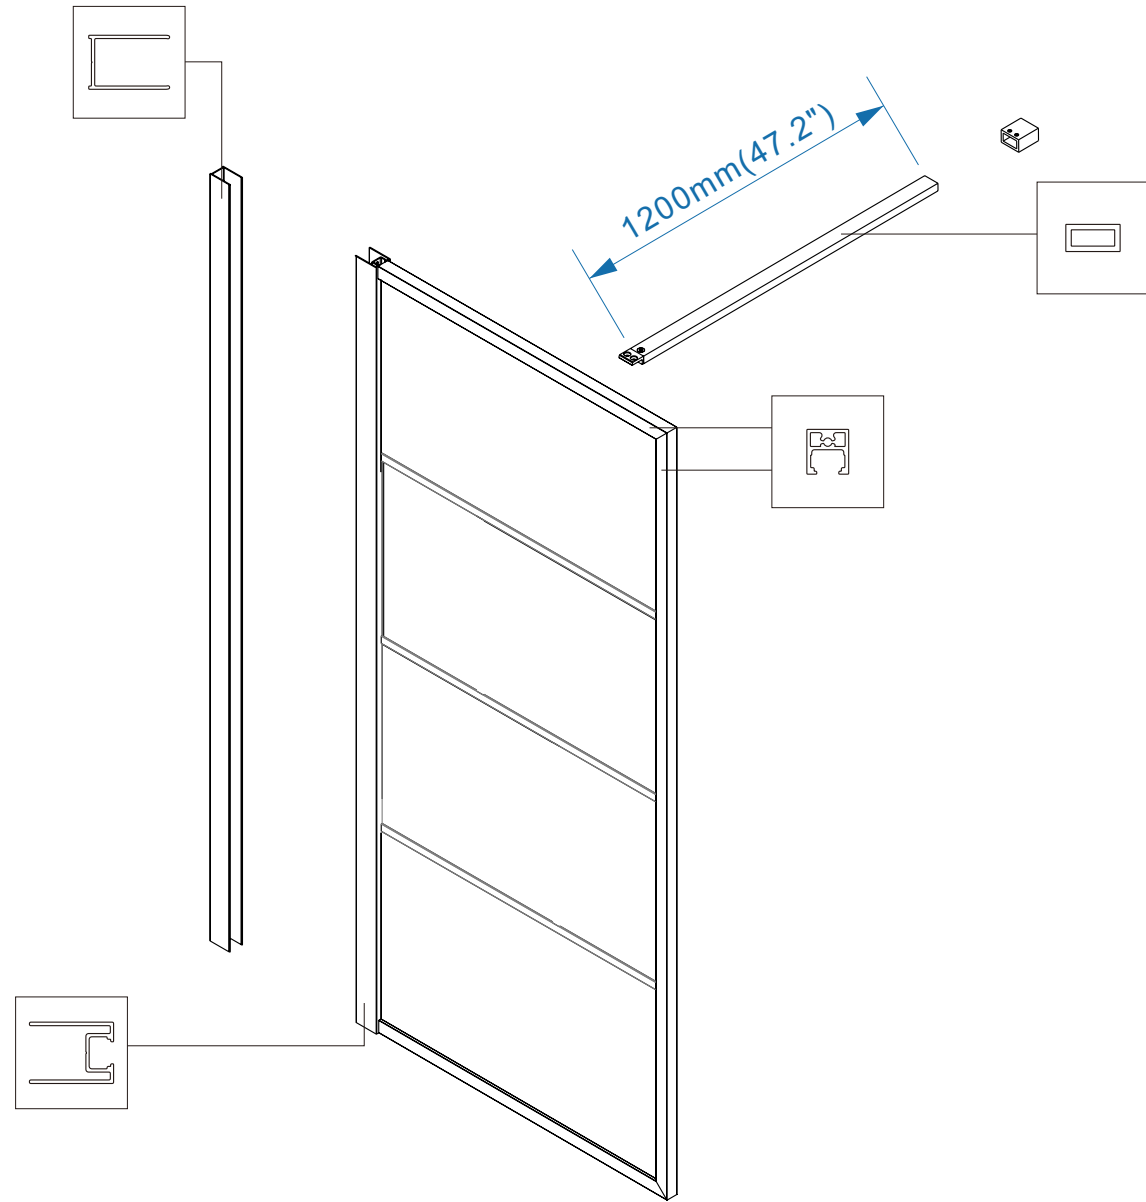

TIFP-3479-B

Code:TIFP-3479-B
Size:864x1930(34"x79")