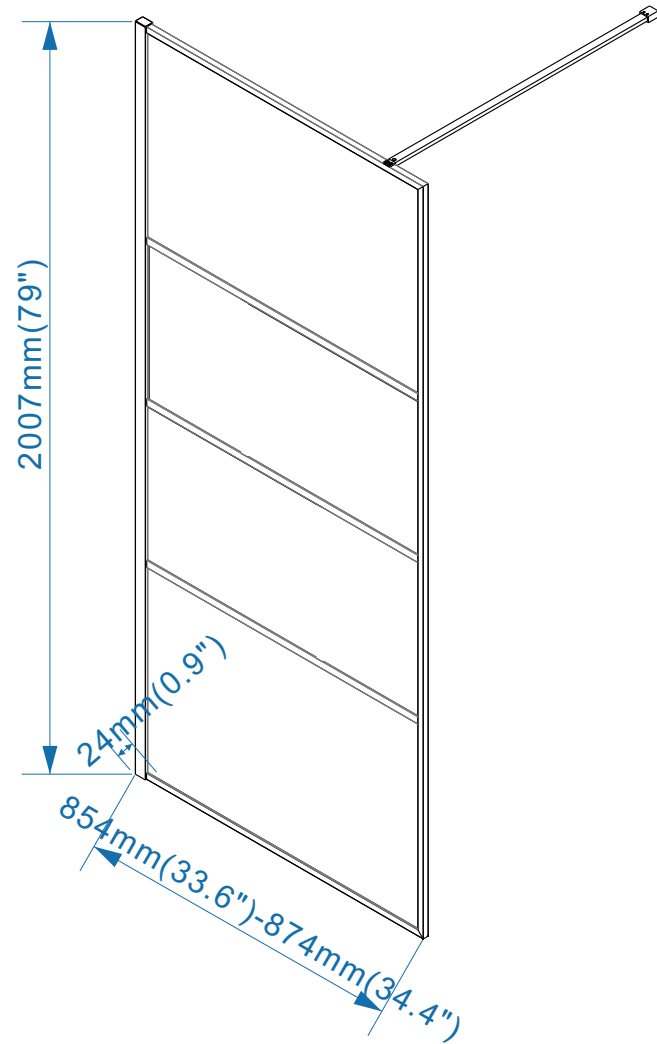

TIFP-3479-B

Code:TIFP-3479-B
Size:864x1930(34"x79")