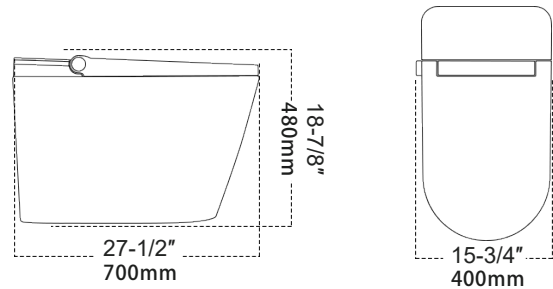

ADA

Specifications:

Size: 27-1/2" x 15-3/4" x 18-7/8"

(700x400x480 mm)

Product Features:

Voltage: 110V

Length of wire: 59" (1500mm)

Waterproof: IPX4

Flushing type: Jet siphonic

Rated power: 1100W

Heating method: Instant heating

Installation: Standard 12" (305mm) rough-in

Water Pressure required: Min. 11LBS/15S (5L/15S)

Min. 0.225Mpa(2.25 Bar): 37 psi flow pressure

Max. 0.75 Mpa(7.5 Bar): 109psi hydrostatic pressure

Accessories Included:

Remote control

Toilet wax ring

Toilet seat size