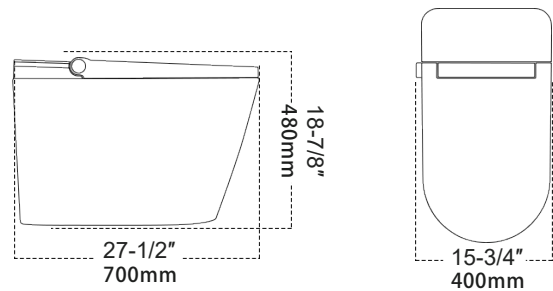

ADA

Specifications:

Size: 27-1/2" x 15-3/4" x 18-7/8"
(700x400x480 mm)

Product Features:

- Voltage: 110V
- Length of wire: 59" (1500mm)
- Waterproof: IPX4
- Flushing type: Jet siphonic
- Rated power: 1100W
- Heating method: Instant heating
- Installation: Standard 12" (305mm) rough-in
- Water Pressure required: Min. 11LBS/15S (5L/15S)
- Min. 0.225Mpa(2.25 Bar): 37 psi flow pressure
- Max. 0.75 Mpa(7.5 Bar): 109psi hydrostatic pressure

Accessories Included:

Remote control

Toilet wax ring

Toilet seat size