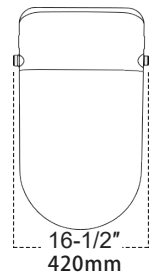

**ST-U2-WT-SIG-OLD**

**ADA**

**Specifications:**

Size: 27-1/2" x 16-1/2" x 19-1/4"  
(700x420x490 mm)

**Product Features:**

- Voltage: 110V
- Length of wire: 59" (1500mm)
- Waterproof: IPX4
- Flushing type: Jet siphonic
- Rated power: 1100W
- Heating method: Instant heating
- Installation: Standard 12" (305mm) rough-in
- Water Pressure required: Min. 11LBS/15S (5L/15S)
- Min. 0.225Mpa(2.25 Bar): 37 psi flow pressure
- Max. 0.75 Mpa(7.5 Bar): 109psi hydrostatic pressure

**Accessories Included:**

Remote control

Toilet wax ring

Toilet seat size