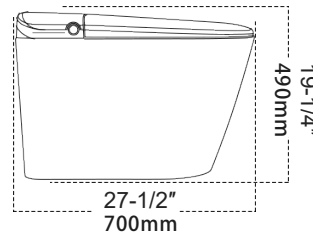

**ST-U2-WT-SIG-OLD**

**ADA**

**Specifications:**

Size: 27-1/2" x 16-1/2" x 19-1/4"  
(700x420x490 mm)

**Product Features:**

- Voltage: 110V
- Length of wire: 59" (1500mm)
- Waterproof: IPX4
- Flushing type: Jet siphonic
- Rated power: 1100W
- Heating method: Instant heating
- Installation: Standard 12" (305mm) rough-in
- Water Pressure required: Min. 11LBS/15S (5L/15S)
- Min. 0.225Mpa(2.25 Bar): 37 psi flow pressure
- Max. 0.75 Mpa(7.5 Bar): 109psi hydrostatic pressure

**Accessories Included:**

Remote control

Toilet wax ring

Toilet seat size