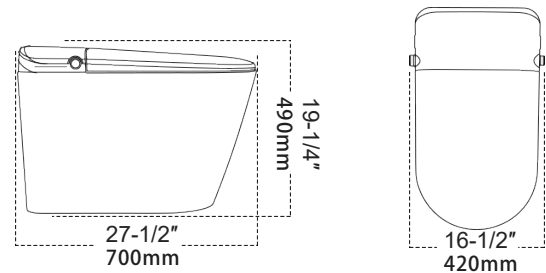

ADA

Specifications:

Size: 27-1/2" x 16-1/2" x 19-1/4"
(700x420x490 mm)

Product Features:

- Voltage: 110V
- Length of wire: 59" (1500mm)
- Waterproof: IPX4
- Flushing type: Jet siphonic
- Rated power: 1100W
- Heating method: Instant heating
- Installation: Standard 12" (305mm) rough-in
- Water Pressure required: Min. 11LBS/15S (5L/15S)
- Min. 0.225Mpa(2.25 Bar): 37 psi flow pressure
- Max. 0.75 Mpa(7.5 Bar): 109psi hydrostatic pressure

Accessories Included:

Remote control

Toilet wax ring

Toilet seat size