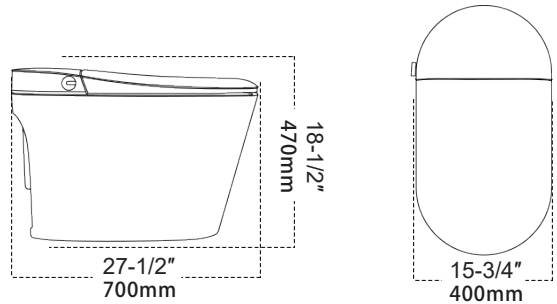

ADA

Specifications:

Size: 27-1/2" x 15-3/4" x 18-1/2"
(700x400x470 mm)

Product Features:

- Voltage: 110V
- Length of wire: 59" (1500mm)
- Waterproof: IPX4
- Flushing type: Jet siphonic
- Rated power: 1100W
- Heating method: Instant heating
- Installation: Standard 12" (305mm) rough-in
- Water Pressure required: Min. 11LBS/15S (5L/15S)
- Min. 0.225Mpa(2.25 Bar): 37 psi flow pressure
- Max. 0.75 Mpa(7.5 Bar): 109psi hydrostatic pressure

Accessories Included:

Remote control

Toilet wax ring

Toilet seat size