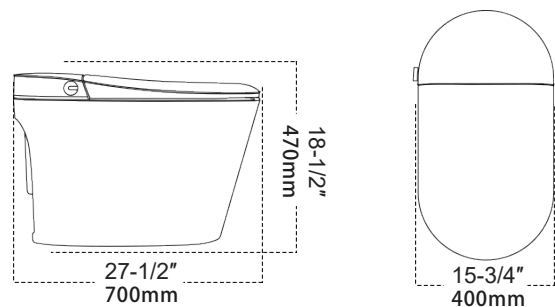

ADA

Specifications:

Size: 27-1/2" x 15-3/4" x 18-1/2"

(700x400x470 mm)

Product Features:

Voltage: 110V

Length of wire: 59" (1500mm)

Waterproof: IPX4

Flushing type: Jet siphonic

Rated power: 1100W

Heating method: Instant heating

Installation: Standard 12" (305mm) rough-in

Water Pressure required: Min. 11LBS/15S (5L/15S)

Min. 0.225Mpa(2.25 Bar): 37 psi flow pressure

Max. 0.75 Mpa(7.5 Bar): 109psi hydrostatic pressure

Accessories Included:

Remote control

Toilet wax ring

Toilet seat size