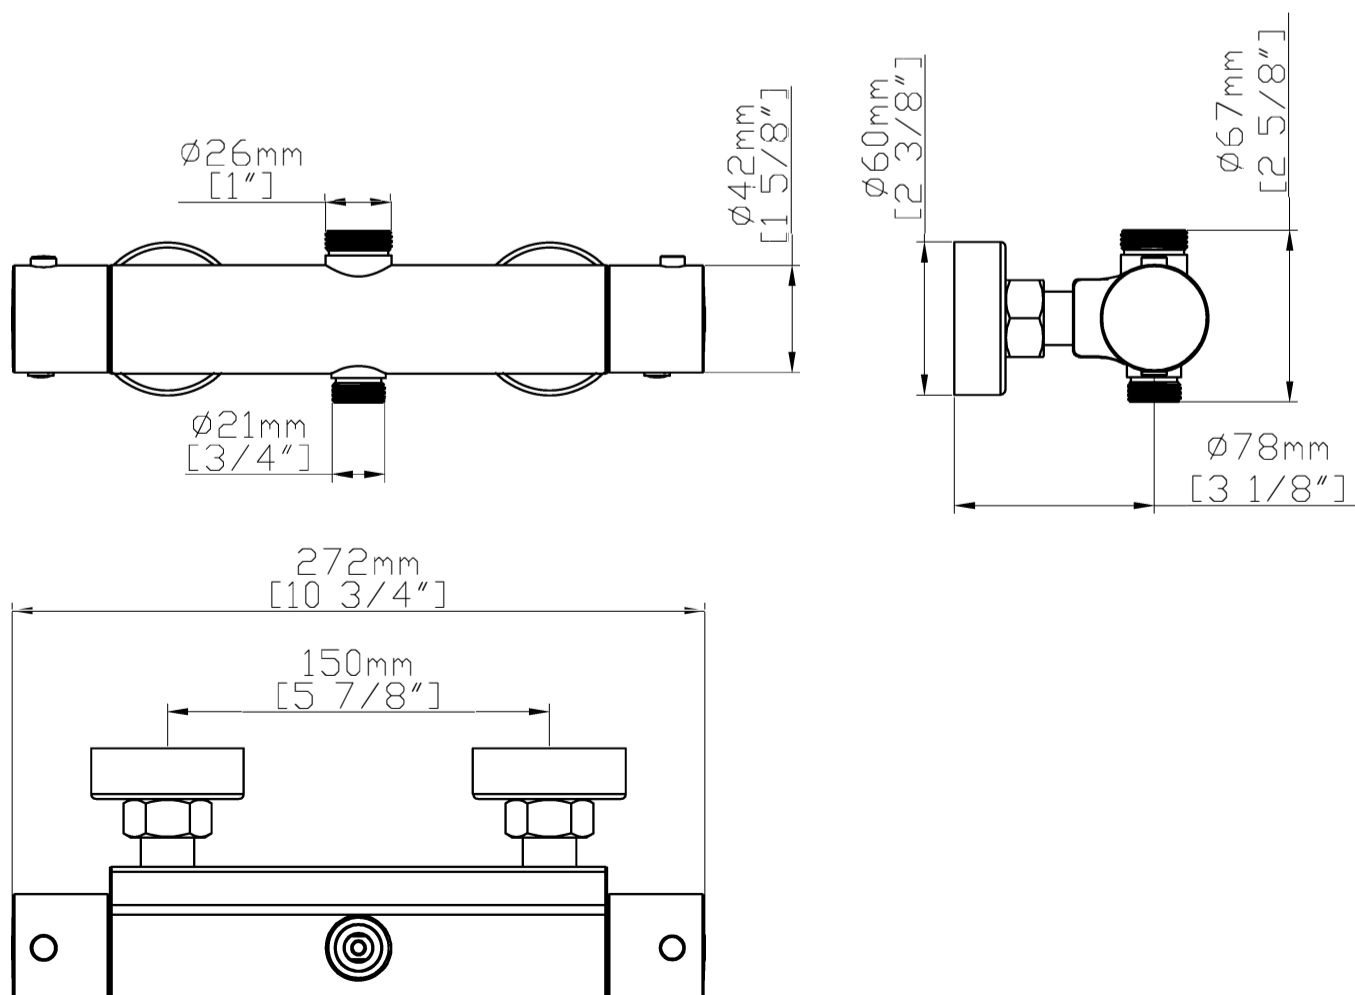

Specifications

DESCRIPTION

- Thermostatic Shower Column Set
- Brass Construction

CARTRIDGE

- Ceramic disk cartridge

CRITICAL DIMENSIONS