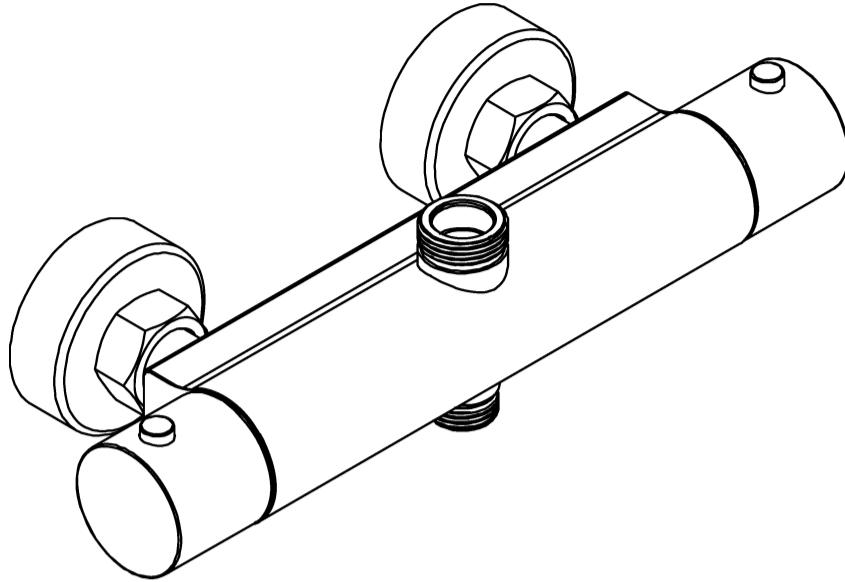

Specifications

DESCRIPTION

- Thermostatic Shower Column Set
- Brass Construction

CARTRIDGE

- Ceramic disk cartridge

CRITICAL DIMENSIONS