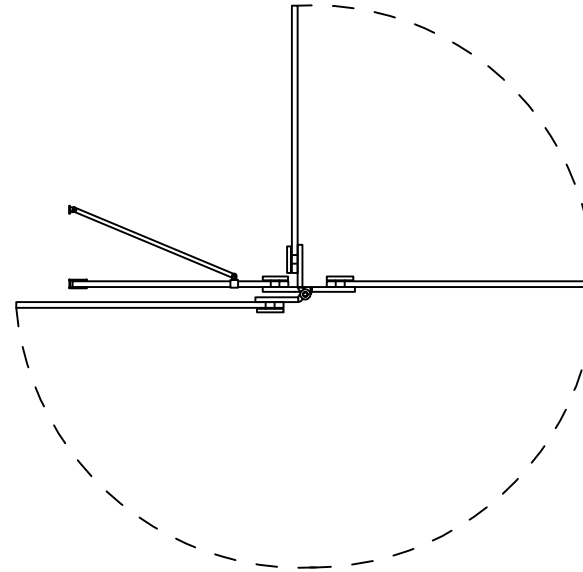

Front view

Schematic diagram of opening and closing the door of the bathtub screen

**BOM**

Seq	Name	Deawing	Specification	Qty	Material	Remark
1	Door		8mm	1PCS	Glass	
2	handle			1PCS	304 stainless steel	Chrome
3	hinge			2PCS	304 stainless steel	Chrome
4	bar			1PCS	304 stainless steel	Chrome
5	Fixed		8mm	1PC	Glass	
6	aluminum fixing to wall			1PCS	aluminum	Chrome
7	挡水胶条			1PC	PVC	
8	Rubber strip			1PC	PVC	
9	Single side rubber strip			1PC	PVC	
10						
11						

fixed glass			
height		width	
inch	mm	inch	mm
55	1397	17 23/32	450

door glass			
height		width	
inch	mm	inch	mm
54 17/32	1385	26 49/64	680