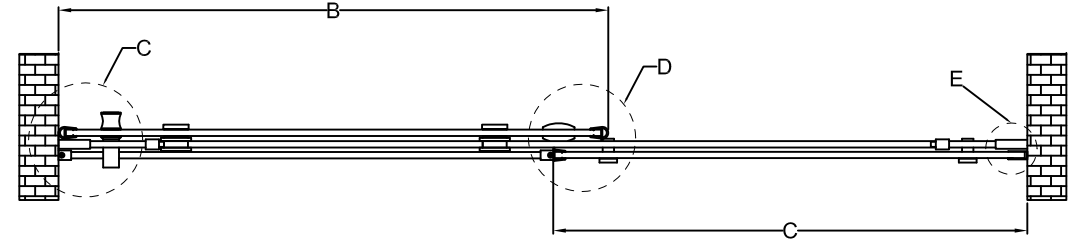

Modèle	Ouverture murale (A)	Panneau de porte (B)	Panneau fixe (C)	Hauteur (D)	Ouverture d'entrée approx. (E)
S76-10-48	44" to 48"	27 1/8"	23 1/4"	75"	15 7/8" to 19 7/8"
S76-10-60	56" to 60"	33 1/2"	29 1/2"	75"	21 7/8" to 25 7/8"

Model	Wall opening (A)	Door panel (B)	Fixed panel (C)	Height (D)	Approx. Entry opening (E)
S76-10-48	44" to 48"	27 1/8"	23 1/4"	75"	15 7/8" to 19 7/8"
S76-10-60	56" to 60"	33 1/2"	29 1/2"	75"	21 7/8" to 25 7/8"