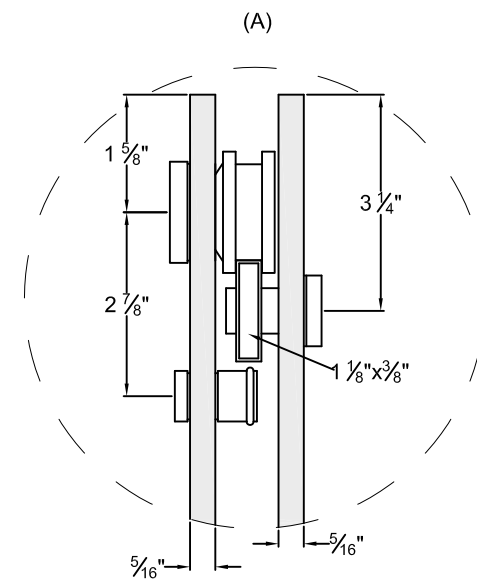

Modèle	Ouverture murale (A)	Panneau de porte (B)	Panneau fixe (C)	Hauteur (D)	Ouverture d'entrée approx. (E)
S76-10-48	44" to 48"	27 1/8"	23 1/4"	75"	15 7/8" to 19 7/8"
S76-10-60	56" to 60"	33 1/2"	29 1/2"	75"	21 7/8" to 25 7/8"

Model	Wall opening (A)	Door panel (B)	Fixed panel (C)	Height (D)	Approx. Entry opening (E)
S76-10-48	44" to 48"	27 1/8"	23 1/4"	75"	15 7/8" to 19 7/8"
S76-10-60	56" to 60"	33 1/2"	29 1/2"	75"	21 7/8" to 25 7/8"