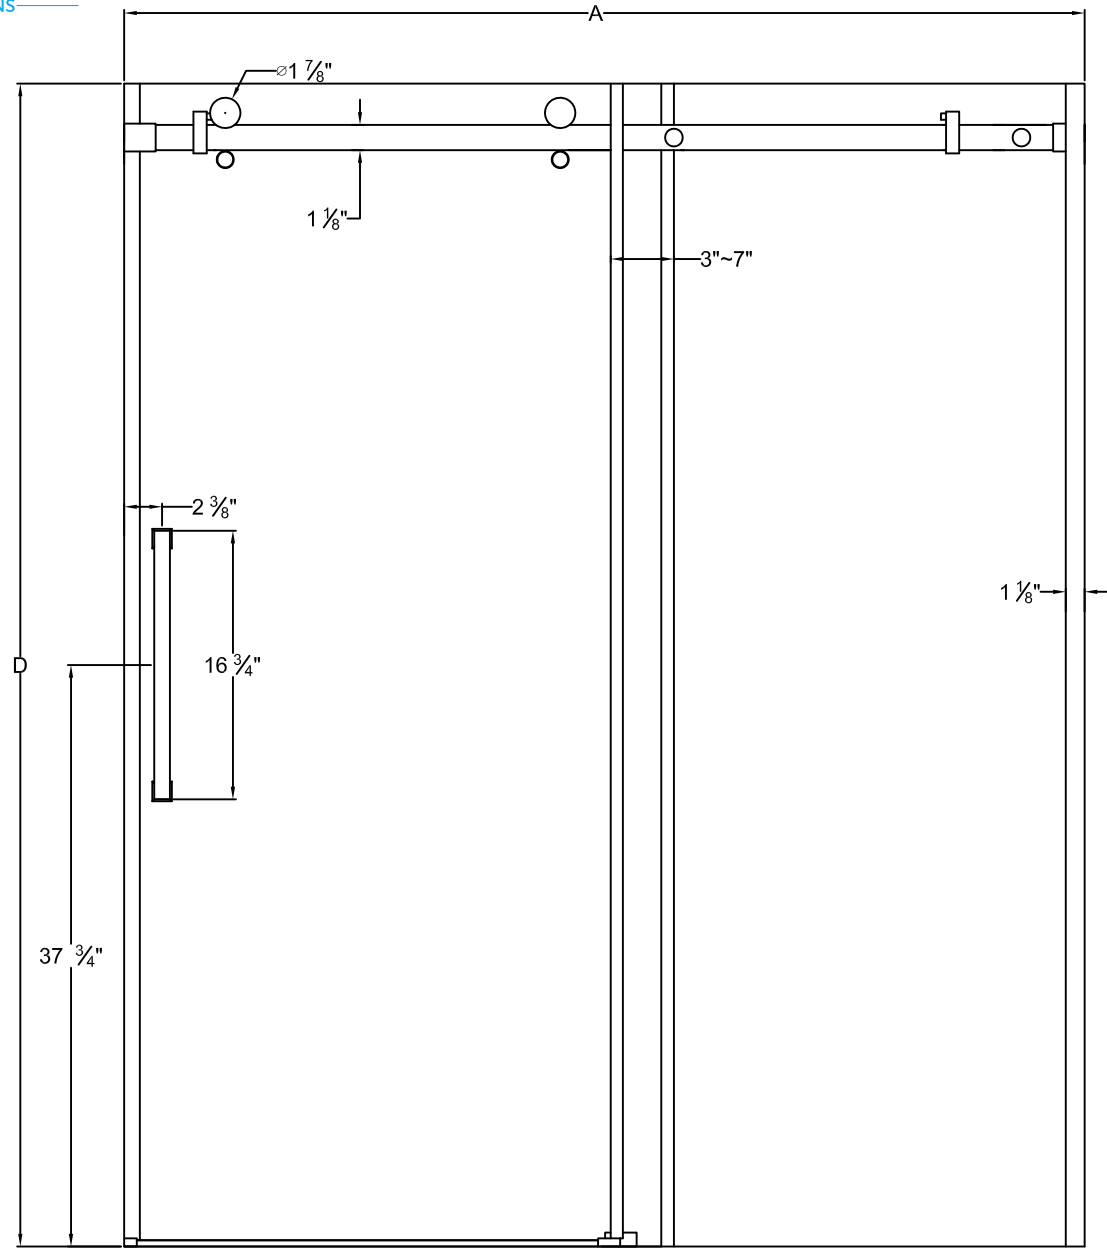

Modèle	Ouverture murale (A)	Panneau de porte (B)	Panneau fixe (C)	Hauteur (D)	Ouverture d'entrée approx. (E)
S76-10-48	44" to 48"	27 1/8"	23 1/4"	75"	15 7/8" to 19 7/8"
S76-10-60	56" to 60"	33 1/2"	29 1/2"	75"	21 7/8" to 25 7/8"

Model	Wall opening (A)	Door panel (B)	Fixed panel (C)	Height (D)	Approx. Entry opening (E)
S76-10-48	44" to 48"	27 1/8"	23 1/4"	75"	15 7/8" to 19 7/8"
S76-10-60	56" to 60"	33 1/2"	29 1/2"	75"	21 7/8" to 25 7/8"