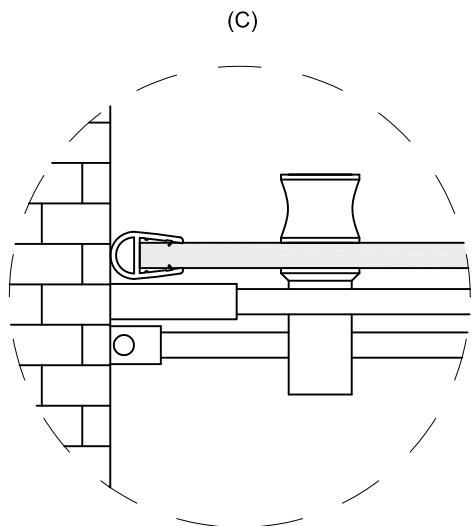

Modèle	Ouverture murale (A)	Panneau de porte (B)	Panneau fixe (C)	Hauteur (D)	Ouverture d'entrée approx. (E)
S76-10-48	44" to 48"	27 1/8"	23 1/4"	75"	15 7/8" to 19 7/8"
S76-10-60	56" to 60"	33 1/2"	29 1/2"	75"	21 7/8" to 25 7/8"

Model	Wall opening (A)	Door panel (B)	Fixed panel (C)	Height (D)	Approx. Entry opening (E)
S76-10-48	44" to 48"	27 1/8"	23 1/4"	75"	15 7/8" to 19 7/8"
S76-10-60	56" to 60"	33 1/2"	29 1/2"	75"	21 7/8" to 25 7/8"