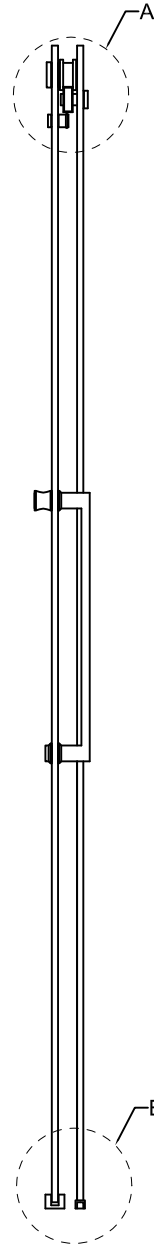

Modèle	Ouverture murale (A)	Panneau de porte (B)	Panneau fixe (C)	Hauteur (D)	Ouverture d'entrée approx. (E)
S76-10-48	44" to 48"	27 1/8"	23 1/4"	75"	15 7/8" to 19 7/8"
S76-10-60	56" to 60"	33 1/2"	29 1/2"	75"	21 7/8" to 25 7/8"

Model	Wall opening (A)	Door panel (B)	Fixed panel (C)	Height (D)	Approx. Entry opening (E)
S76-10-48	44" to 48"	27 1/8"	23 1/4"	75"	15 7/8" to 19 7/8"
S76-10-60	56" to 60"	33 1/2"	29 1/2"	75"	21 7/8" to 25 7/8"