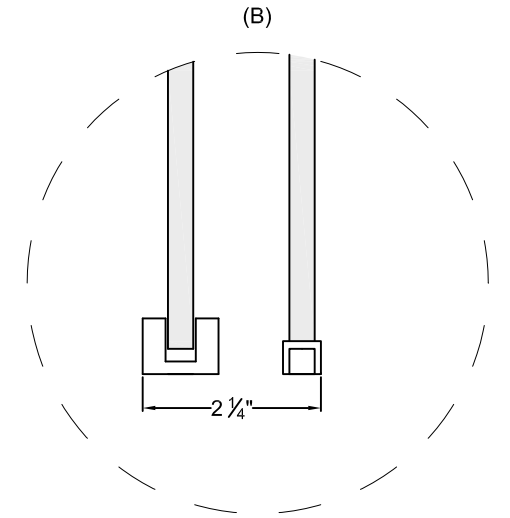

Modèle	Ouverture murale (A)	Panneau de porte (B)	Panneau fixe (C)	Hauteur (D)	Ouverture d'entrée approx. (E)
S76-10-48	44" to 48"	27 1/8"	23 1/4"	75"	15 7/8" to 19 7/8"
S76-10-60	56" to 60"	33 1/2"	29 1/2"	75"	21 7/8" to 25 7/8"

Model	Wall opening (A)	Door panel (B)	Fixed panel (C)	Height (D)	Approx. Entry opening (E)
S76-10-48	44" to 48"	27 1/8"	23 1/4"	75"	15 7/8" to 19 7/8"
S76-10-60	56" to 60"	33 1/2"	29 1/2"	75"	21 7/8" to 25 7/8"