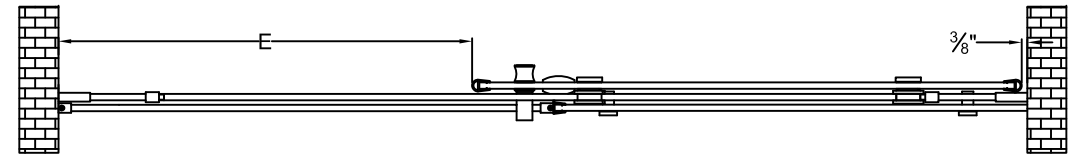

Modèle	Ouverture murale (A)	Panneau de porte (B)	Panneau fixe (C)	Hauteur (D)	Ouverture d'entrée approx. (E)
S76-10-48	44" to 48"	27 1/8"	23 1/4"	75"	15 7/8" to 19 7/8"
S76-10-60	56" to 60"	33 1/2"	29 1/2"	75"	21 7/8" to 25 7/8"

Model	Wall opening (A)	Door panel (B)	Fixed panel (C)	Height (D)	Approx. Entry opening (E)
S76-10-48	44" to 48"	27 1/8"	23 1/4"	75"	15 7/8" to 19 7/8"
S76-10-60	56" to 60"	33 1/2"	29 1/2"	75"	21 7/8" to 25 7/8"