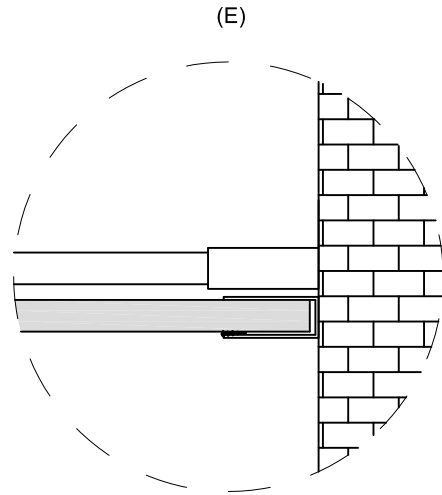

Modèle	Ouverture murale (A)	Panneau de porte (B)	Panneau fixe (C)	Hauteur (D)	Ouverture d'entrée approx. (E)
S76-10-48	44" to 48"	27 1/8"	23 1/4"	75"	15 7/8" to 19 7/8"
S76-10-60	56" to 60"	33 1/2"	29 1/2"	75"	21 7/8" to 25 7/8"

Model	Wall opening (A)	Door panel (B)	Fixed panel (C)	Height (D)	Approx. Entry opening (E)
S76-10-48	44" to 48"	27 1/8"	23 1/4"	75"	15 7/8" to 19 7/8"
S76-10-60	56" to 60"	33 1/2"	29 1/2"	75"	21 7/8" to 25 7/8"