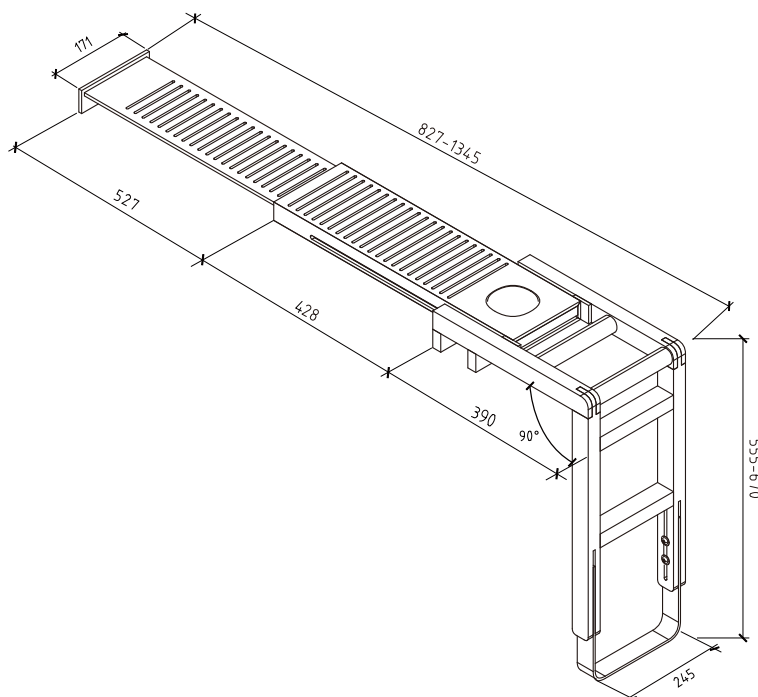

Information

Material	Bamboo + Stainless steel + Canvas
Color	Bamboo
Main body size	390*245*630mm
Volume	0.061m ³
Net weight	5.05kg
Gross weight	6.18kg

Product features

- Firm and stable structure
- Natural and quality raw materials
- Hollow design. Does not accumulate water
- Practical design. Retractable in various forms
- Adjustable height and length, convenient to place things
- No chemical pollution, highly environmentally-friendly
- High-pressure made composite material. Wear-resistant.