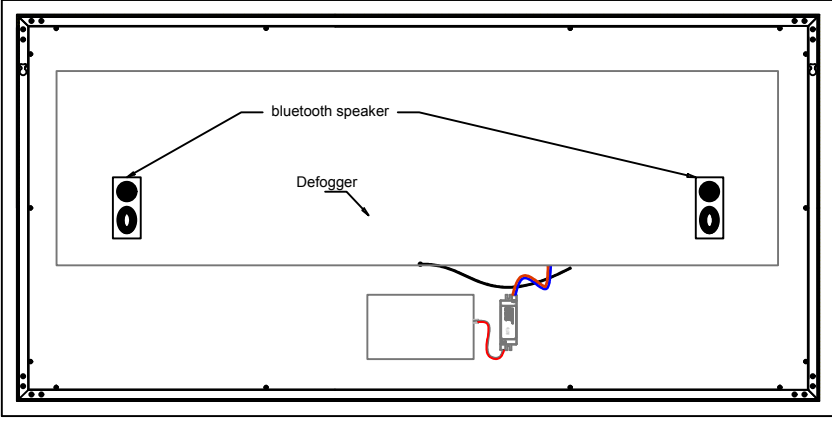

Model: M-971-60  
Size: 1500\*750\*30mm  
Description:

Front View

Side View

Back View