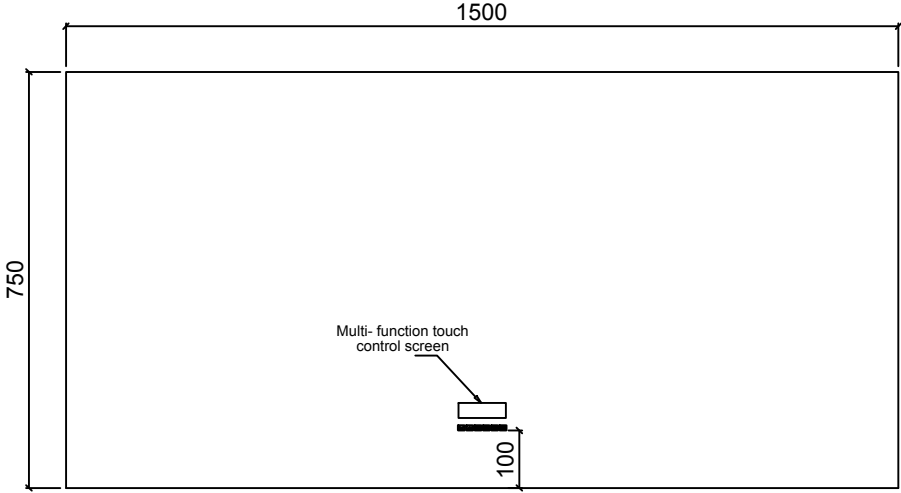

Model: M-971-60  
Size: 1500\*750\*30mm  
Description:

Front View

Side View

Back View