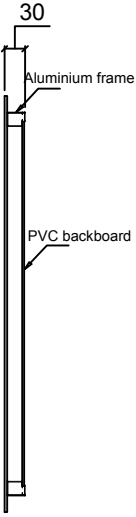

Model: M-971-60  
Size: 1500\*750\*30mm  
Description:

Front View

Side View

Back View