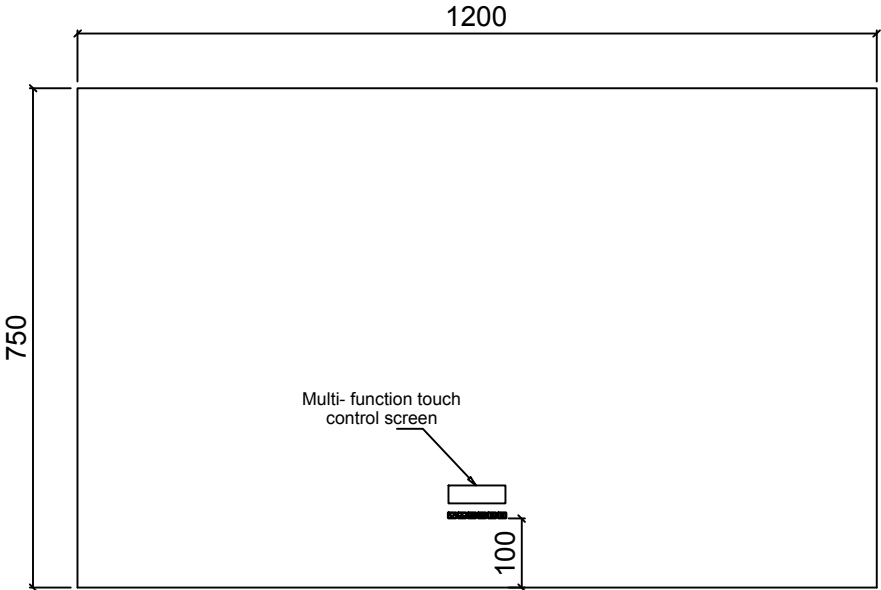

Model: M-971-48  
Size: 1200\*750\*30mm  
Description:

Front View

Side View

Back View