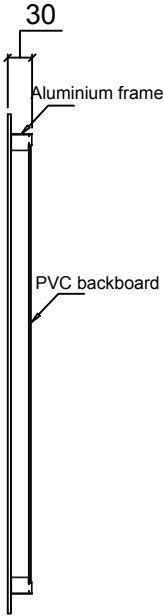

Model: M-971-48  
Size: 1200\*750\*30mm  
Description:

Front View

Side View

Back View