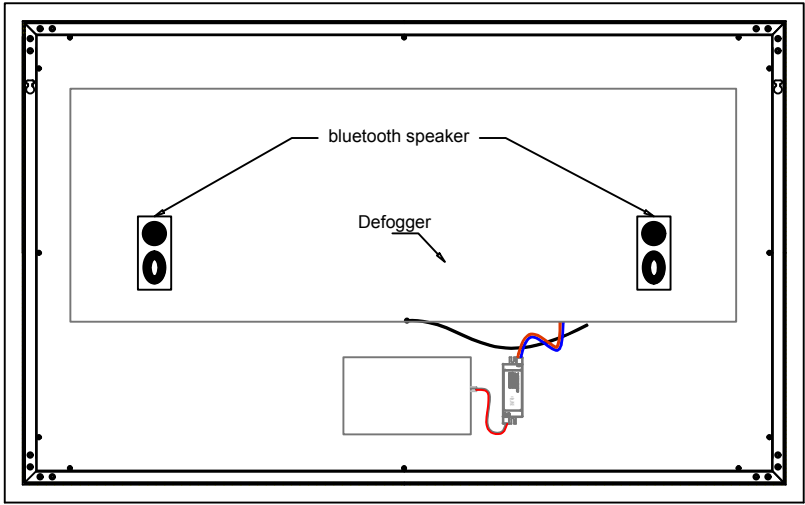

Model: M-971-48  
Size: 1200\*750\*30mm  
Description:

Front View

Side View

Back View