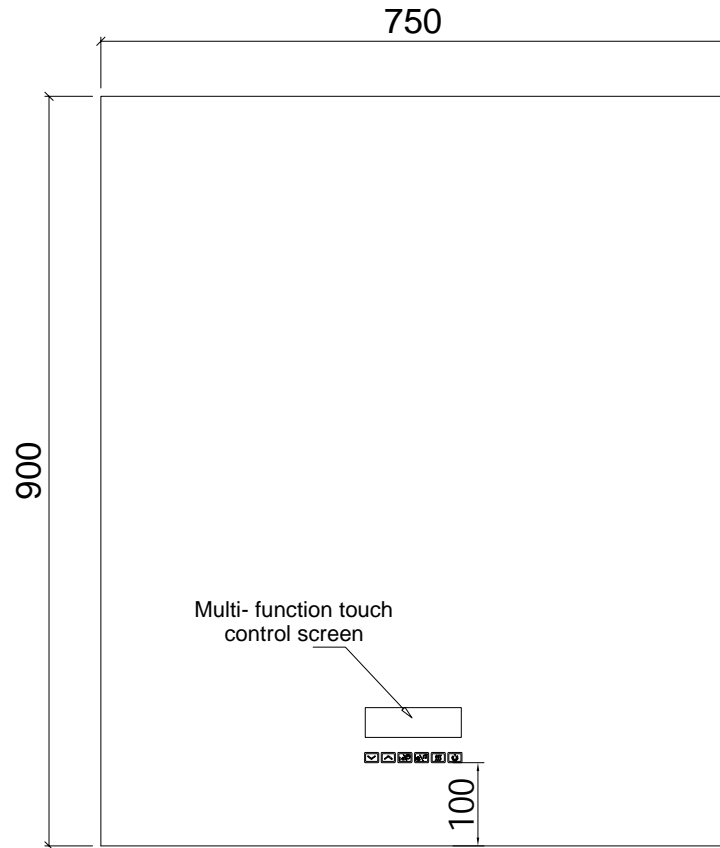

Model: M-971-30
Size: 900*750*35MM
Description:

Front View

Side View

Back View