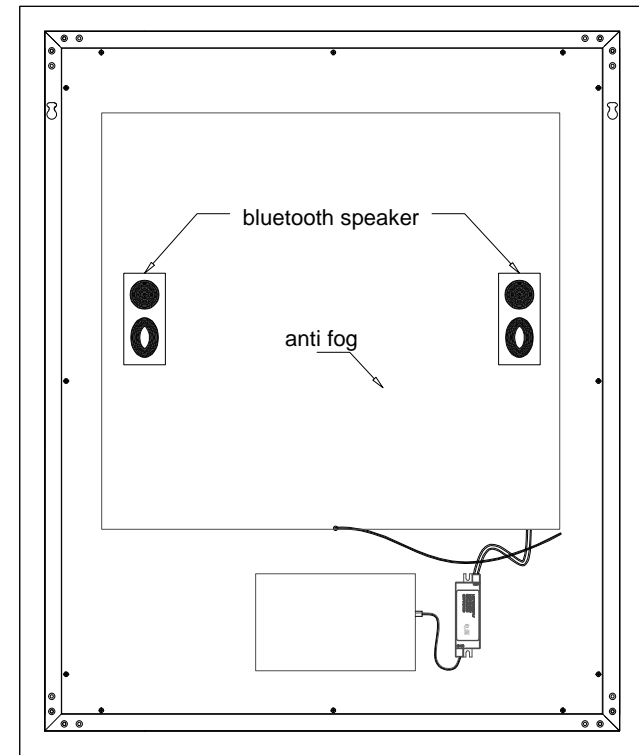

Model: M-971-30
Size: 900*750*35MM
Description:

Front View

Side View

Back View