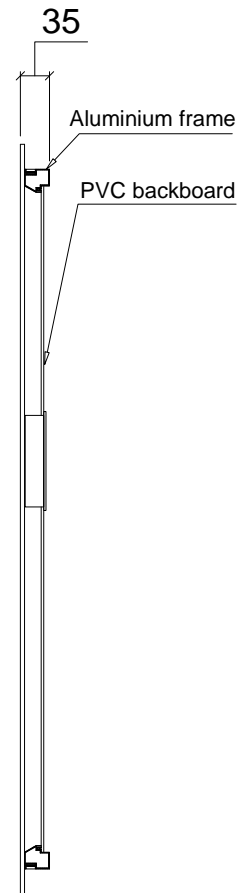

Model: M-971-30
Size: 900*750*35MM
Description:

Front View

Side View

Back View