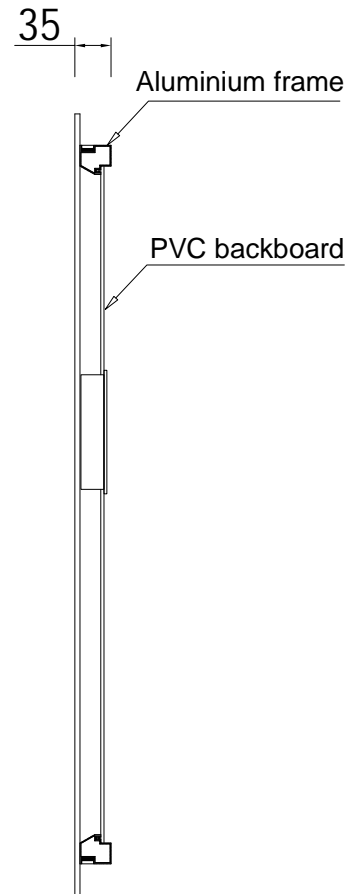

Model: M-971-24
Size: 600*750*35MM
Description:

Front View

Side View

Back View