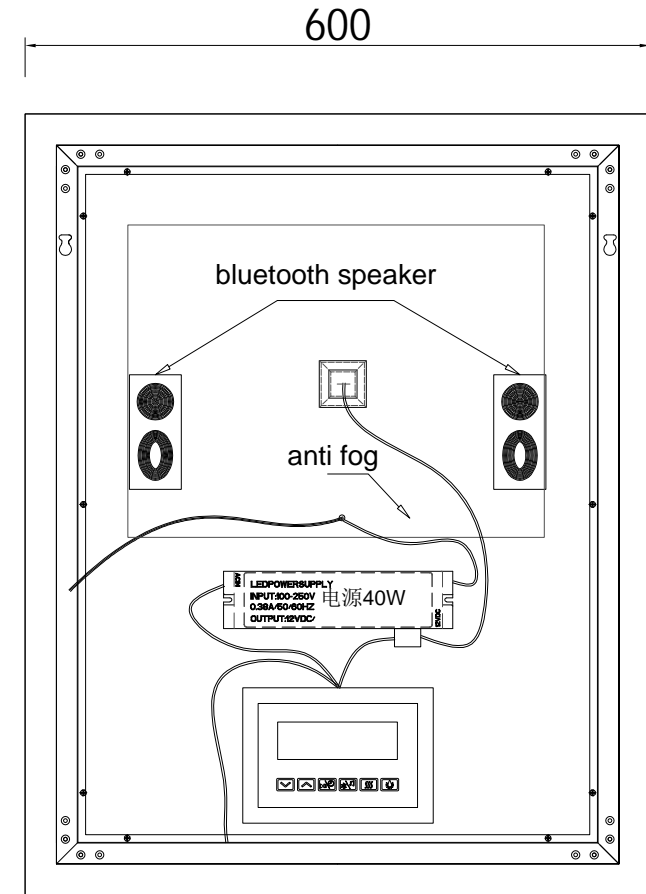

Model: M-971-24
Size: 600*750*35MM
Description:

Front View

Side View

Back View