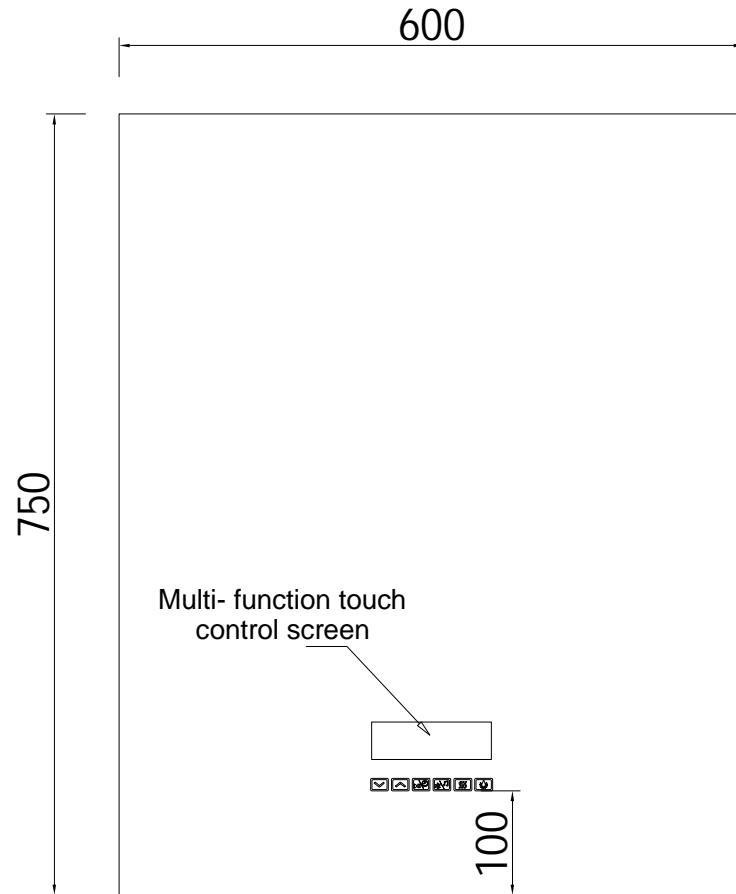

Model: M-971-24
Size: 600*750*35MM
Description:

Front View

Side View

Back View