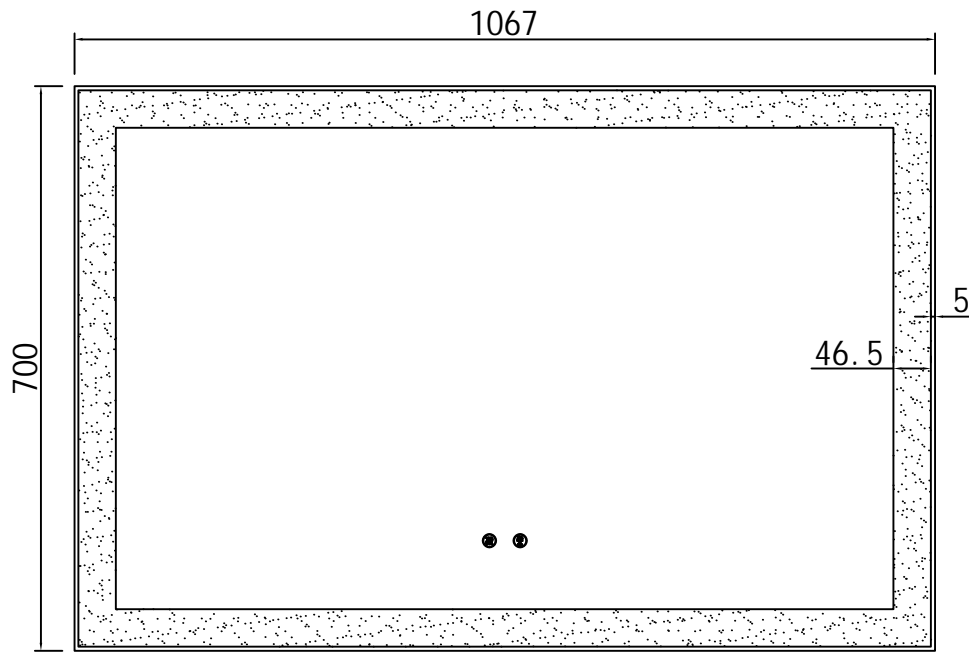

Model: M-42BFFR  
Size: 1067\*700\*46MM  
Description:

Front View

Side View

Back View