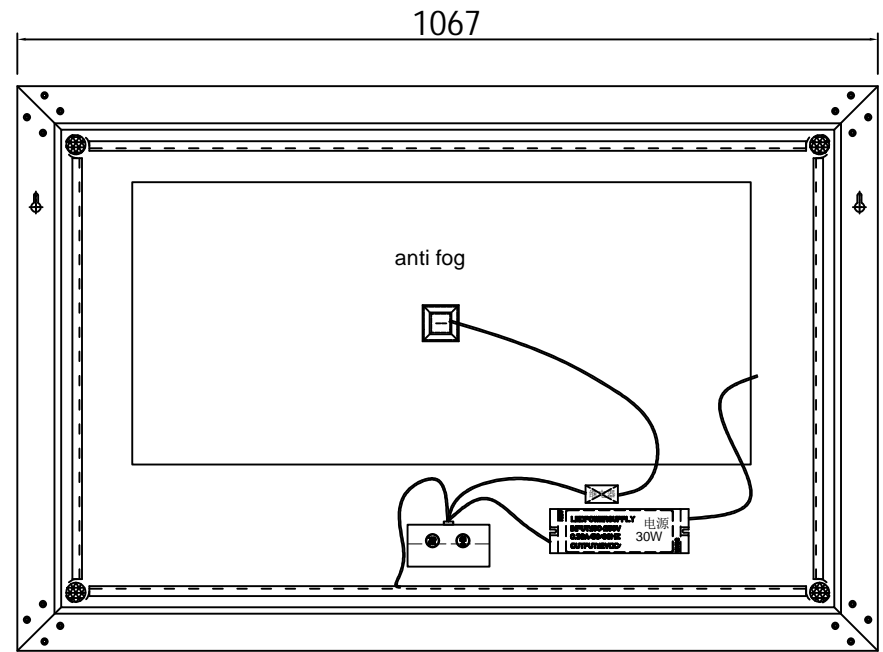

Model: M-42BFFR  
Size: 1067\*700\*46MM  
Description:

Front View

Side View

Back View