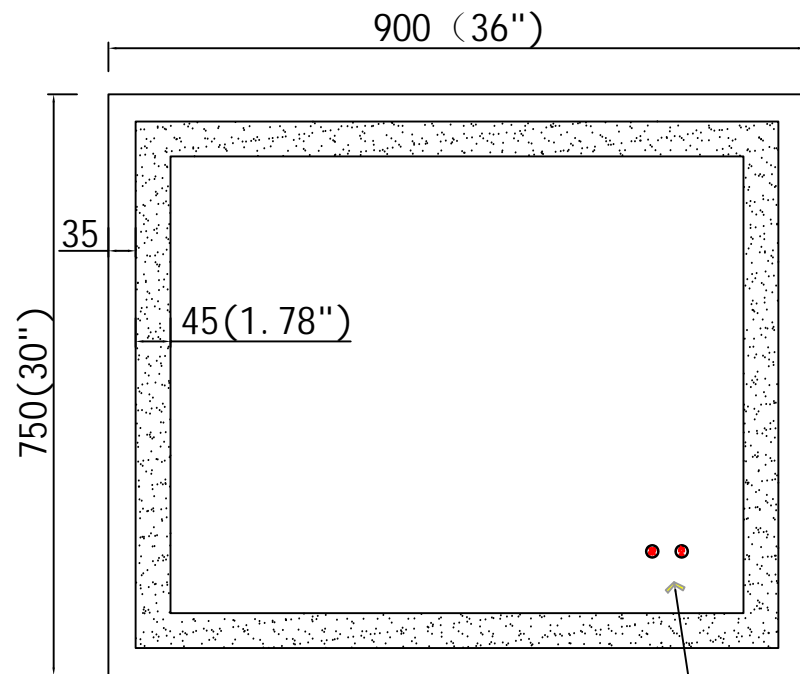

Model: M-36AU

Front View

Side View

Back View

It can be hung vertically or horizontally