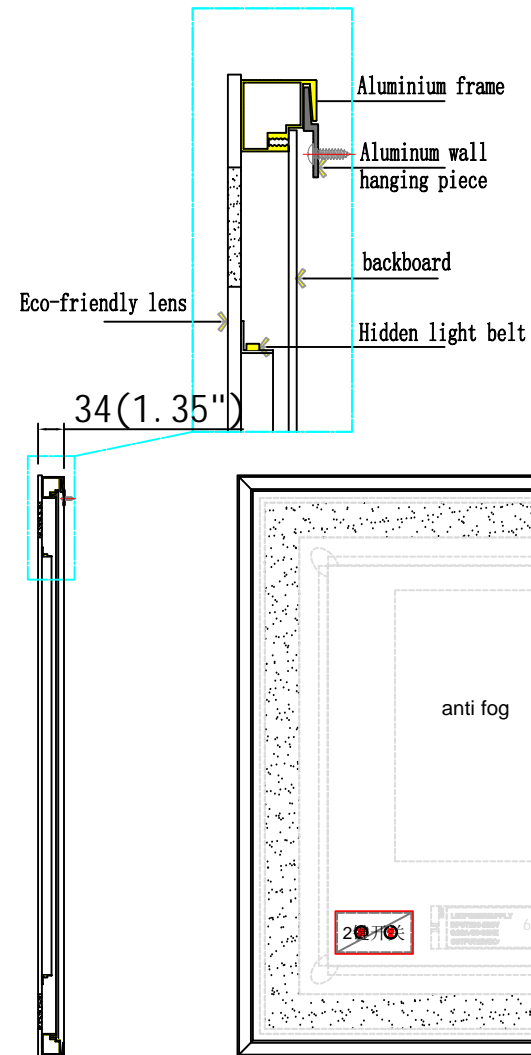

Model: M-36AU

Front View

Side View

Back View

It can be hung vertically or horizontally