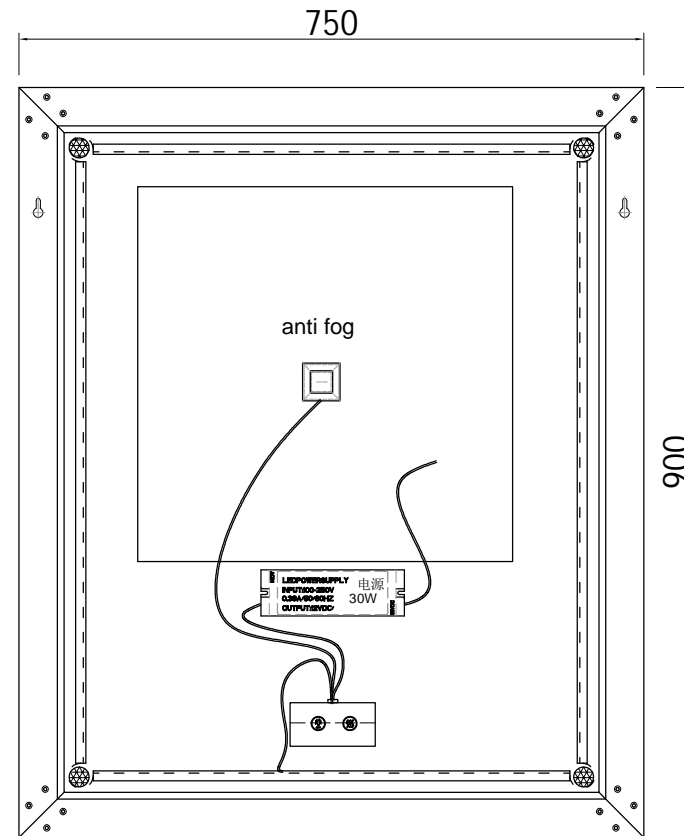

Model: M-30BFFR
Size: 750*900*46MM
Description:

Front View

Side View

Back View