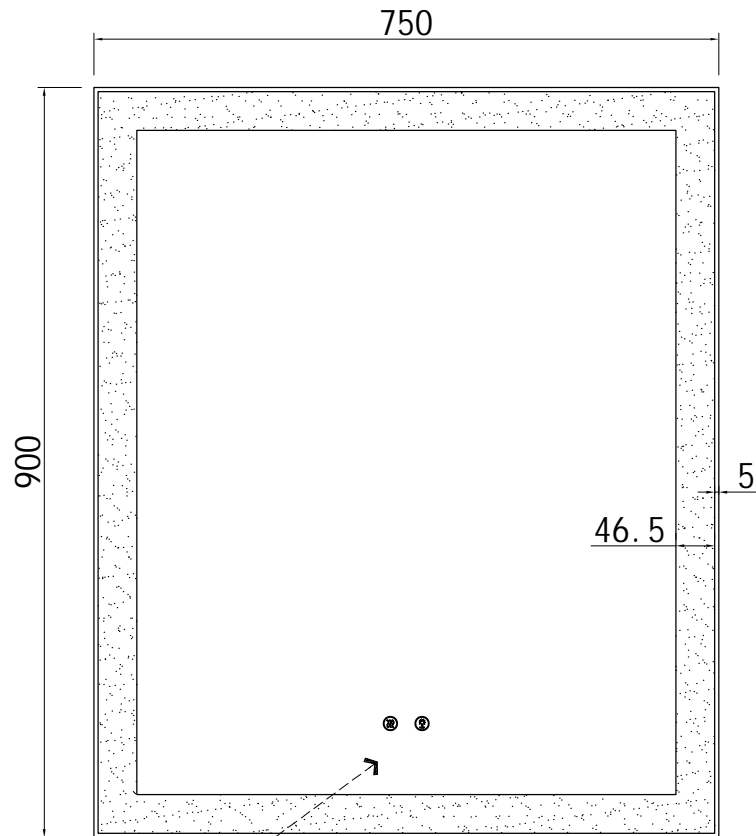

Model: M-30BFFR
Size: 750*900*46MM
Description:

Front View

Side View

Back View