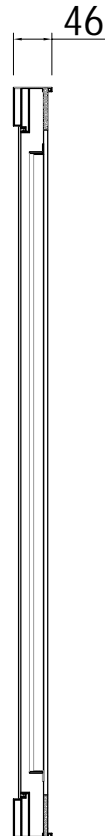

Model: M-30BFFR
Size: 750*900*46MM
Description:

Front View

Side View

Back View