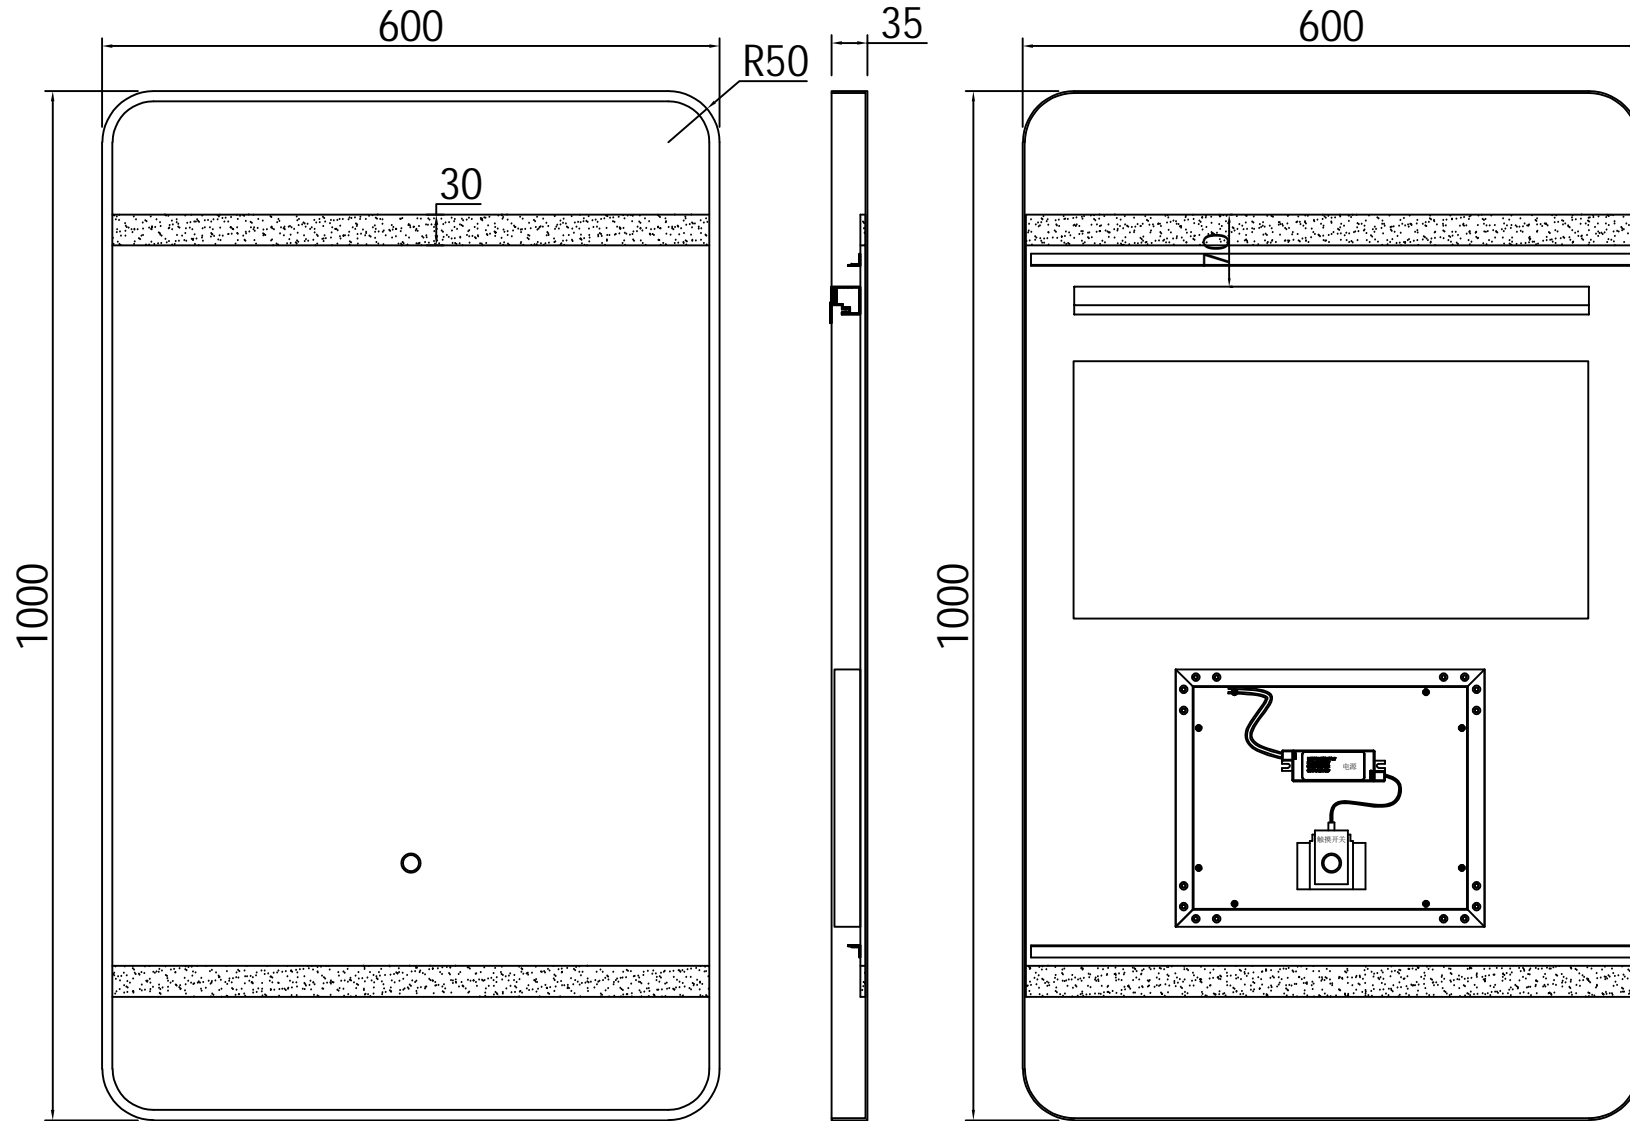

Model: M-2440-LED-BL

Size: 600*1000*33MM

Description:

Front view

Side view

Back view