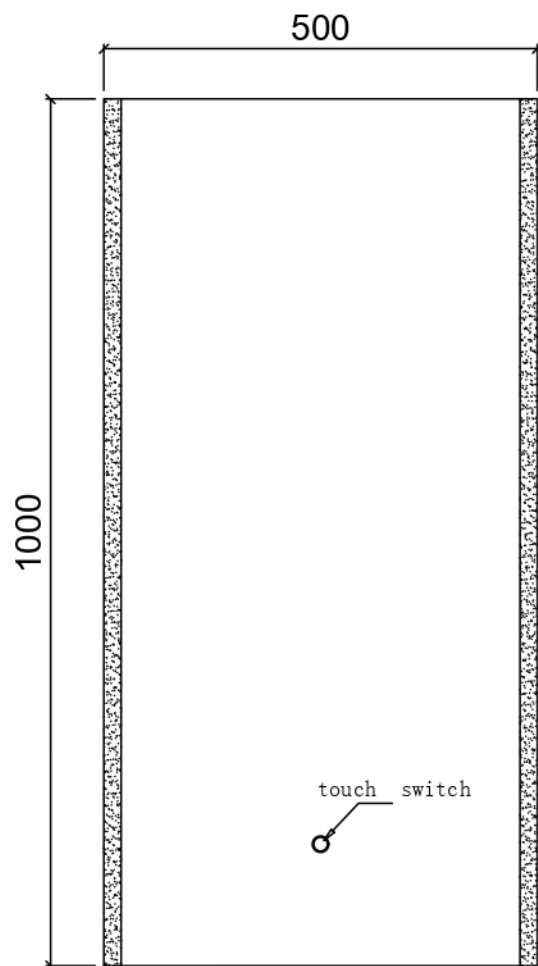

Model: M-007-20TT  
Size: 500\*1000\*30MM  
Description:

Front View

Side View

Back View