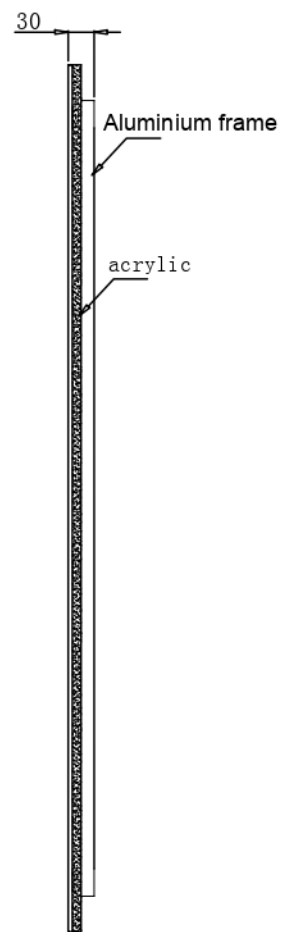

Model: M-007-20TT  
Size: 500\*1000\*30MM  
Description:

Front View

Side View

Back View