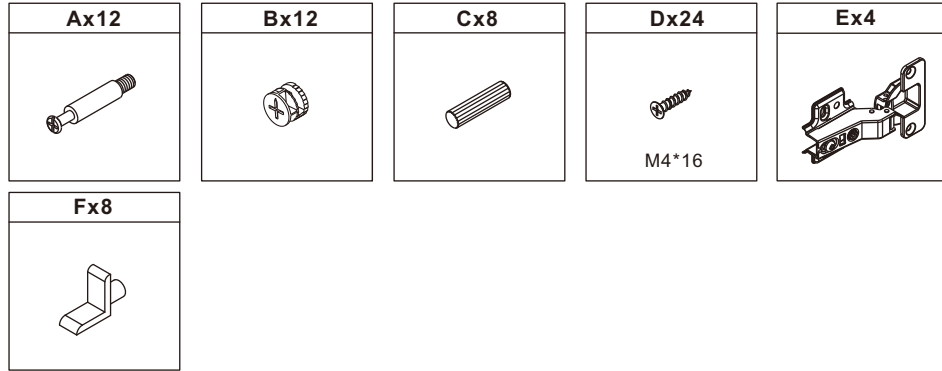

ASSEMBLY INSTRUCTIONS

DBR

SERA

BATHROOM
DESIGNS

IND-DBR-24MC

Please prepare the following tools

1

2

11

DOOR ADJUSTMENT